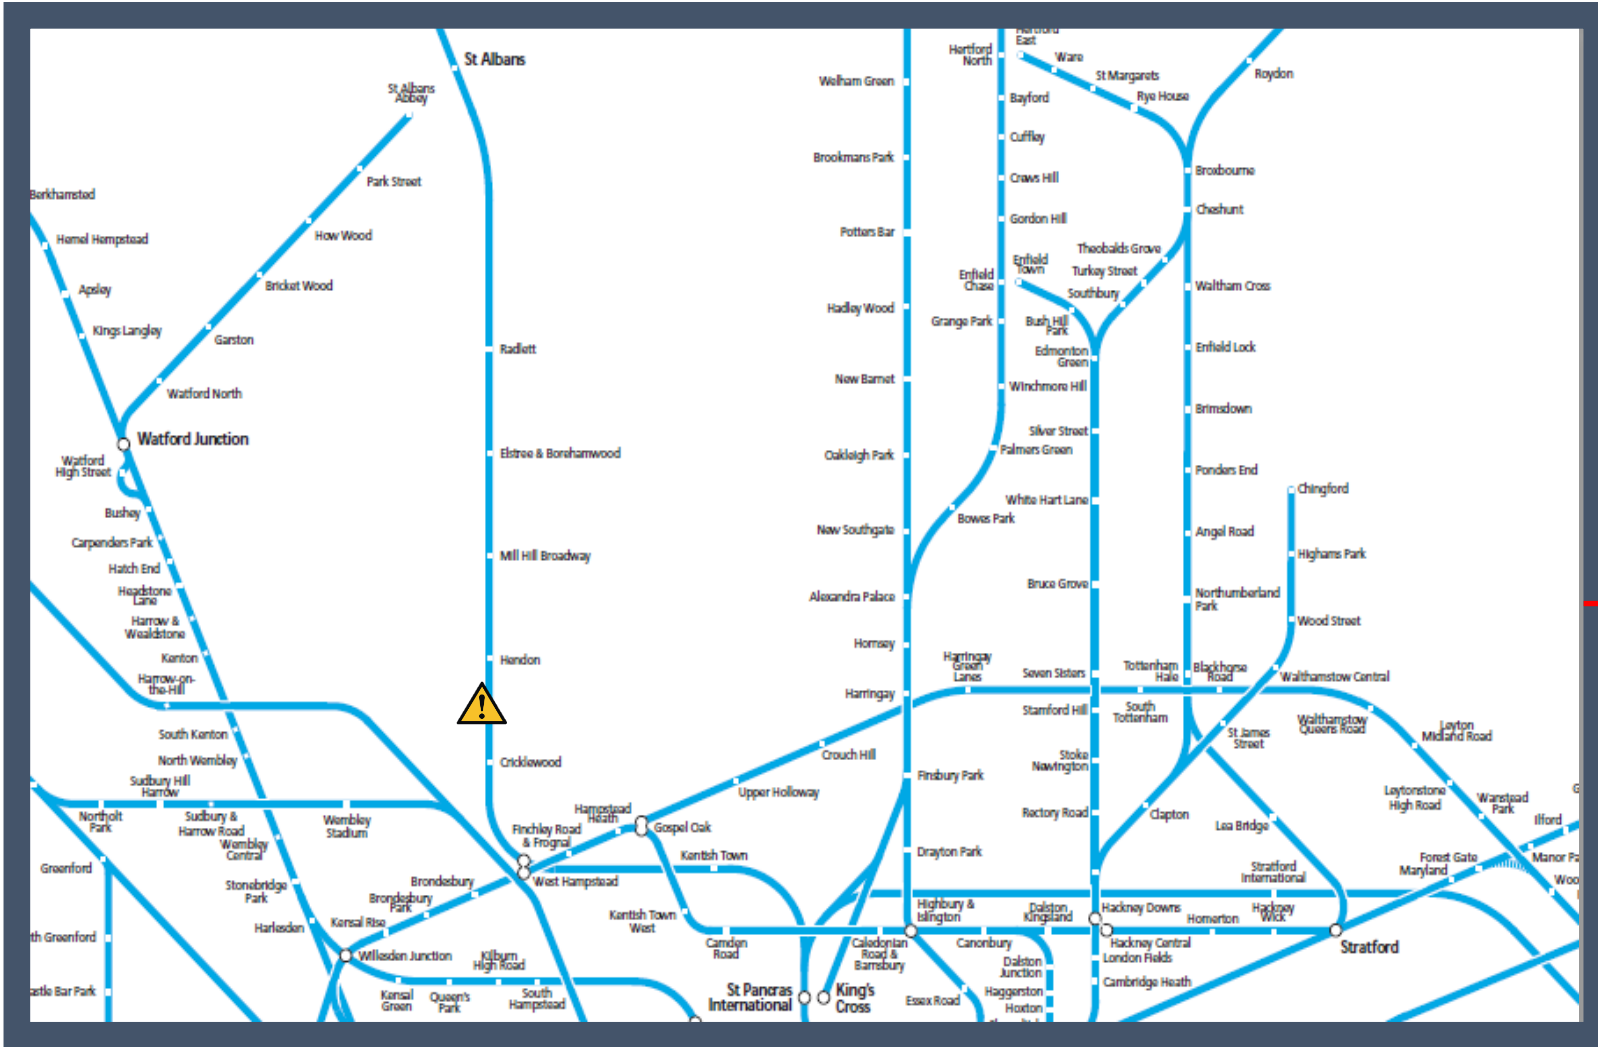

An object caught on the overhead electric wires between West Hampstead and Mill Hill Broadway

TOCs affected: East Midlands Railway and Thameslink

Key:

Disruption