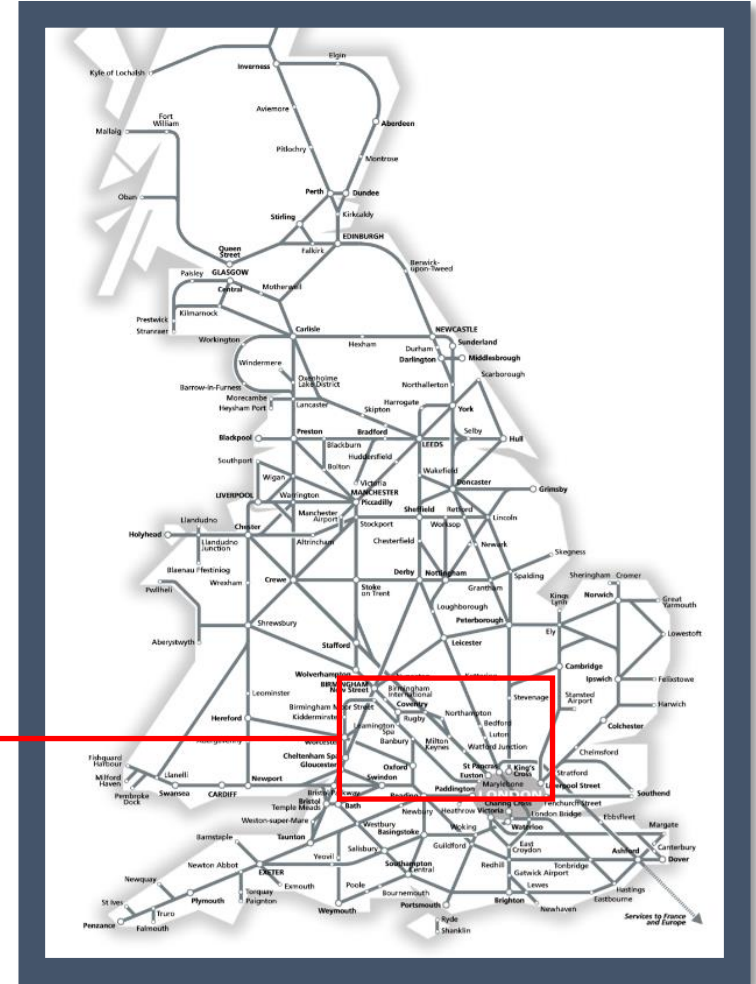

An object caught on the overhead electric wires between West Hampstead and Mill Hill Broadway

TOCs affected: East Midlands Railway and Thameslink

Key:

Disruption