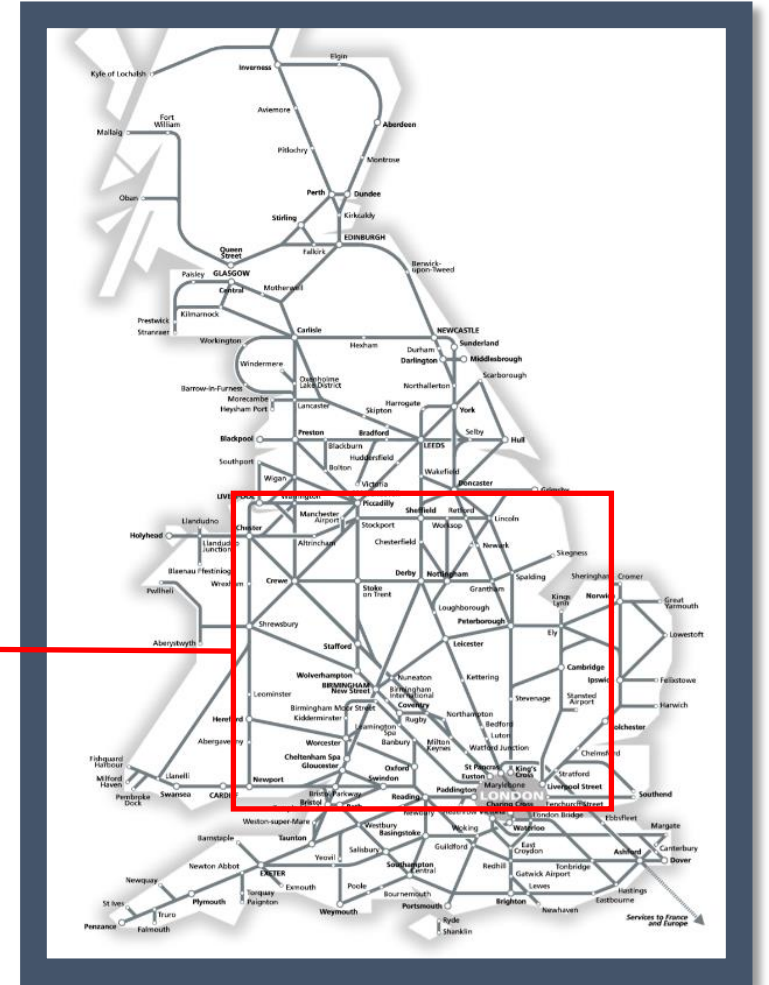

Amended East Midlands Trains services to / from London St Pancras International

TOC affected: East Midlands Trains

Key:

Engineering Works