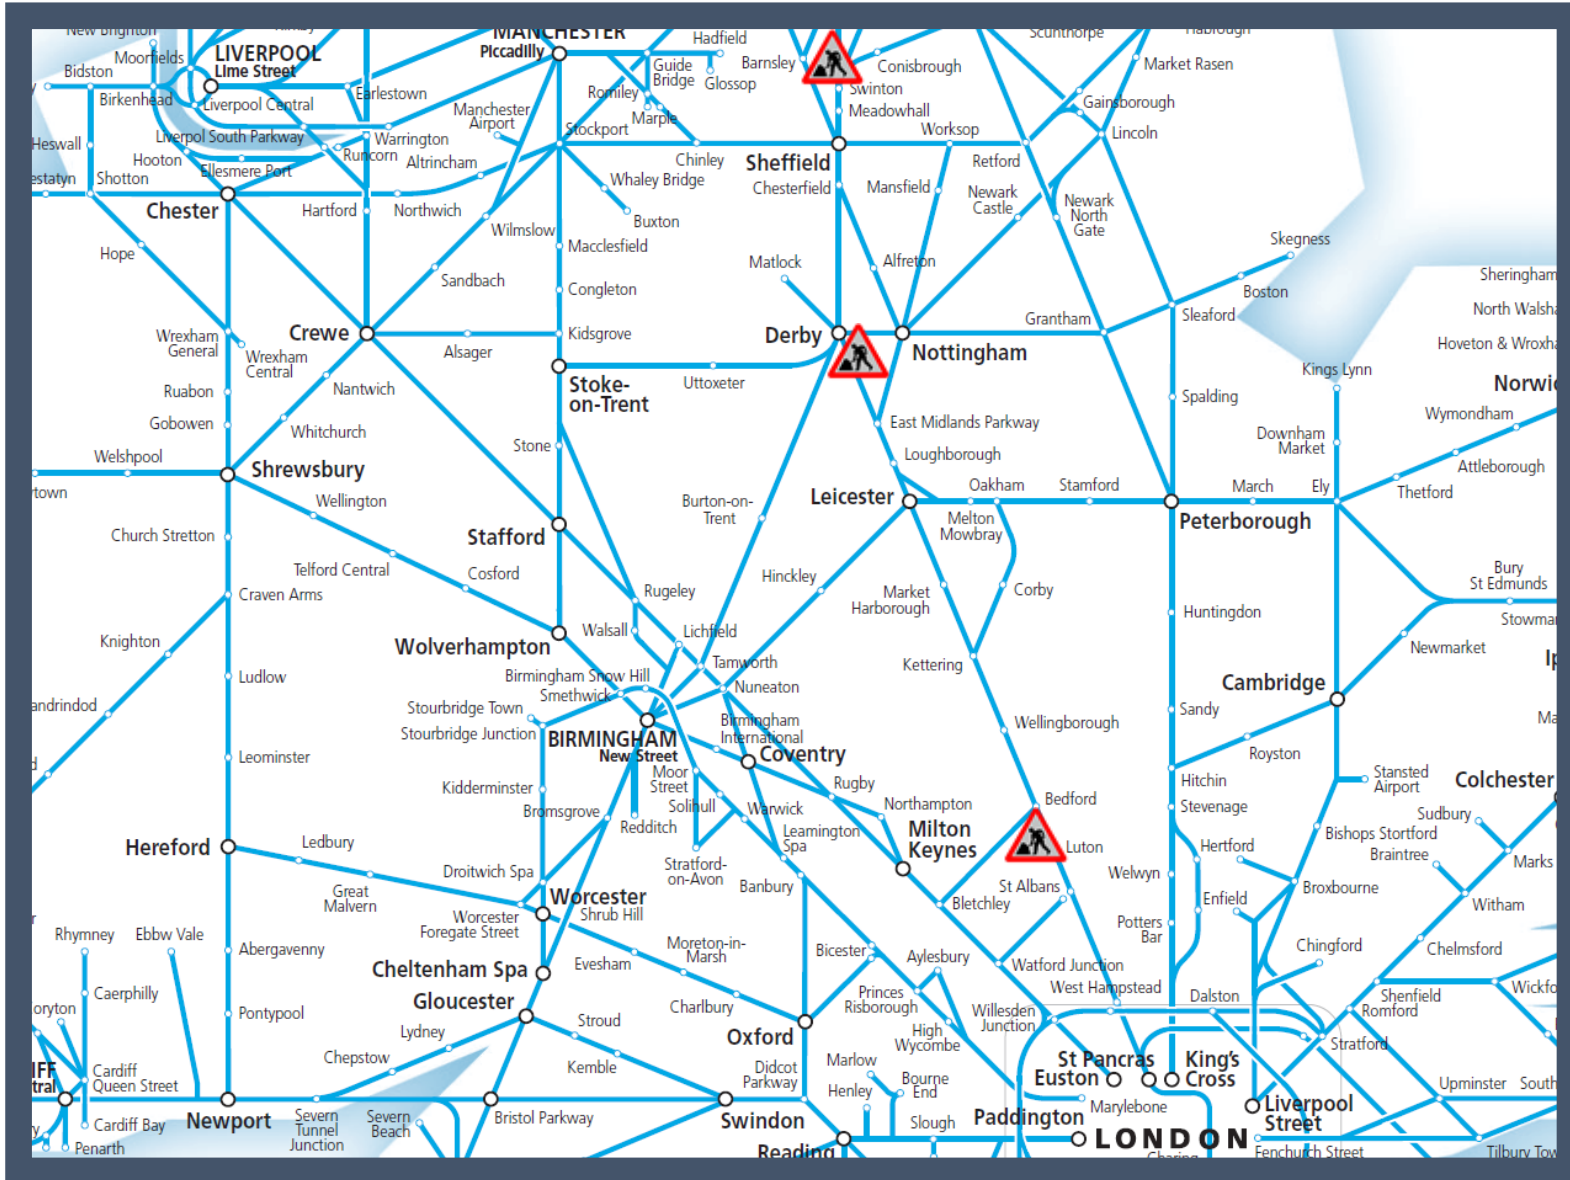

Amended East Midlands Trains services to / from London St Pancras International

TOC affected: East Midlands Trains

Key:

Engineering Works