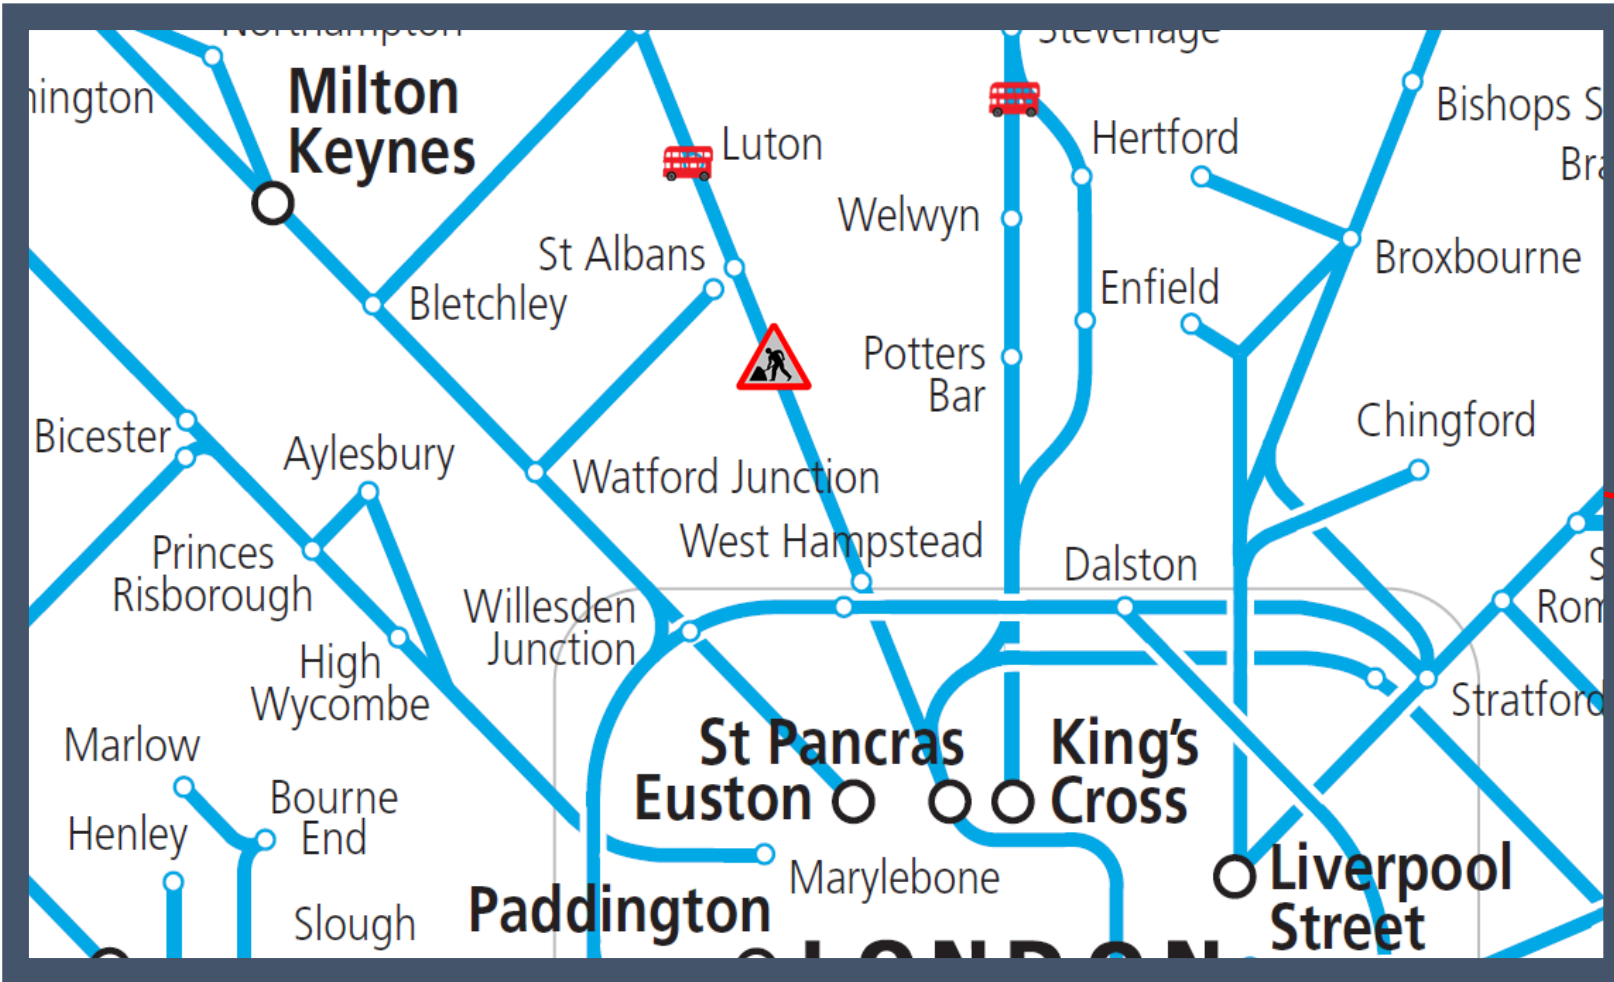

No East Midlands Railway service to / from London St Pancras International  
 TOC affected: East Midlands Railway

Key:

Engineering Works

Bus Replacement Services