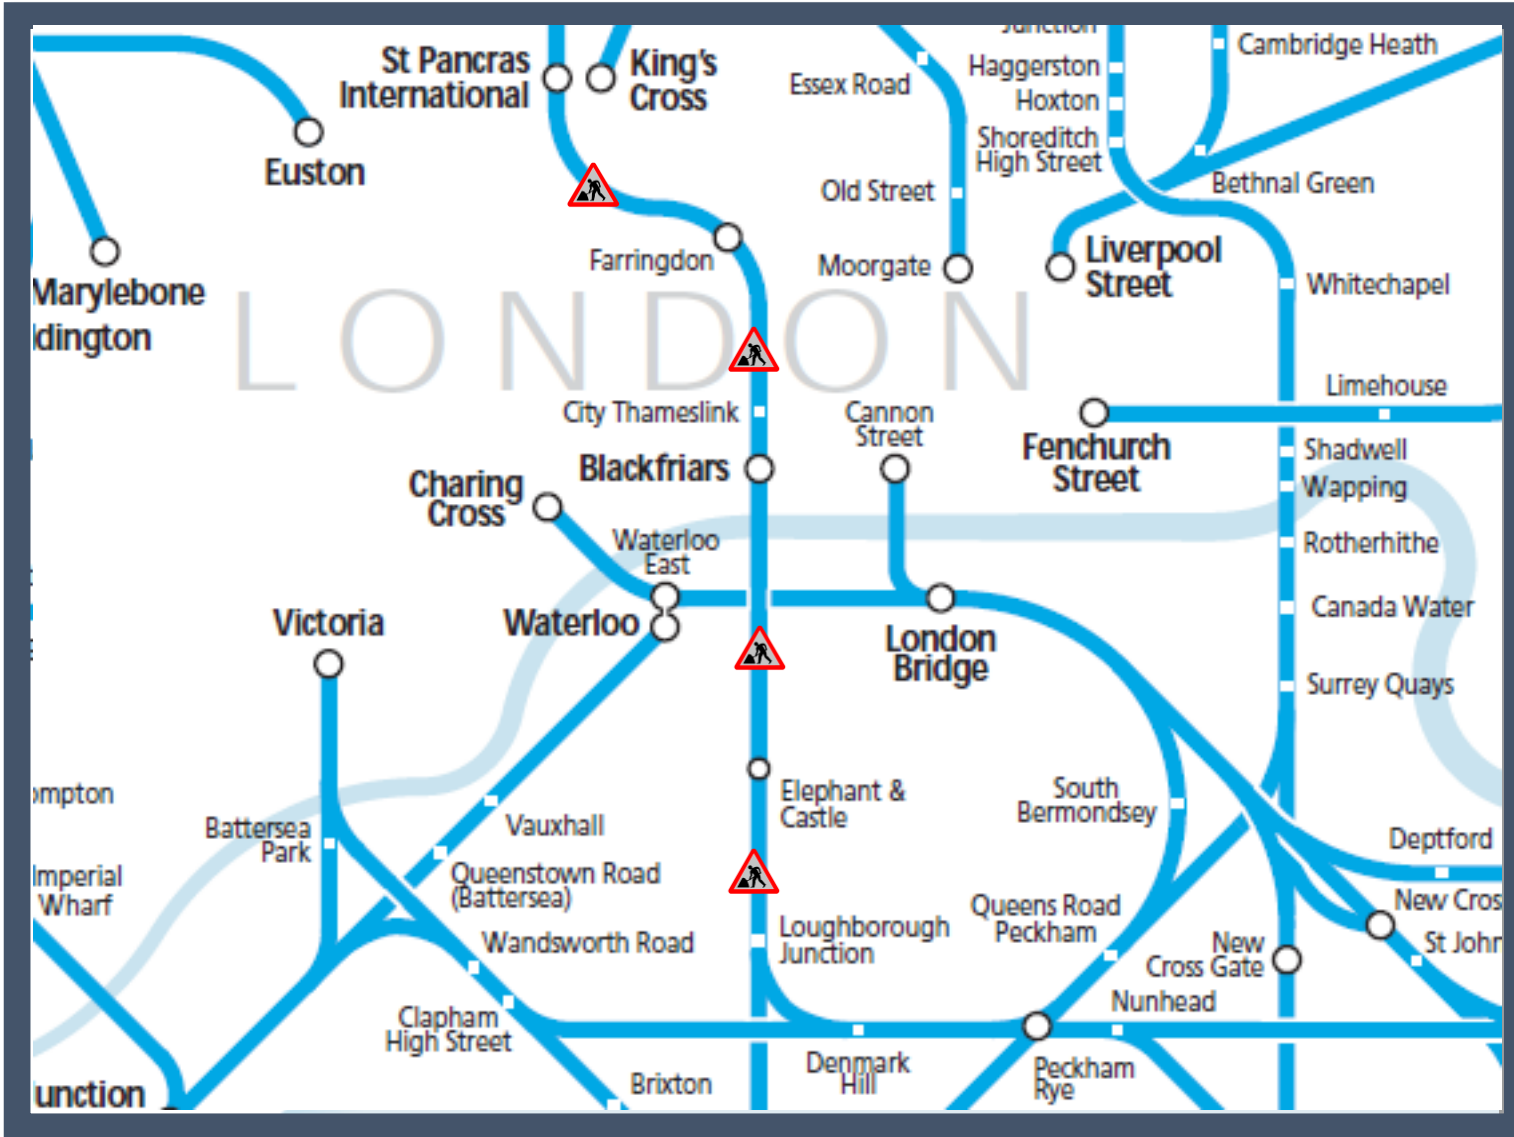

No trains between London St Pancras International and Loughborough Junction / London Bridge
TOC affected: Thameslink

Key:

Engineering Works