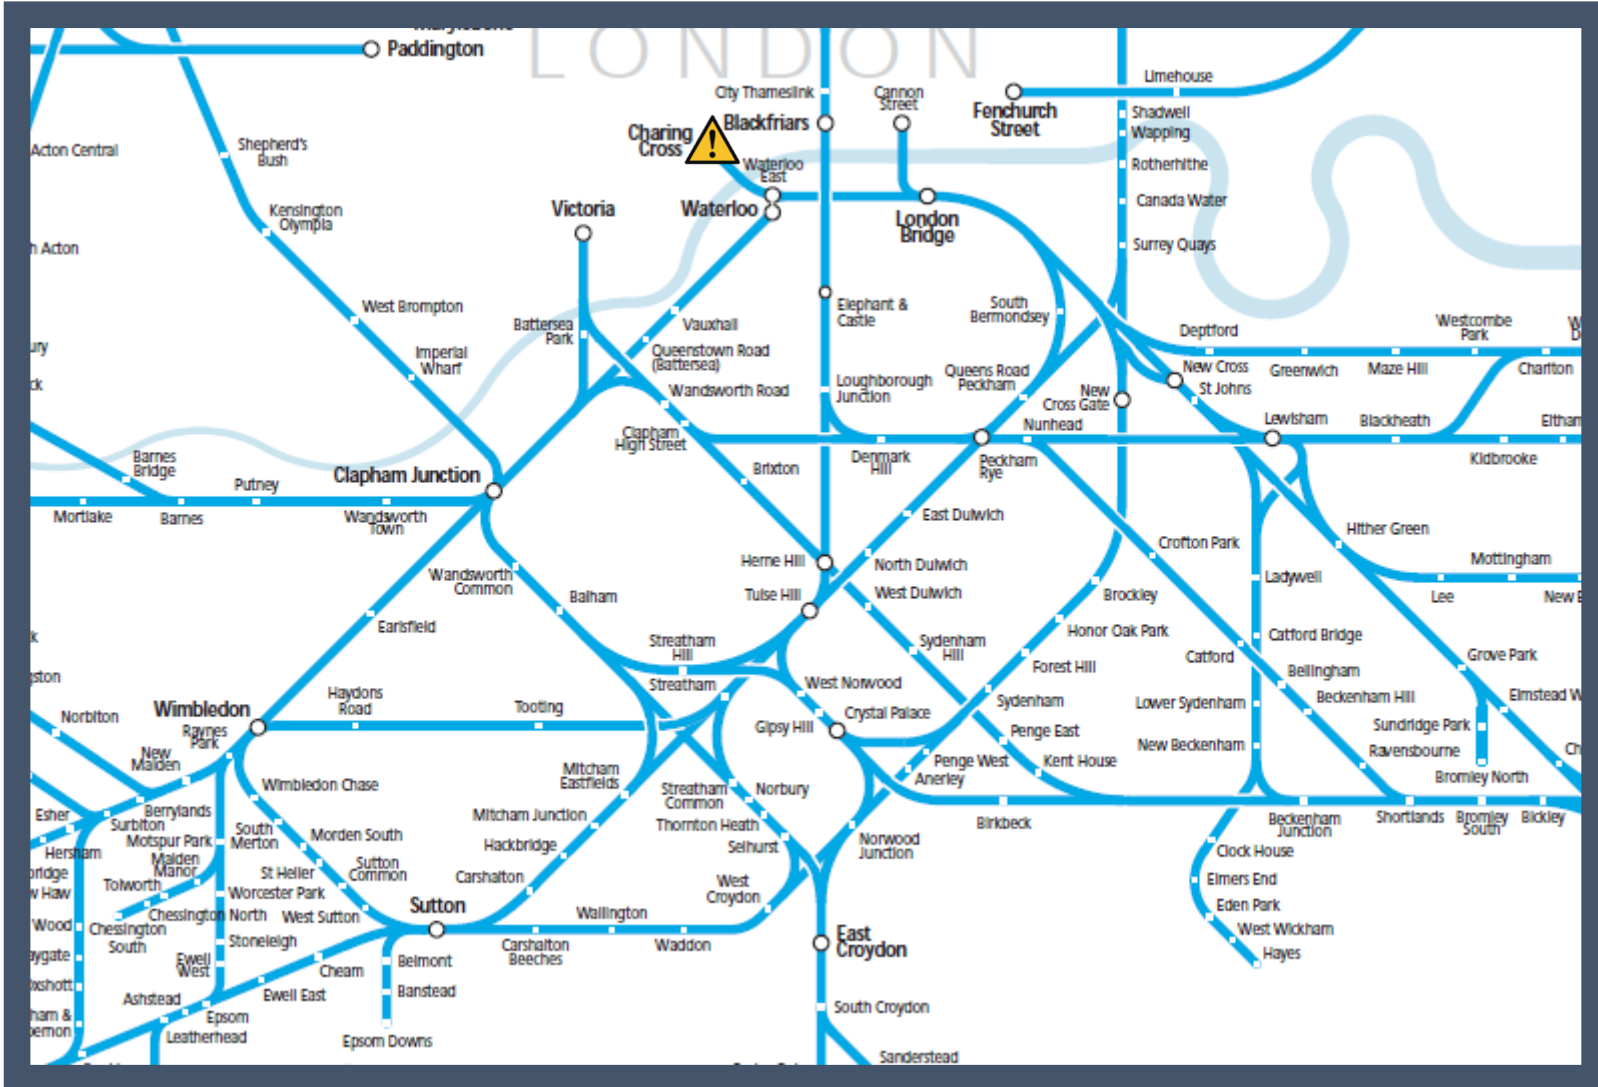

Emergency services dealing with an incident at London Charing Cross TOC affected: Southeastern

Key:

	Disruption
---	------------