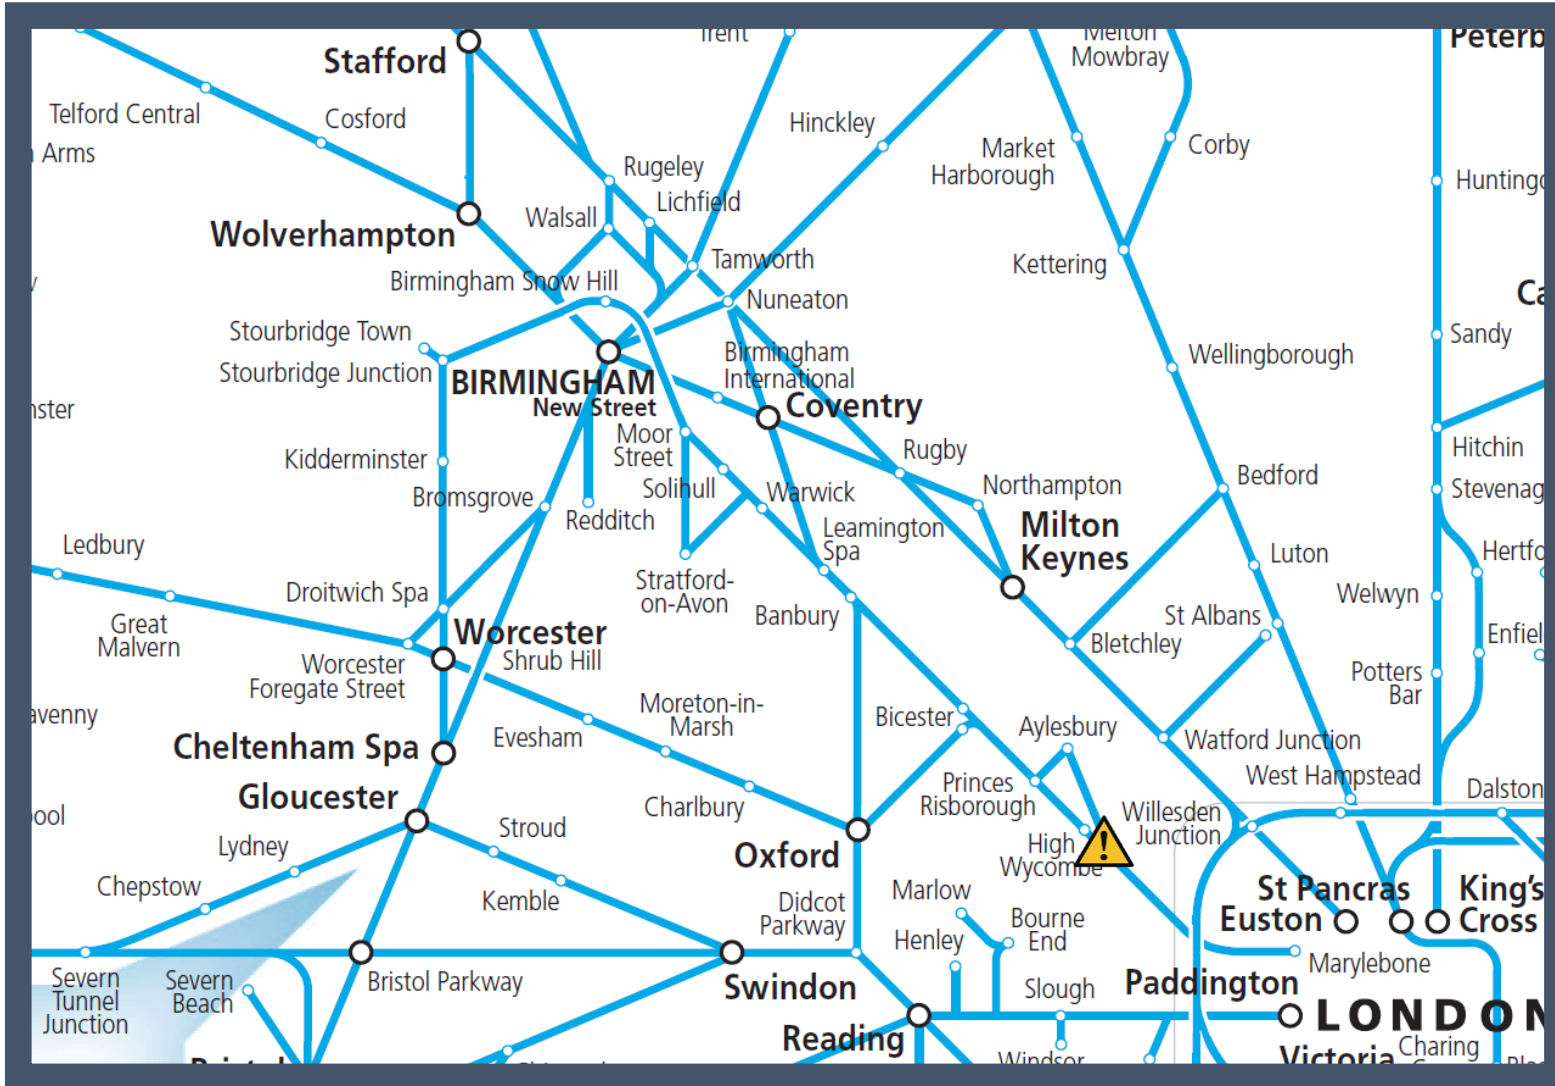

A trespass incident between London Marylebone and South Ruislip TOC affected: Chiltern Railways

Key:

Disruption