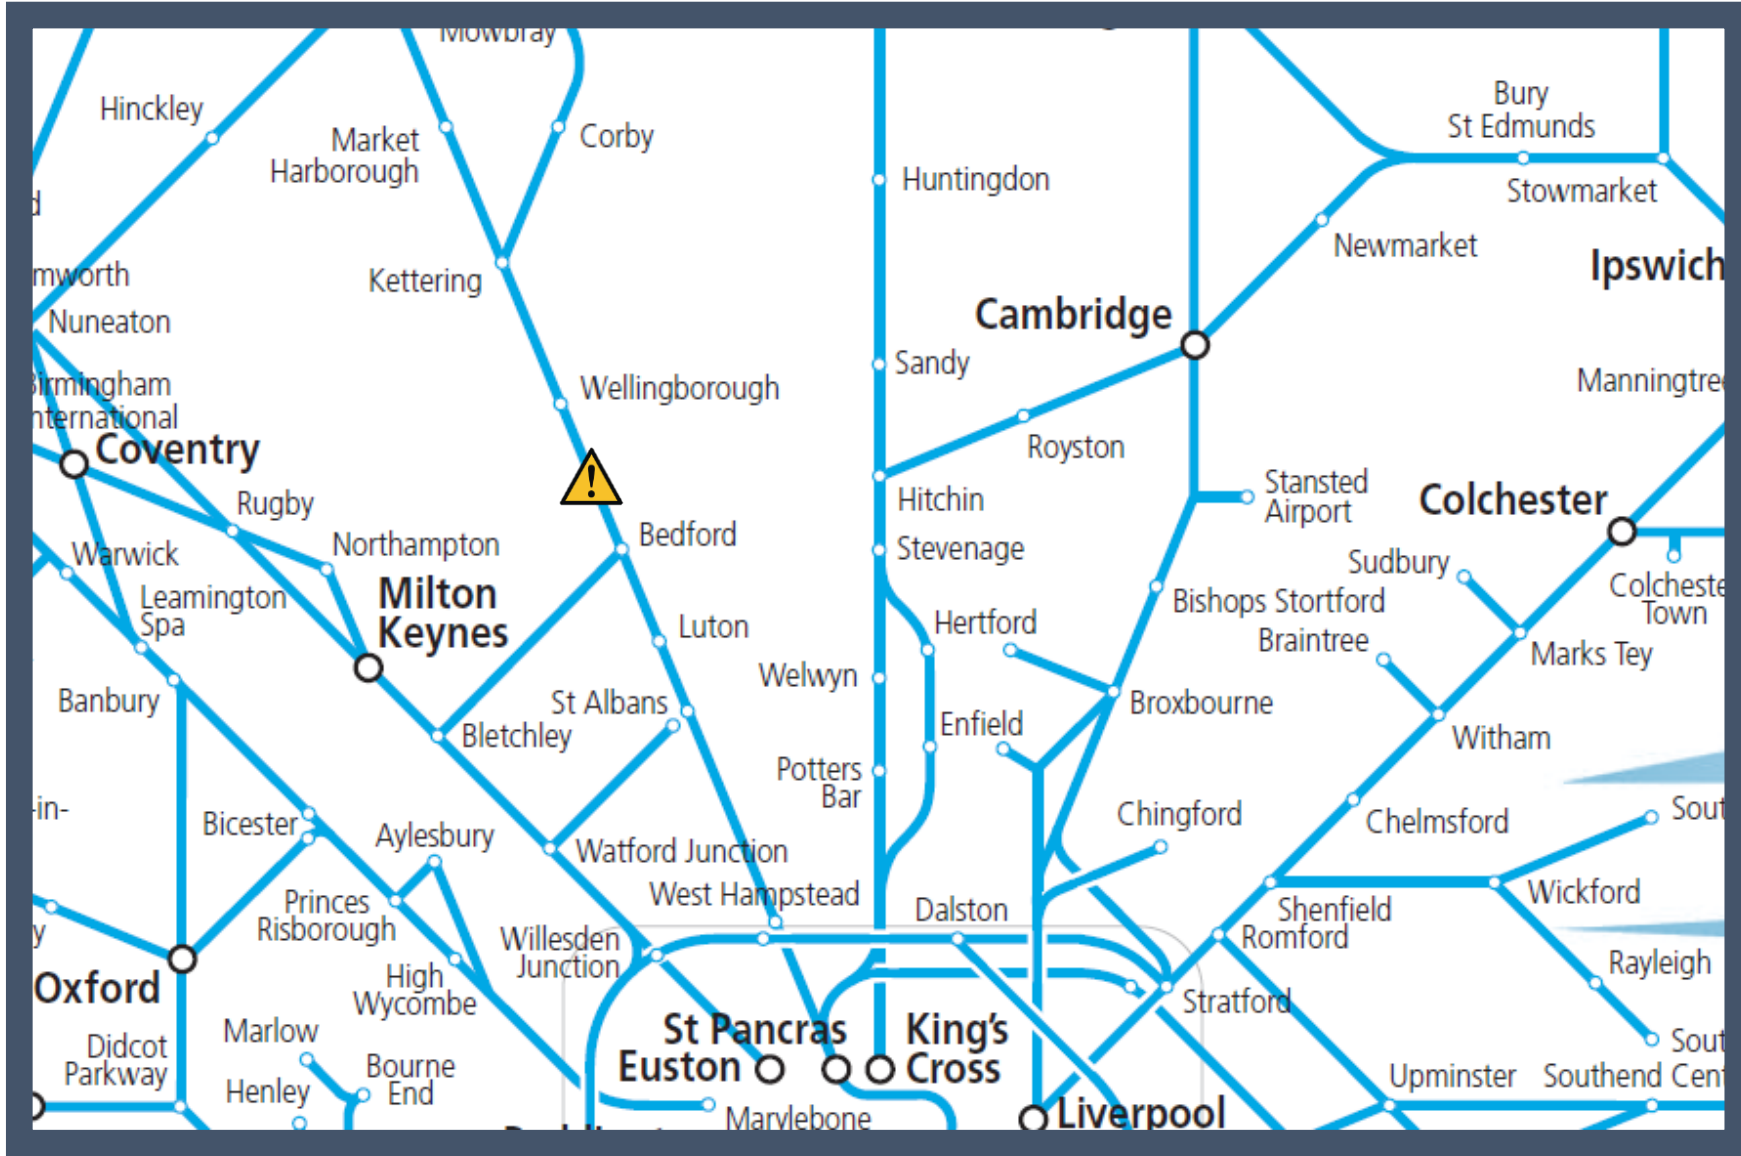

Reduced East Midlands Railway service between London St Pancras and Corby

TOC affected: East Midlands Railway

Key:

	Disruption
---	------------