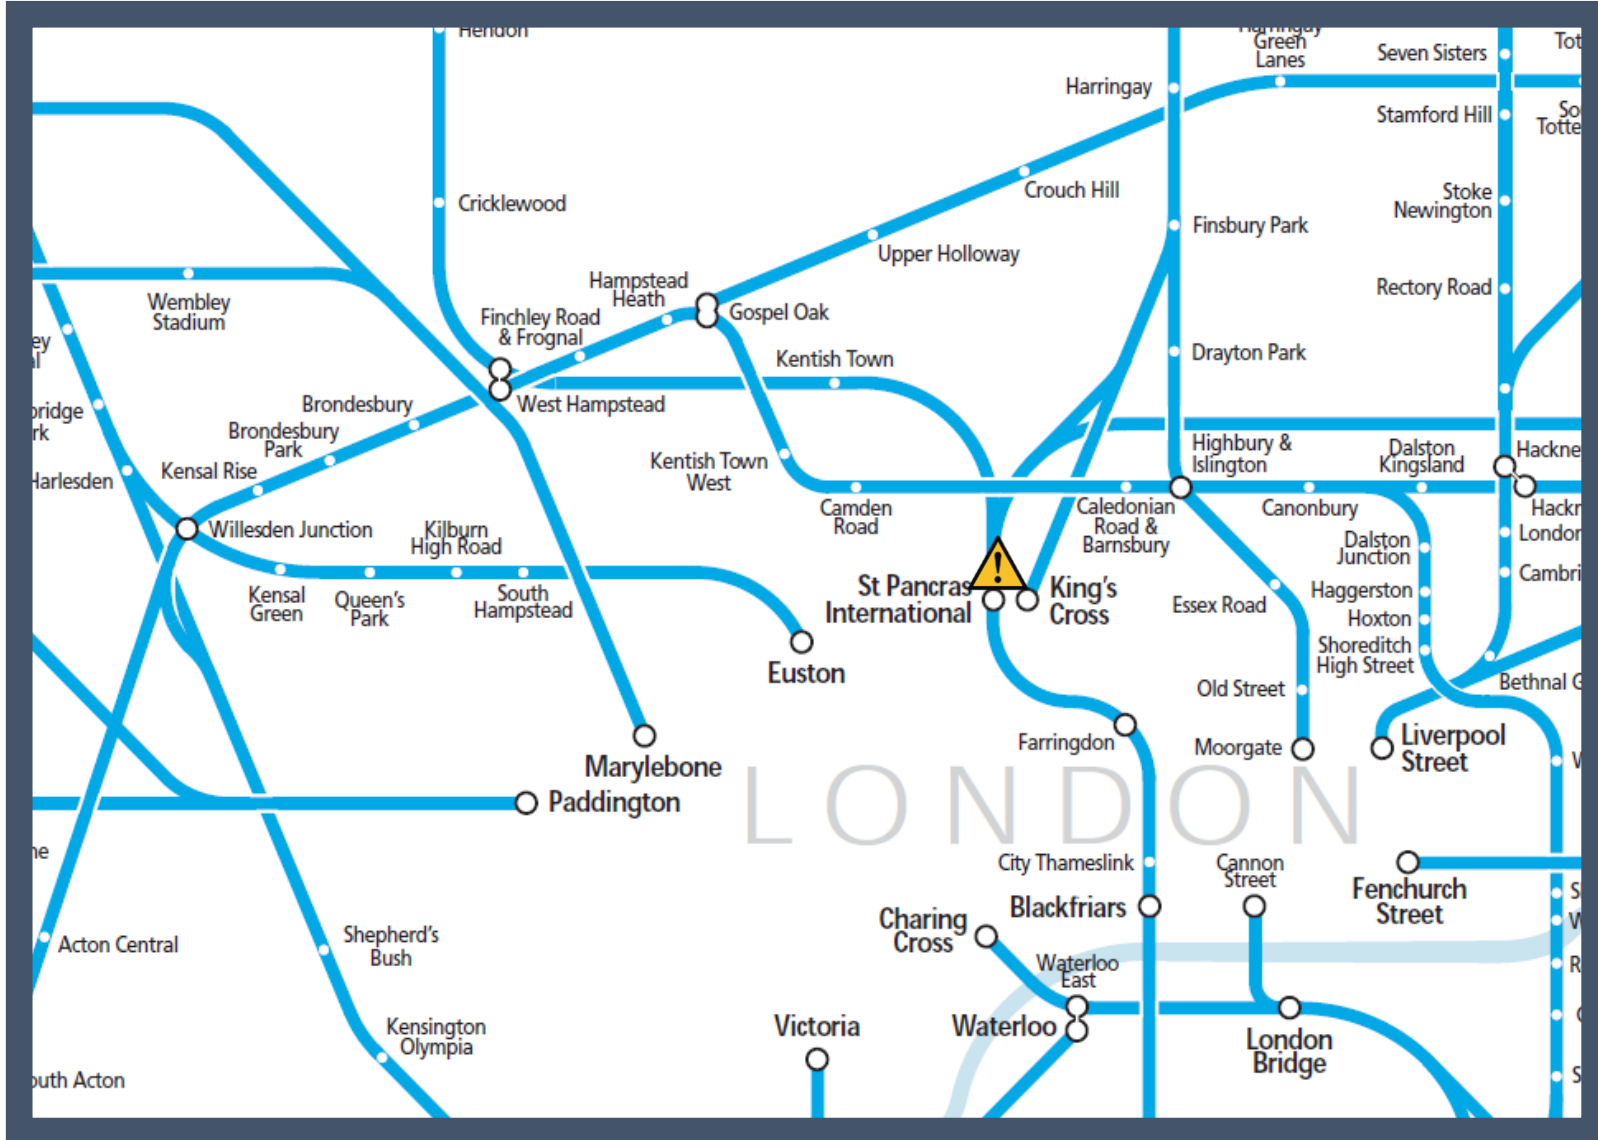

A points failure at London St Pancras International

TOC affected: East Midlands Railway

Key:

Disruption