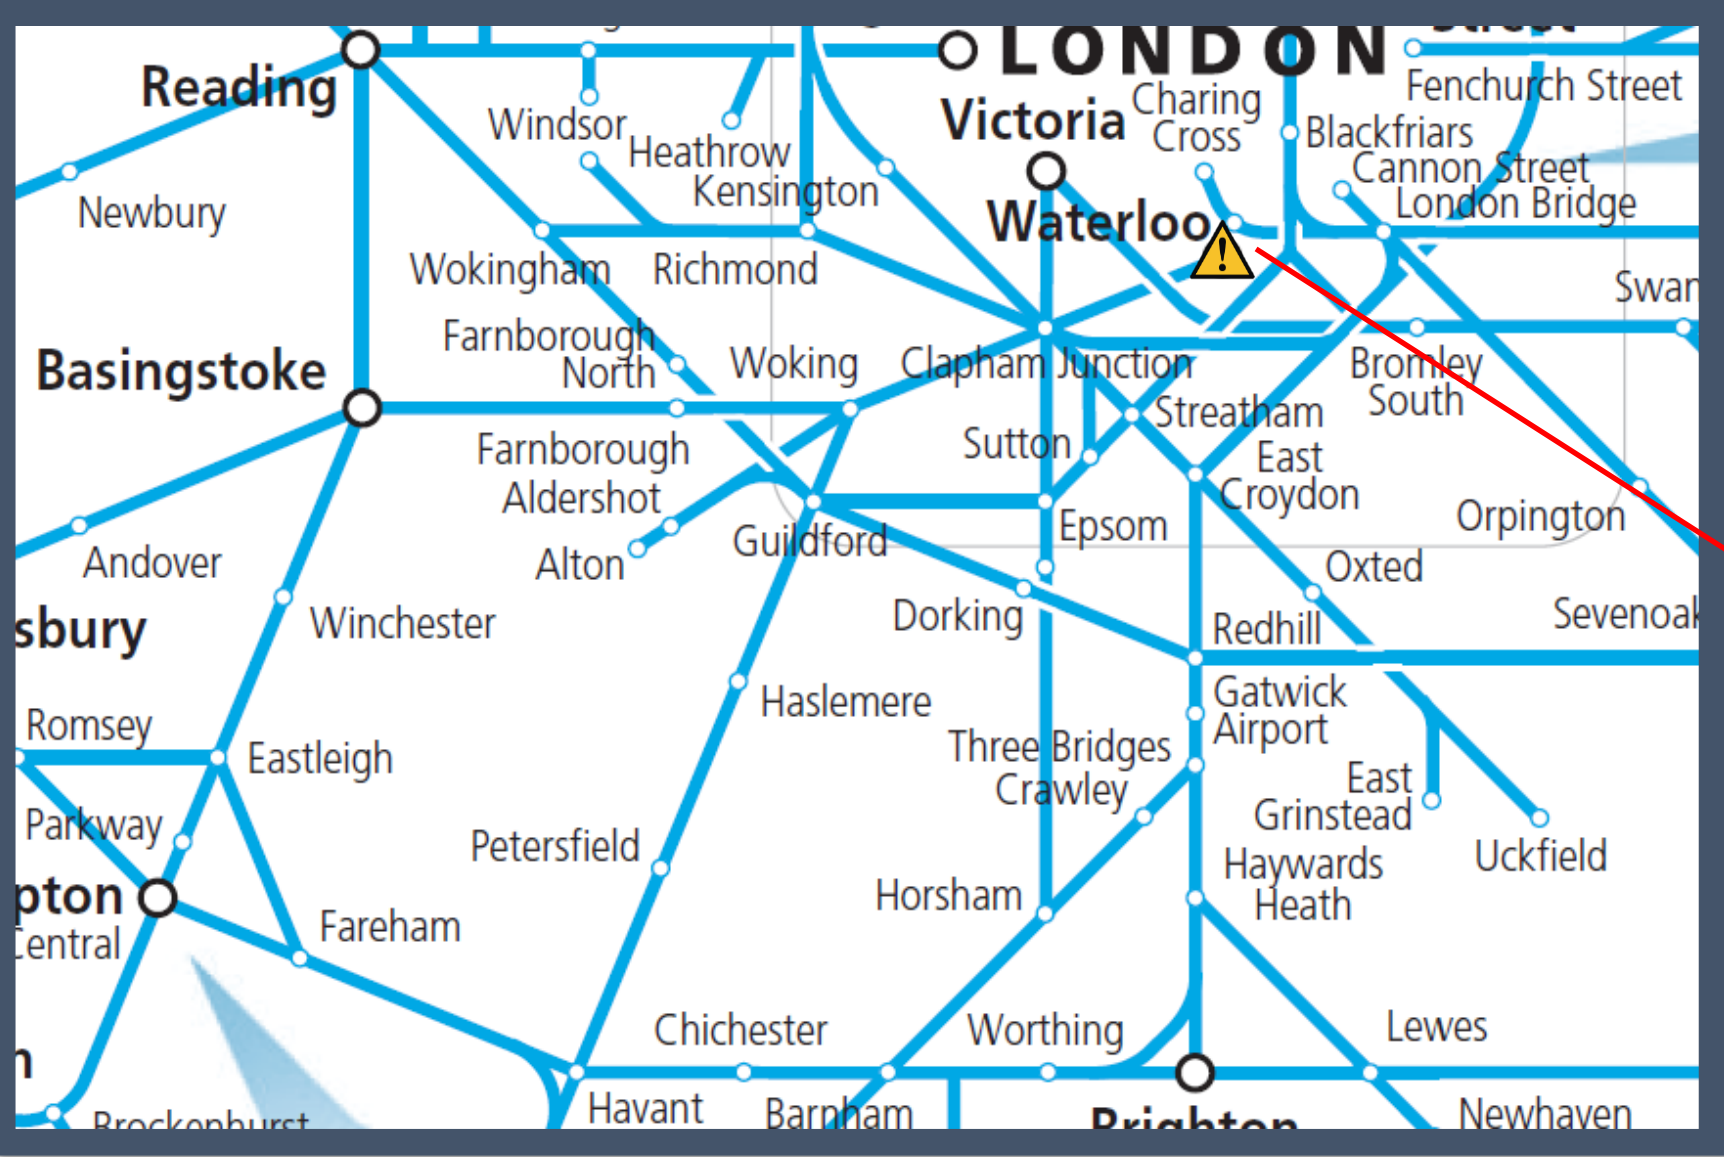

**A fault with the signalling system at London Waterloo**  
TOC affected: South Western Railway

Key:

	Disruption
--	------------