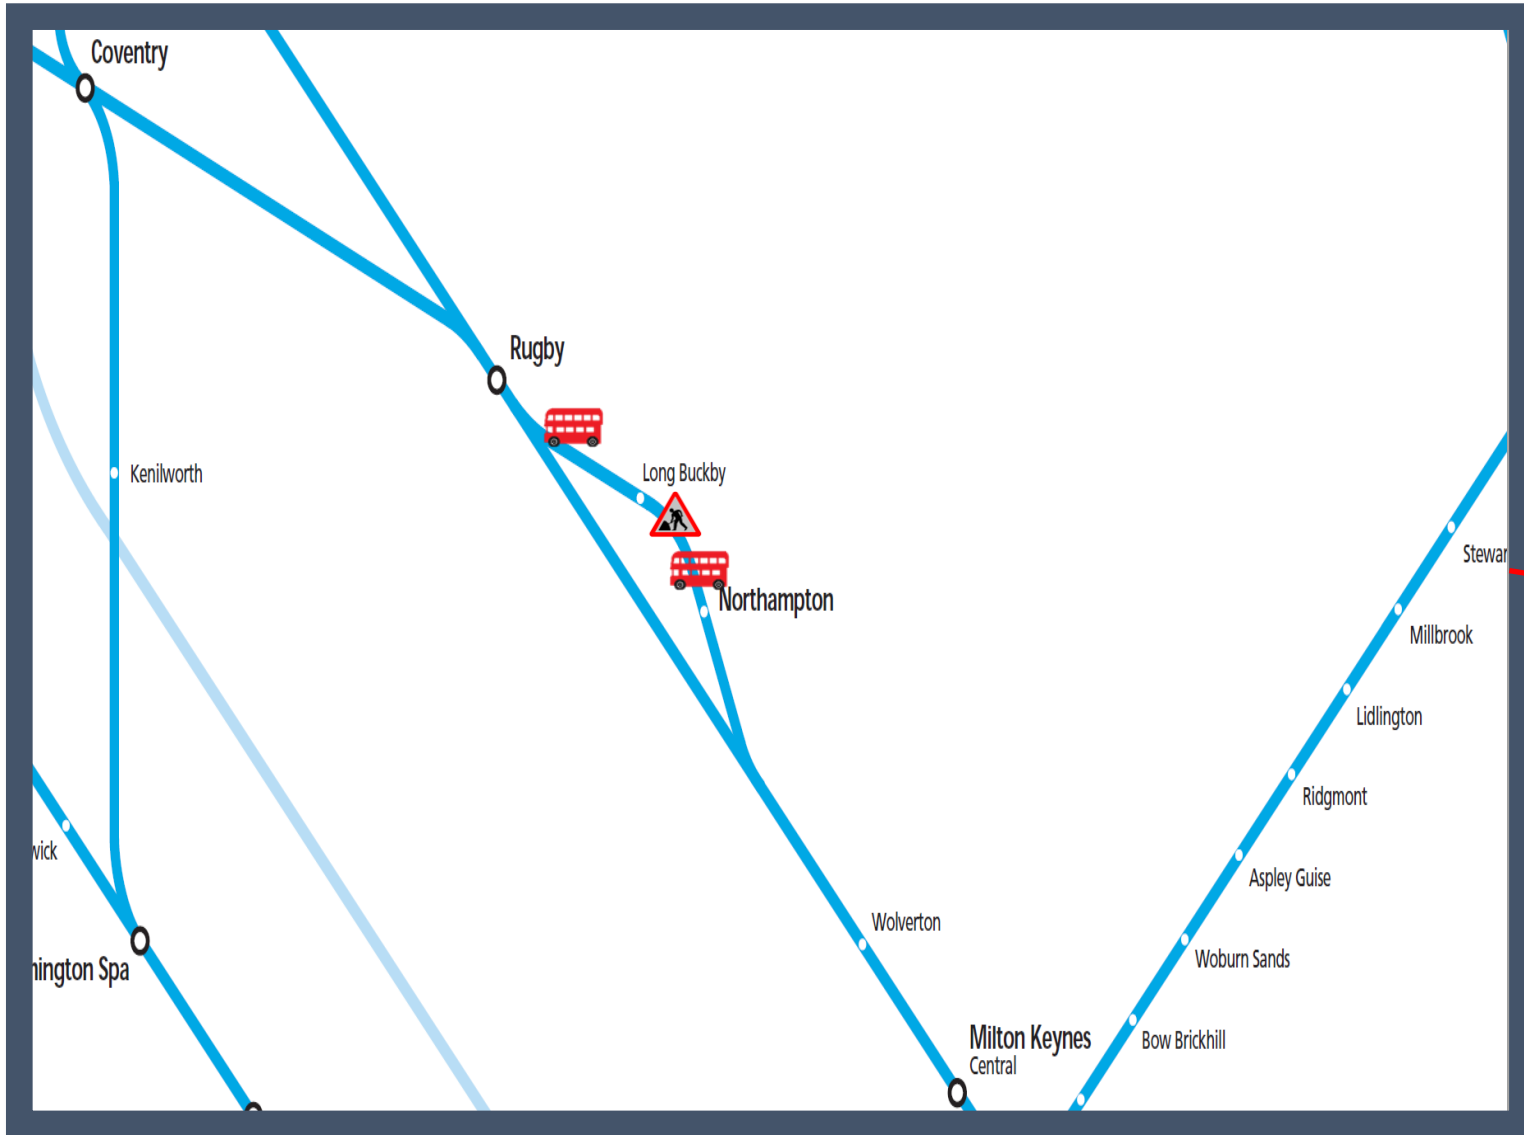

Buses replace trains between Northampton and Rugby

TOC affected London Northwestern Railway

Key:

Engineering Works

Bus Replacement Services