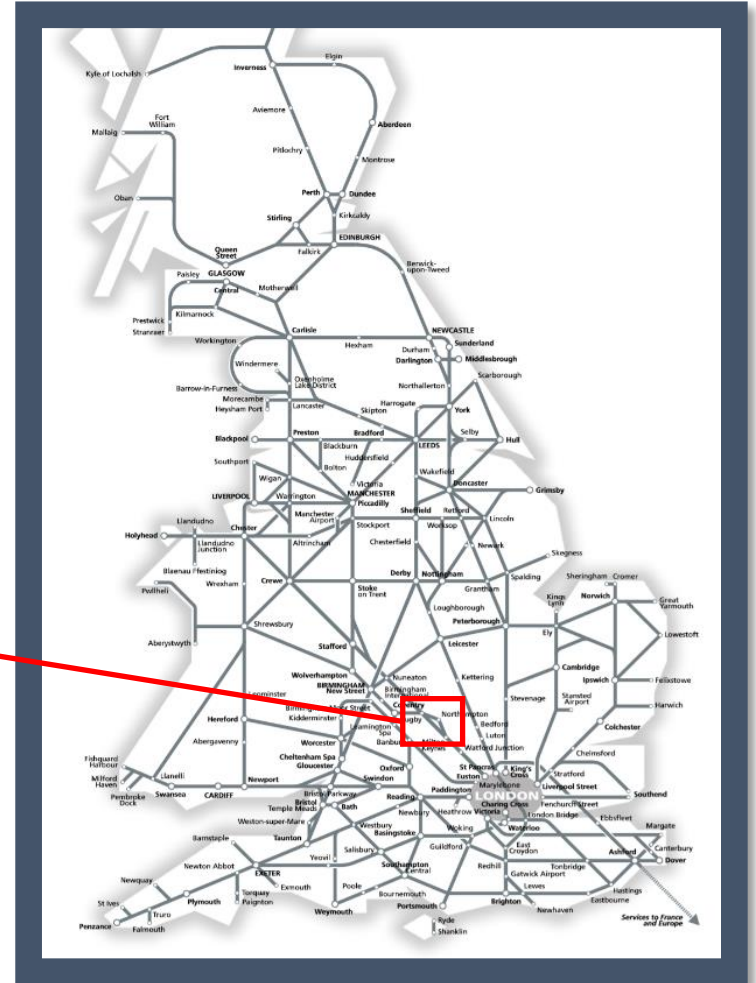

Buses replace trains between Northampton and Rugby

TOC affected London Northwestern Railway

Key:

Engineering Works

Bus Replacement Services