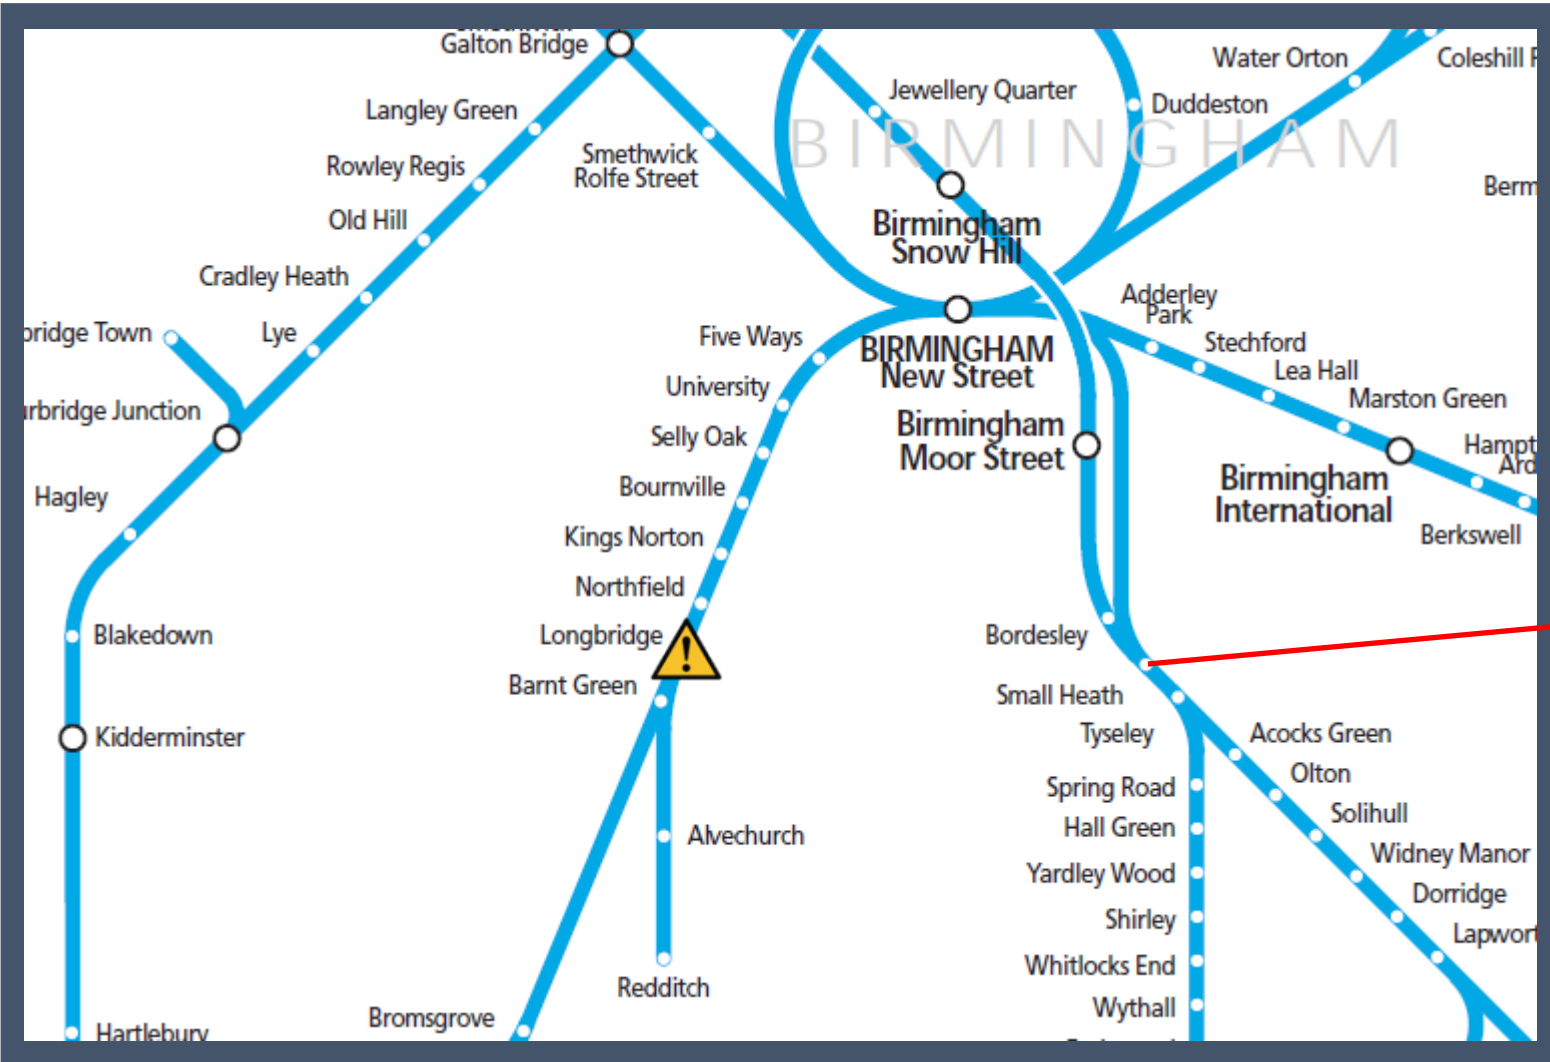

# Damage to the overhead electric wires between Birmingham New Street and Longbridge

TOC affected: West Midlands Trains

Key:

	Disruption
---	------------