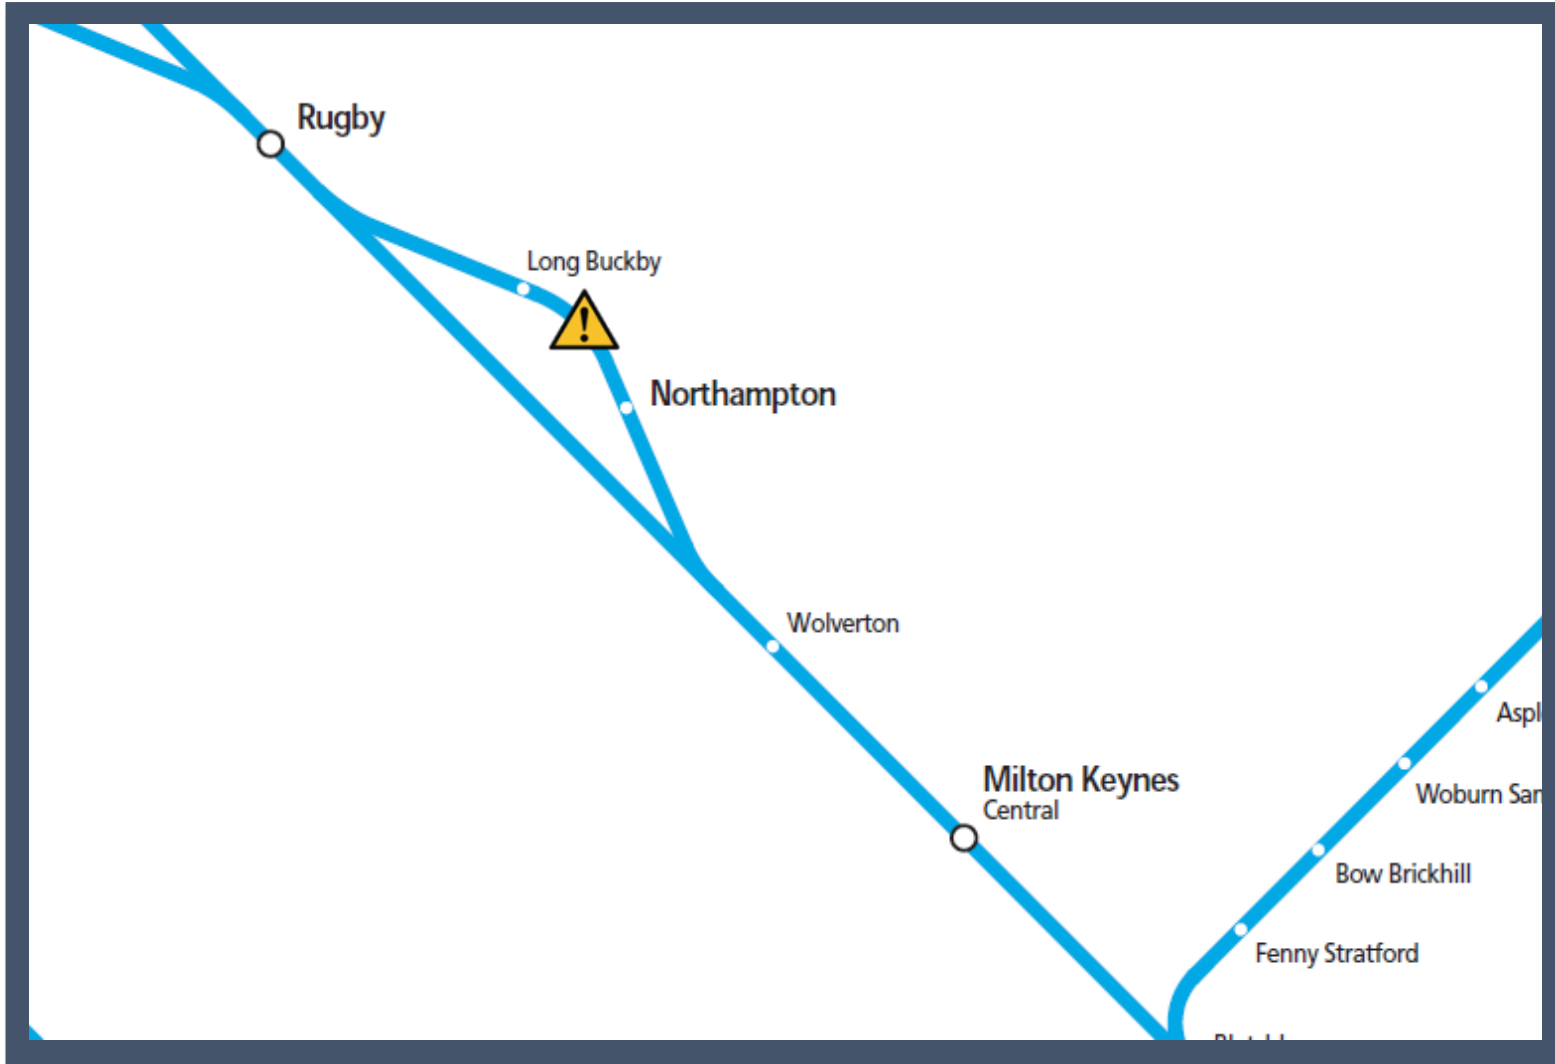

A fault on a train between London Buckby and Northampton

TOC affected: London Northwestern Railway

Key:

	Disruption
--	------------