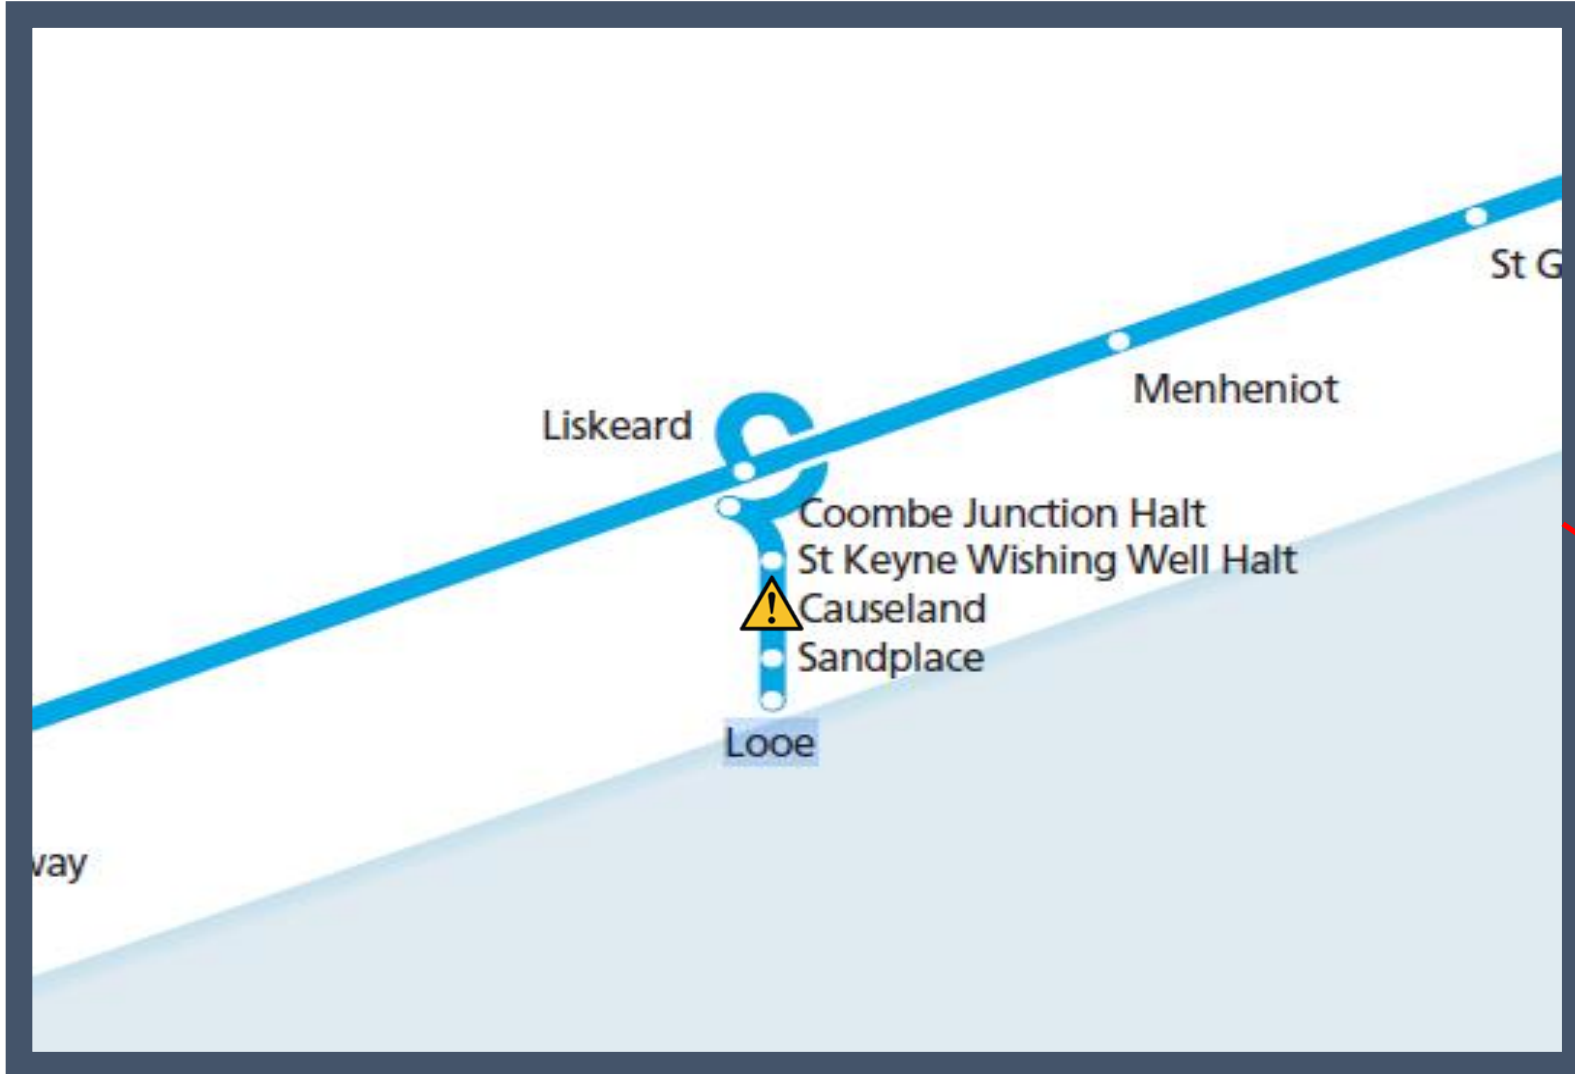

# A tree blocking the railway line between Liskeard and Looe

TOC affected: Great Western Railway

Key:

Disruption