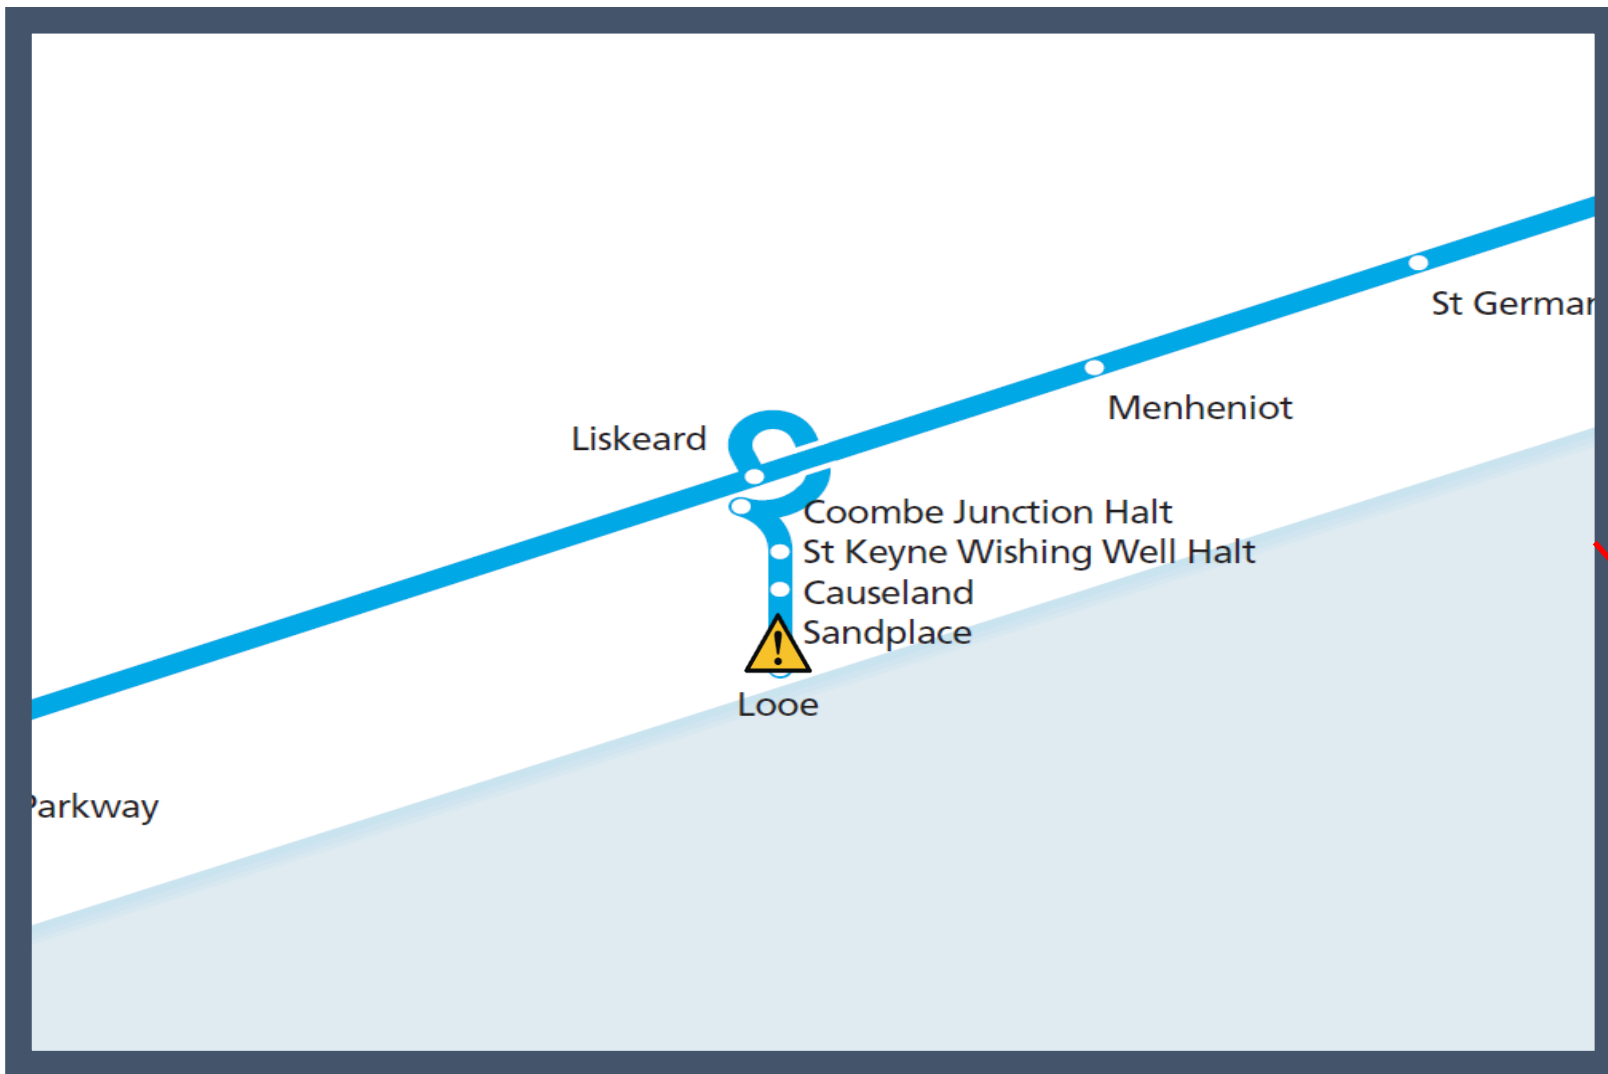

A fault with the signalling system between Liskeard and Looe TOC affected: Great Western Railway

Key:

	Disruption
---	------------