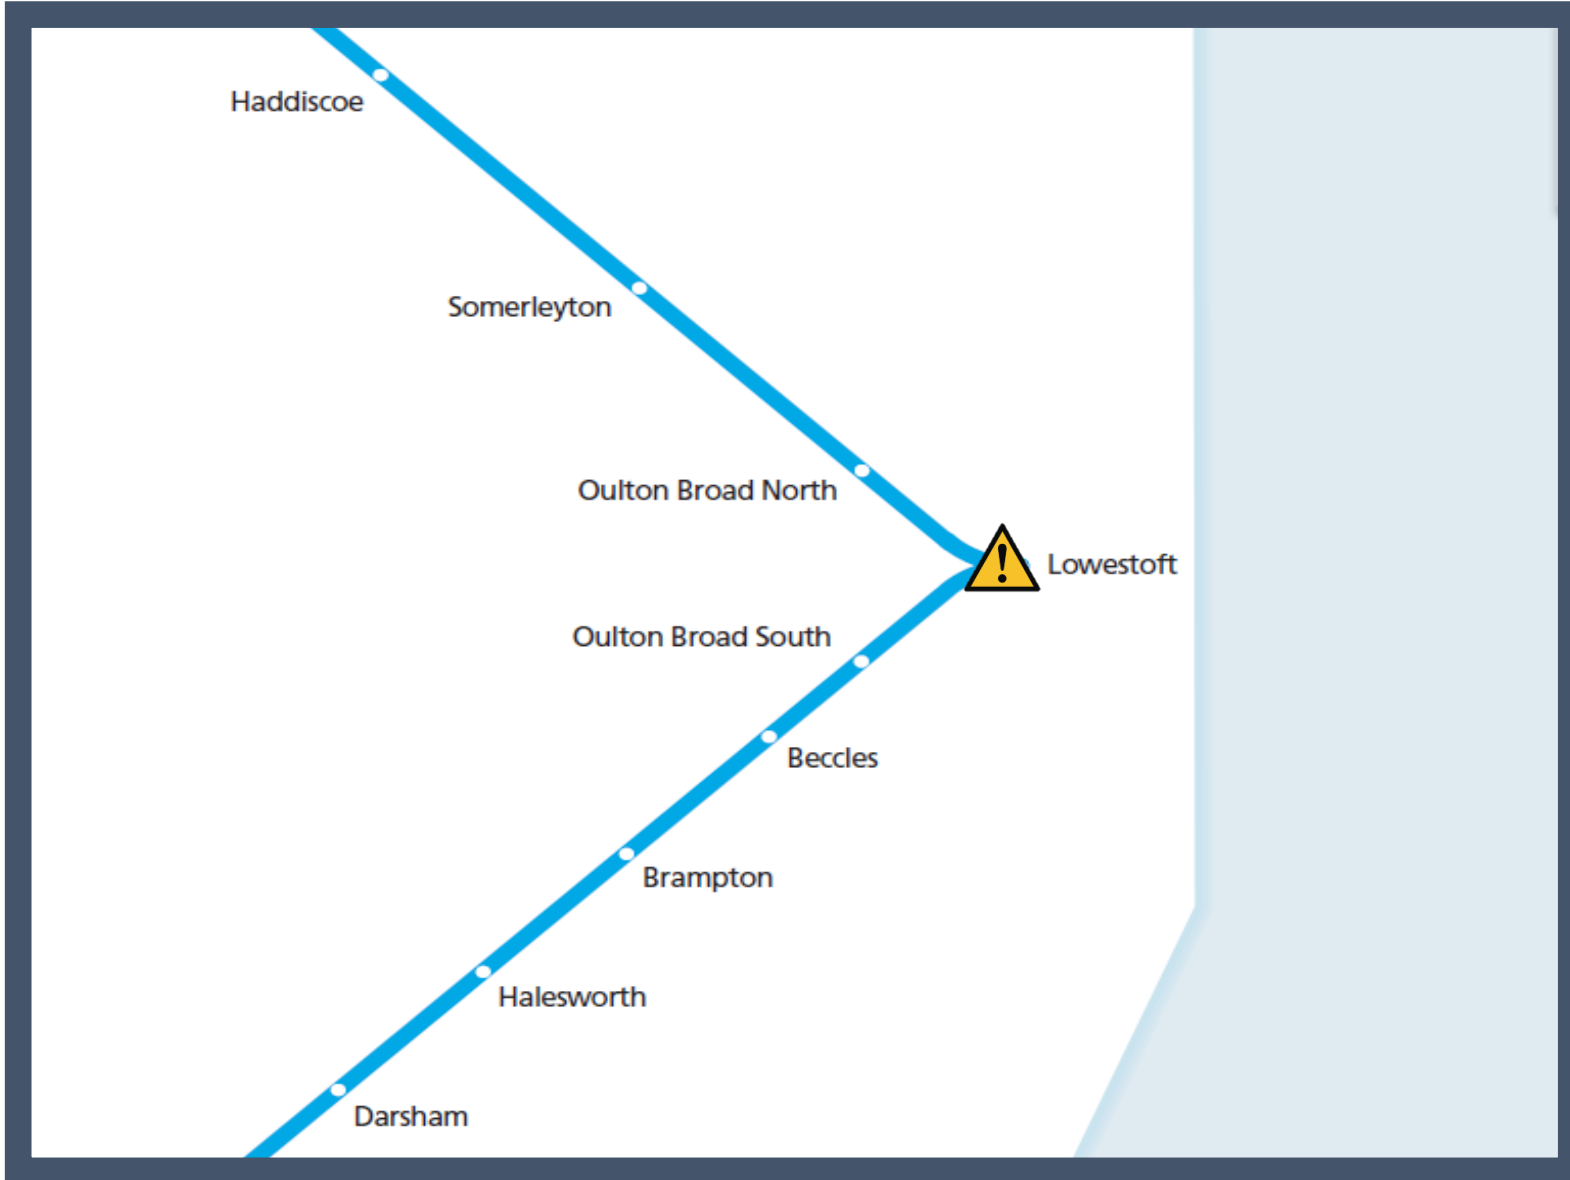

A fault with the signalling system at Lowestoft
TOC affected: Greater Anglia

Key:

Disruption