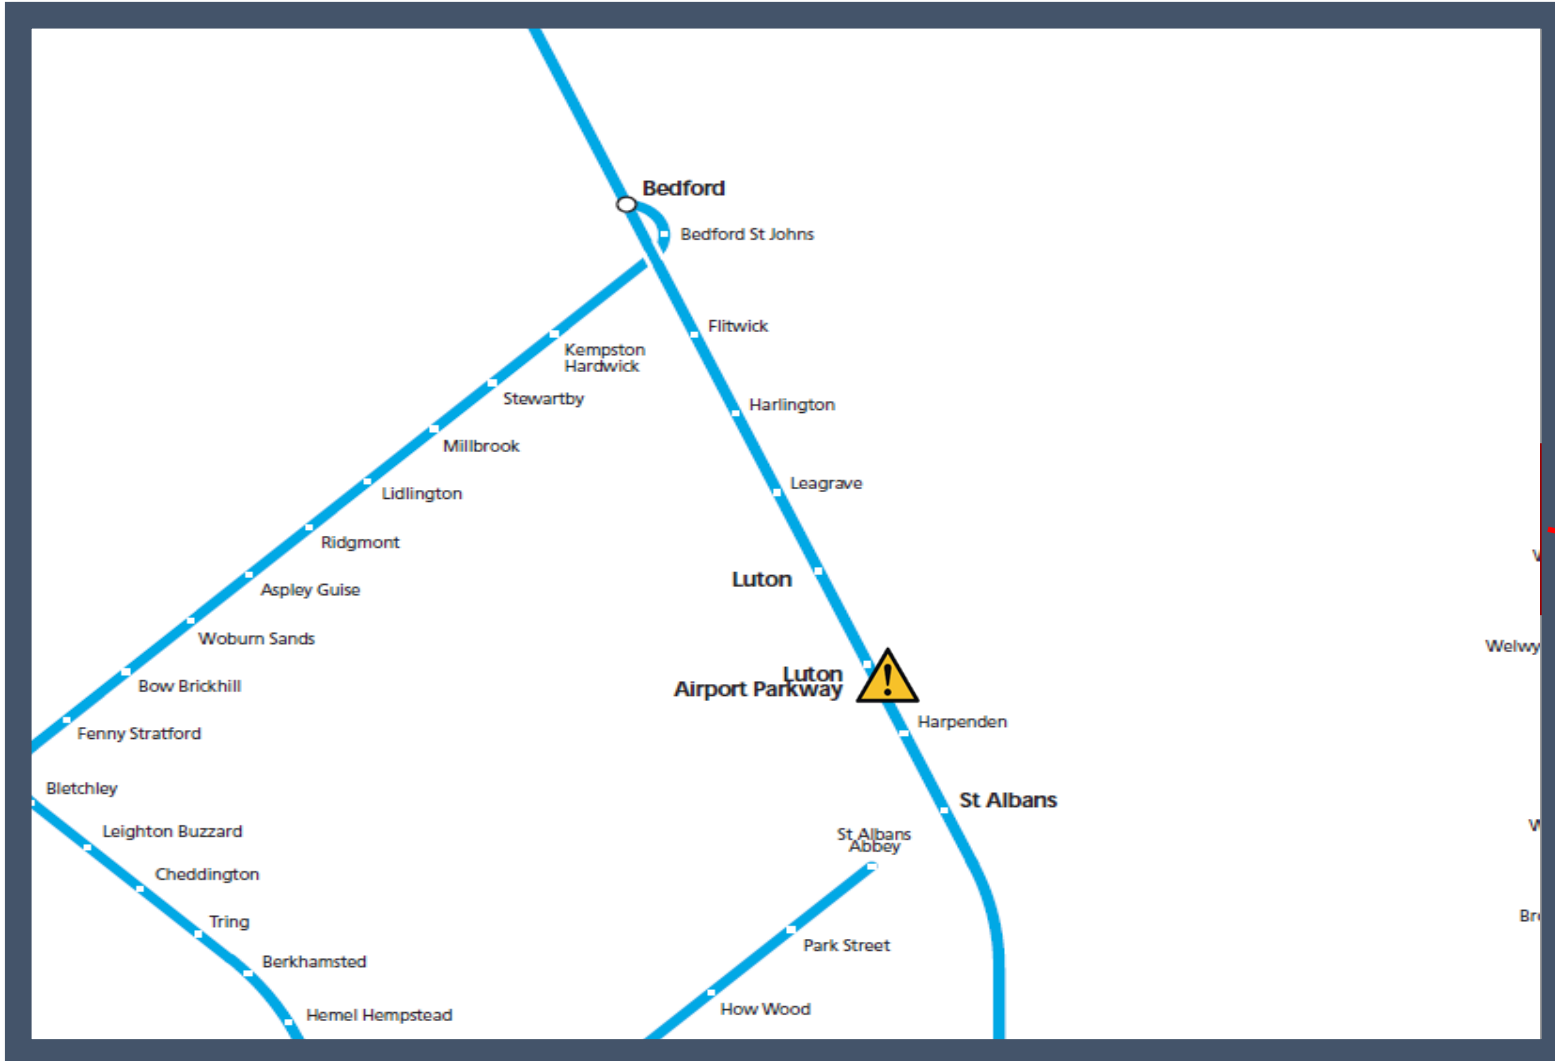

A person has been hit by a train between London St Pancras International and Luton

TOCs affected: East Midlands Trains and Thameslink

Key:

Disruption