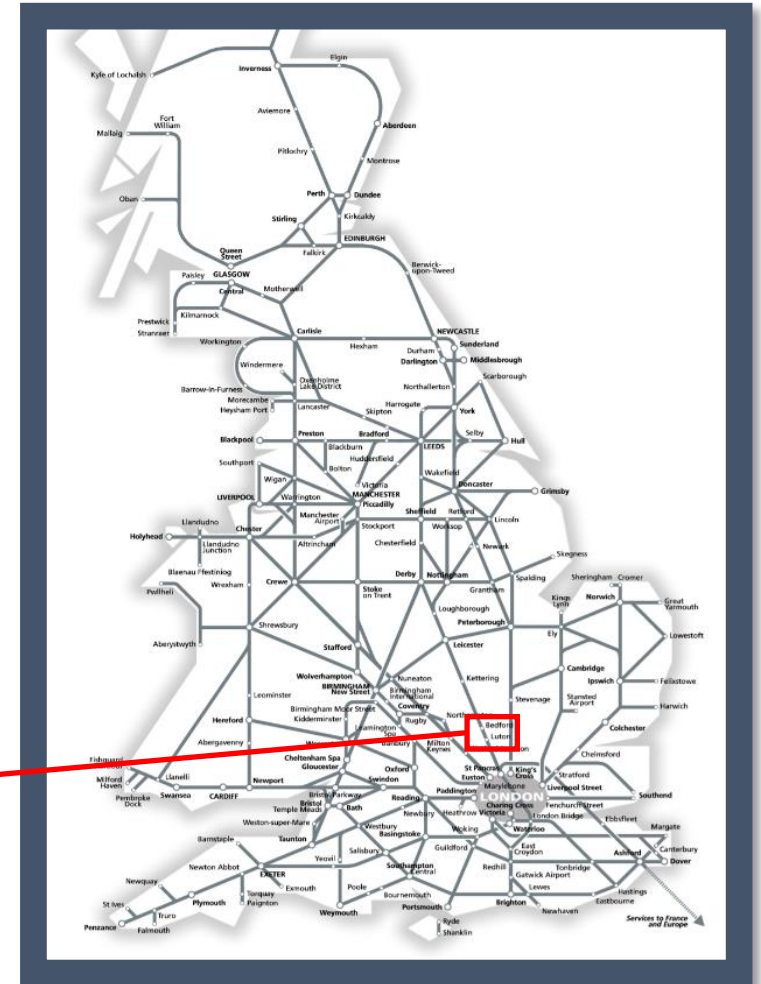

# Damage to the overhead electric wires between Luton and Bedford TOCs affected: East Midlands Railway, Thameslink

Key:

Disruption