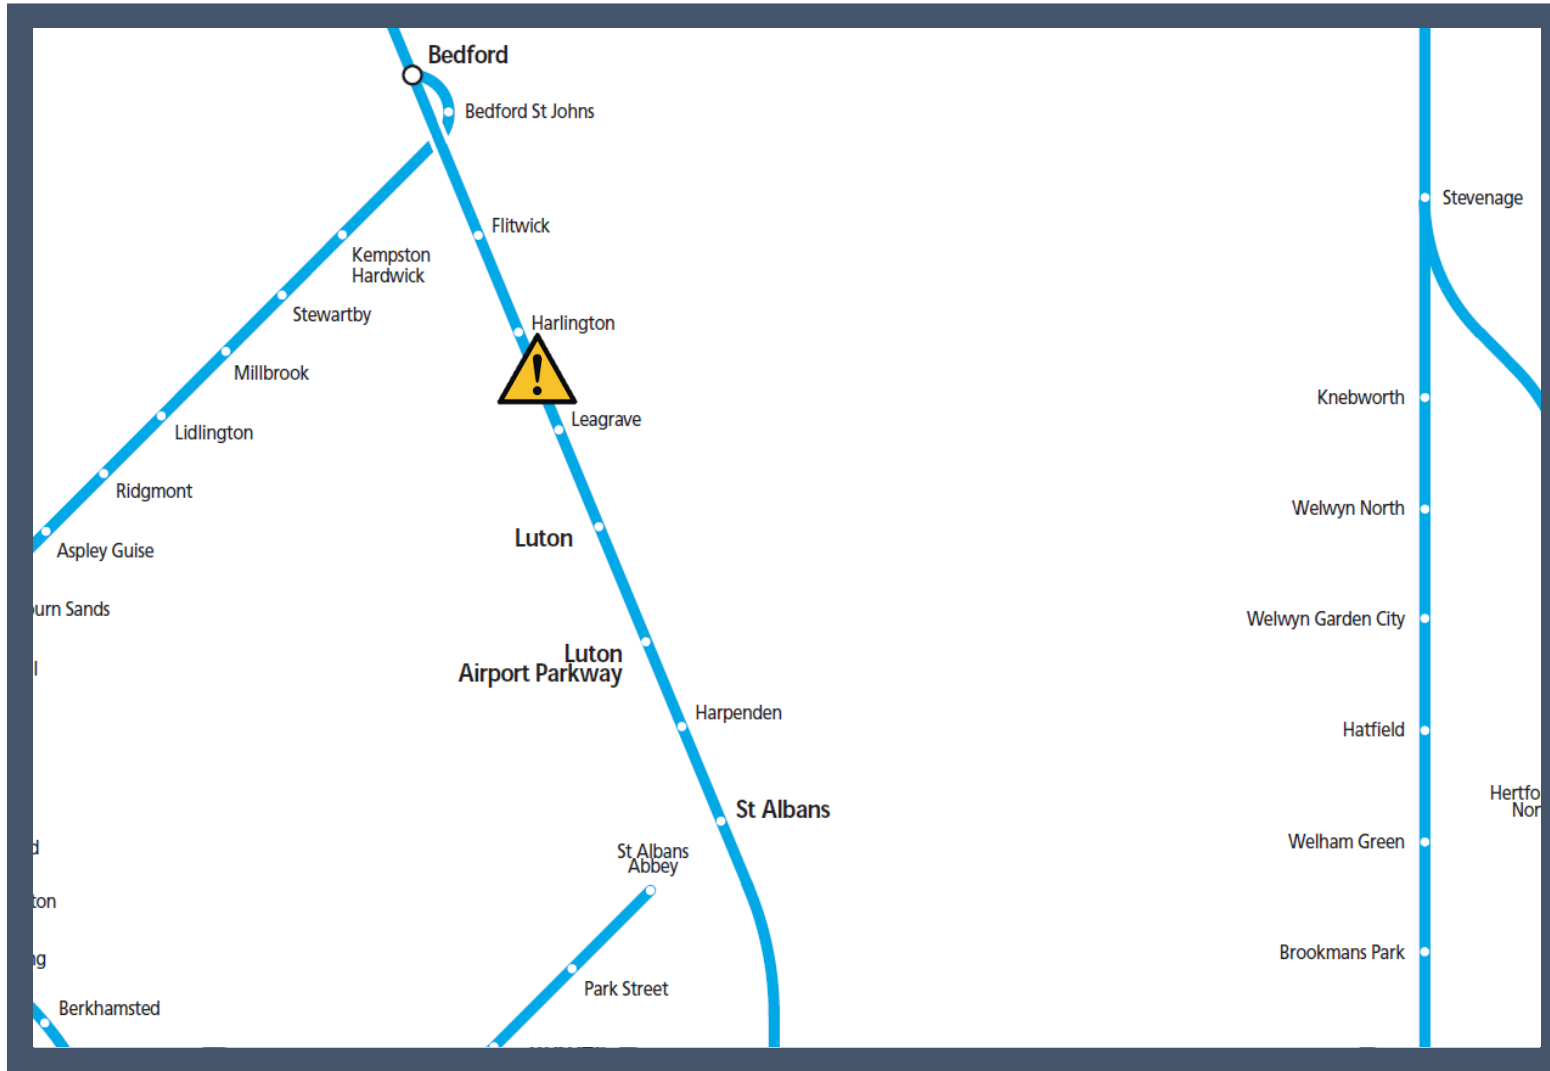

# Damage to the overhead electric wires between Luton and Bedford TOCs affected: East Midlands Railway, Thameslink

Key:

Disruption