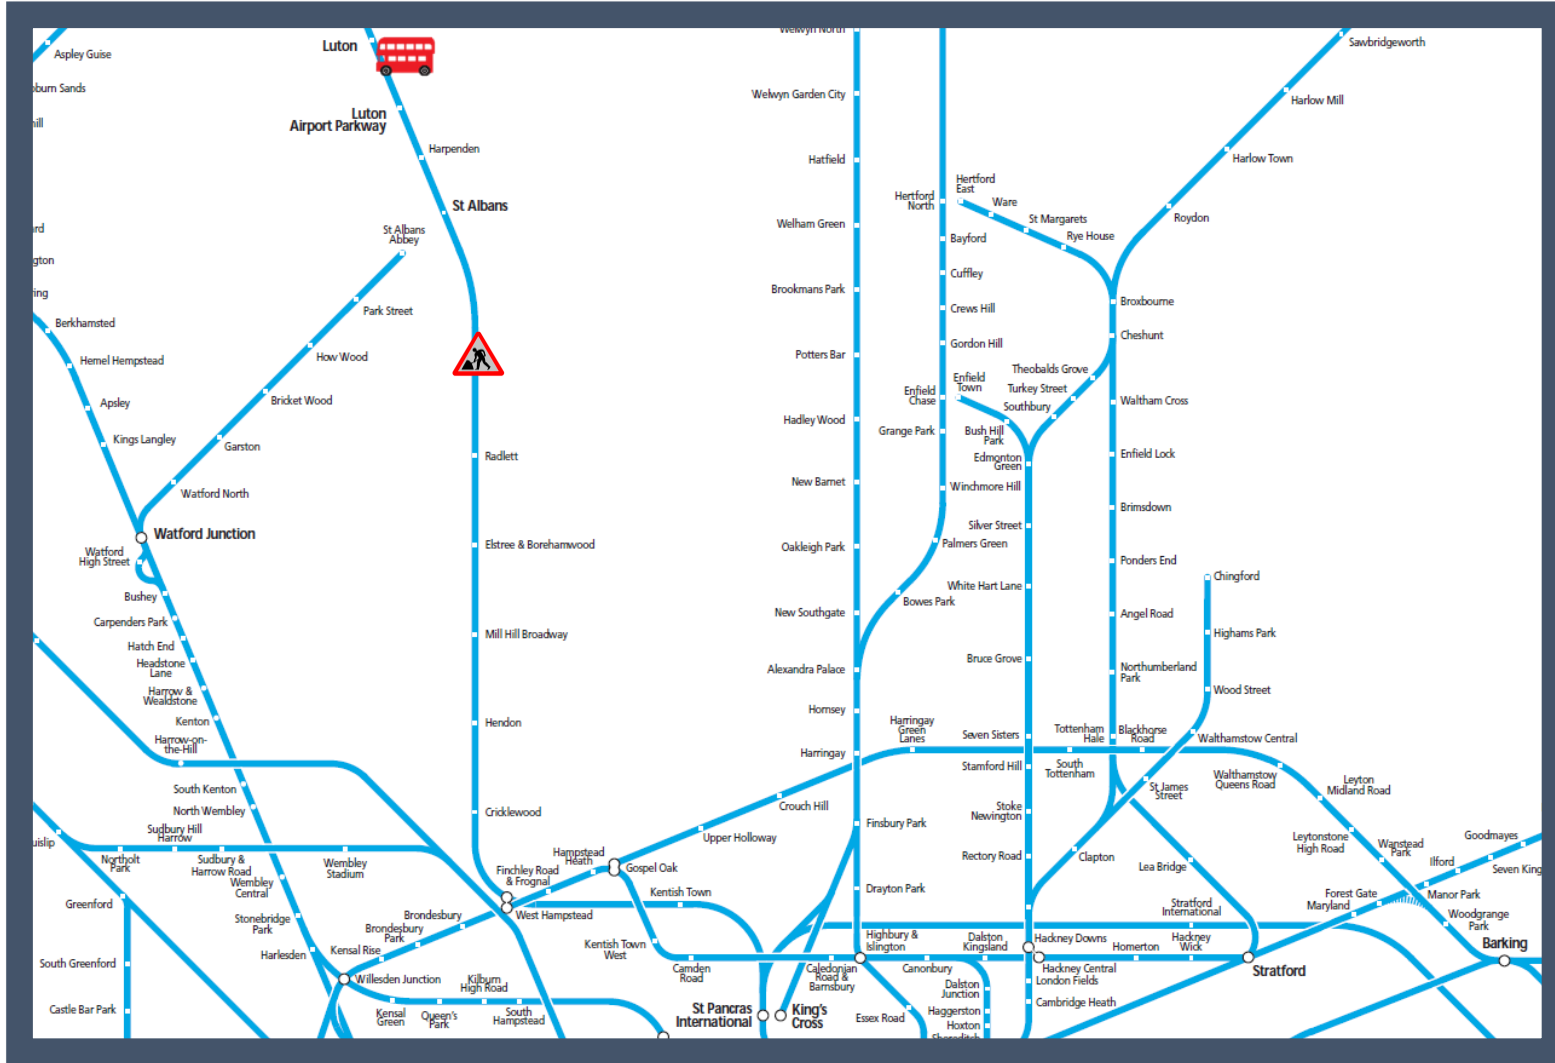

# Amended East Midlands Railway services to / from London St Pancras International

## TOC affected: East Midlands Railway

**Key:**

- Engineering Works
- Bus Replacement Services