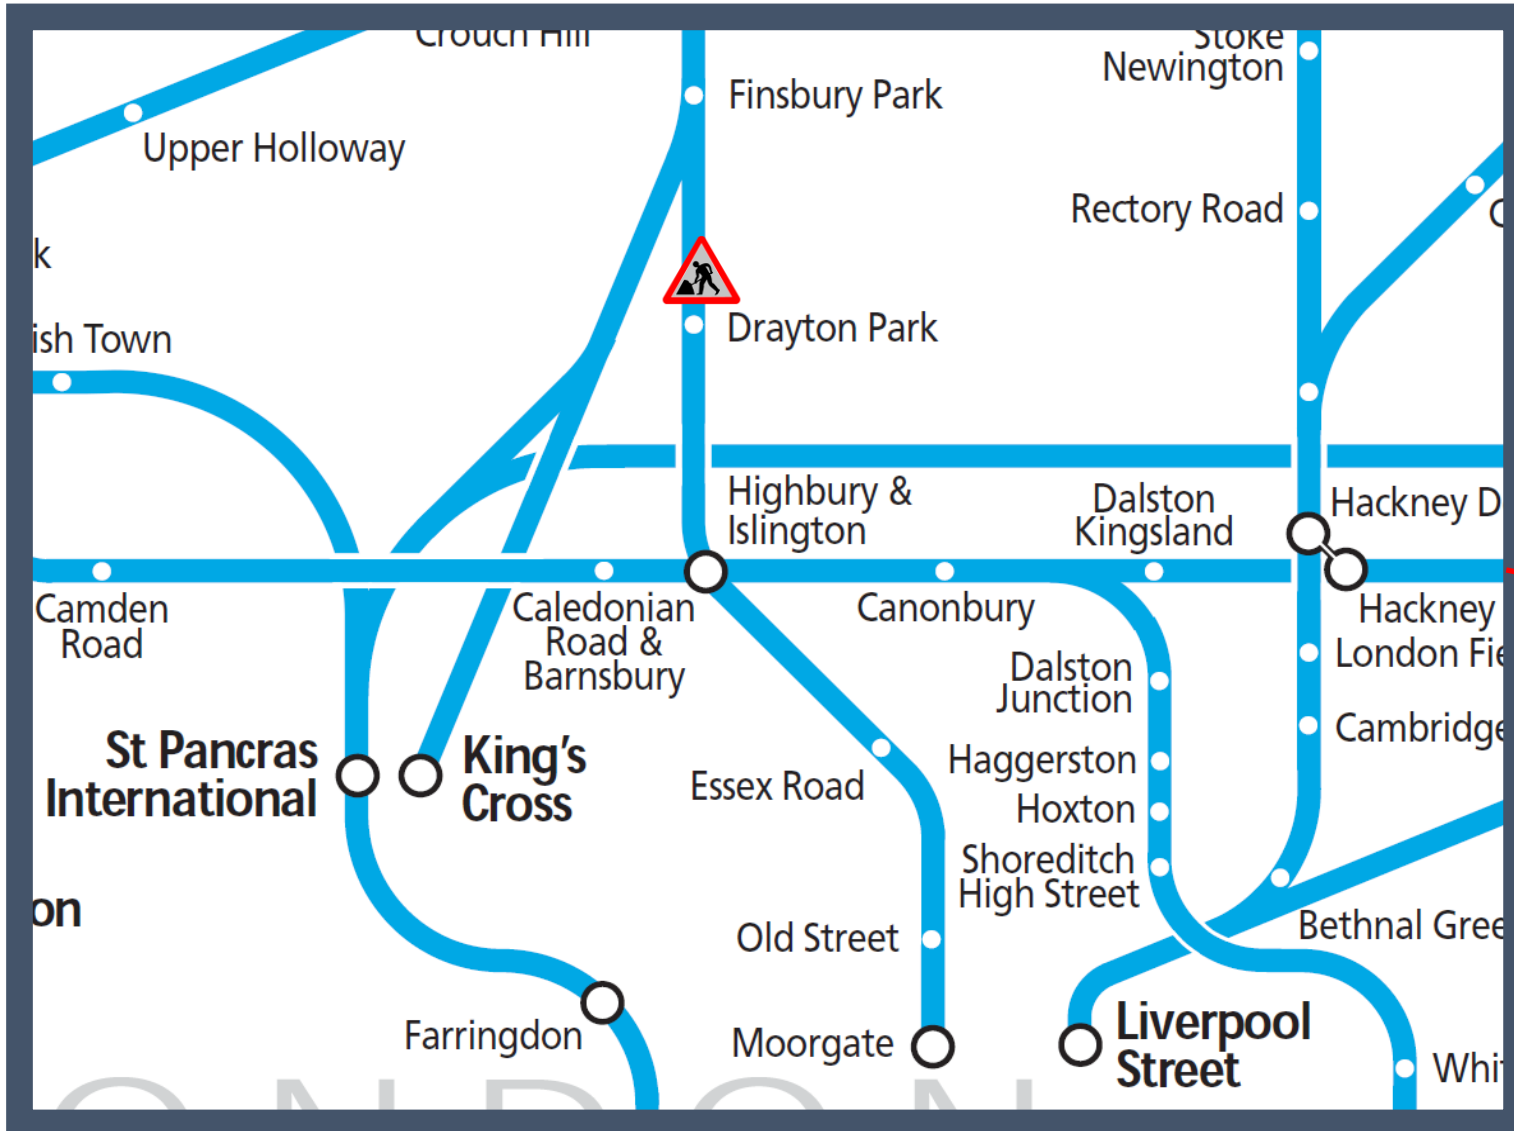

No trains to / from Moorgate  
TOC affected Great Northern

Key:

Engineering Works