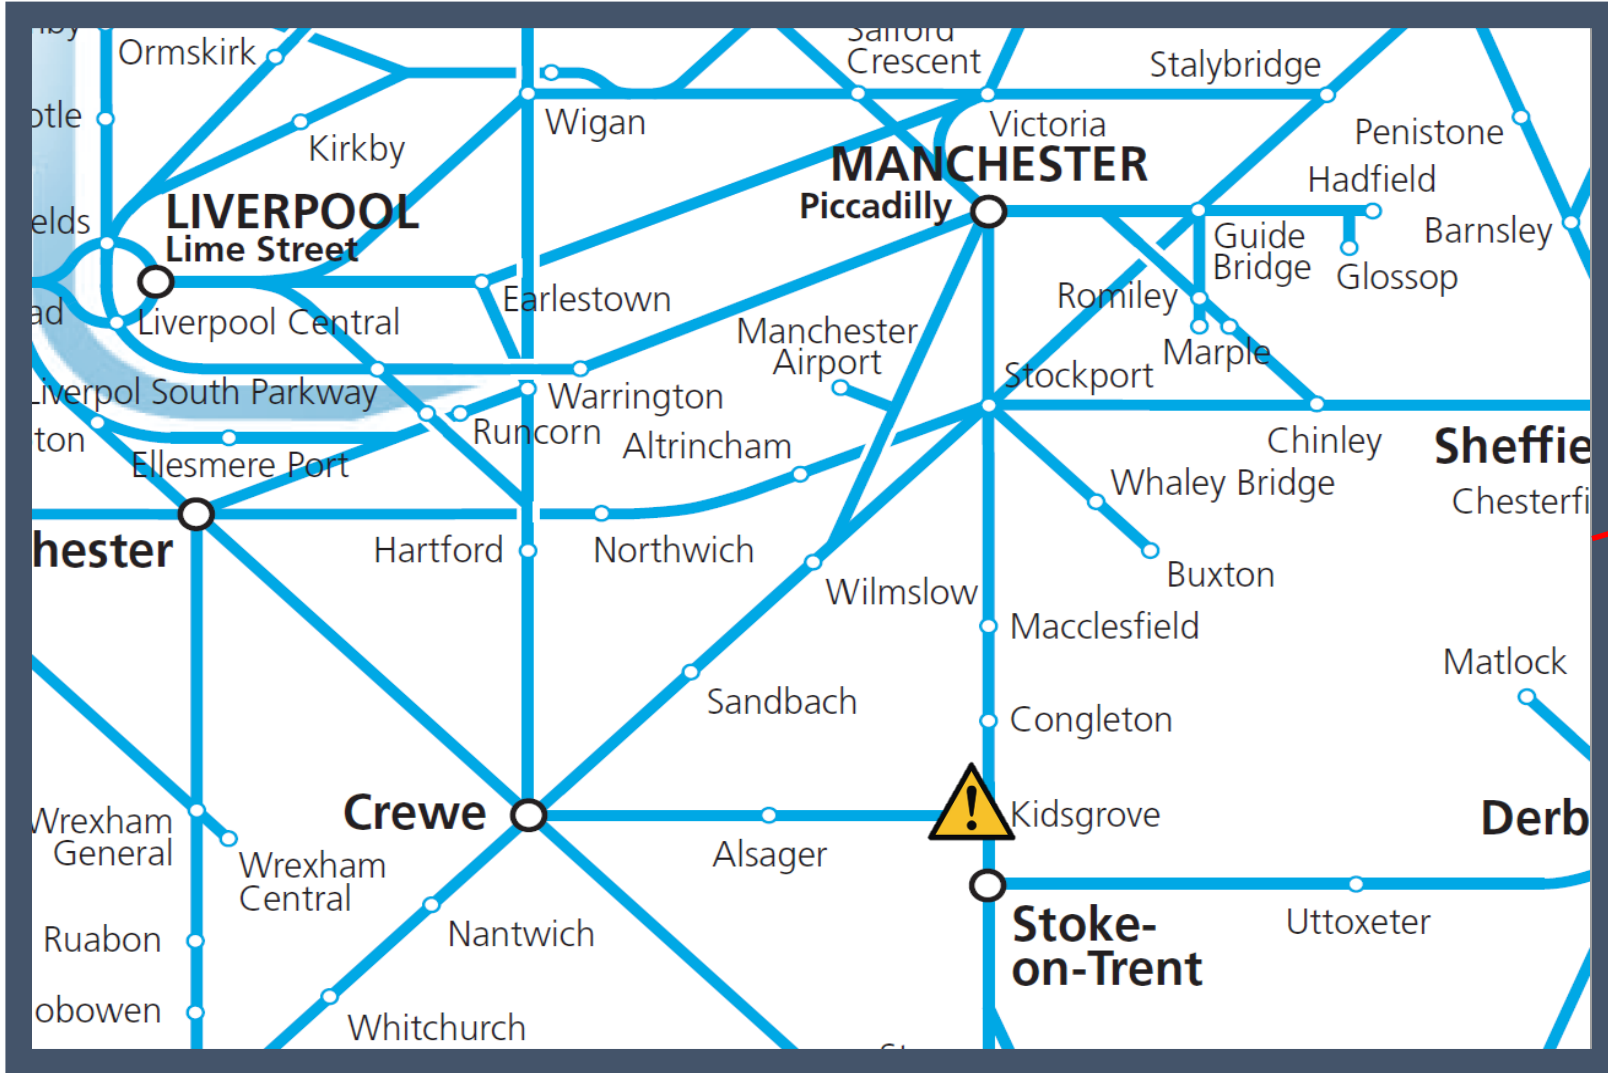

The emergency services are dealing with an incident between Stoke-on-Trent and Macclesfield

TOCs affected: Avanti West Coast, CrossCountry, Northern

Key:

	Disruption
--	------------