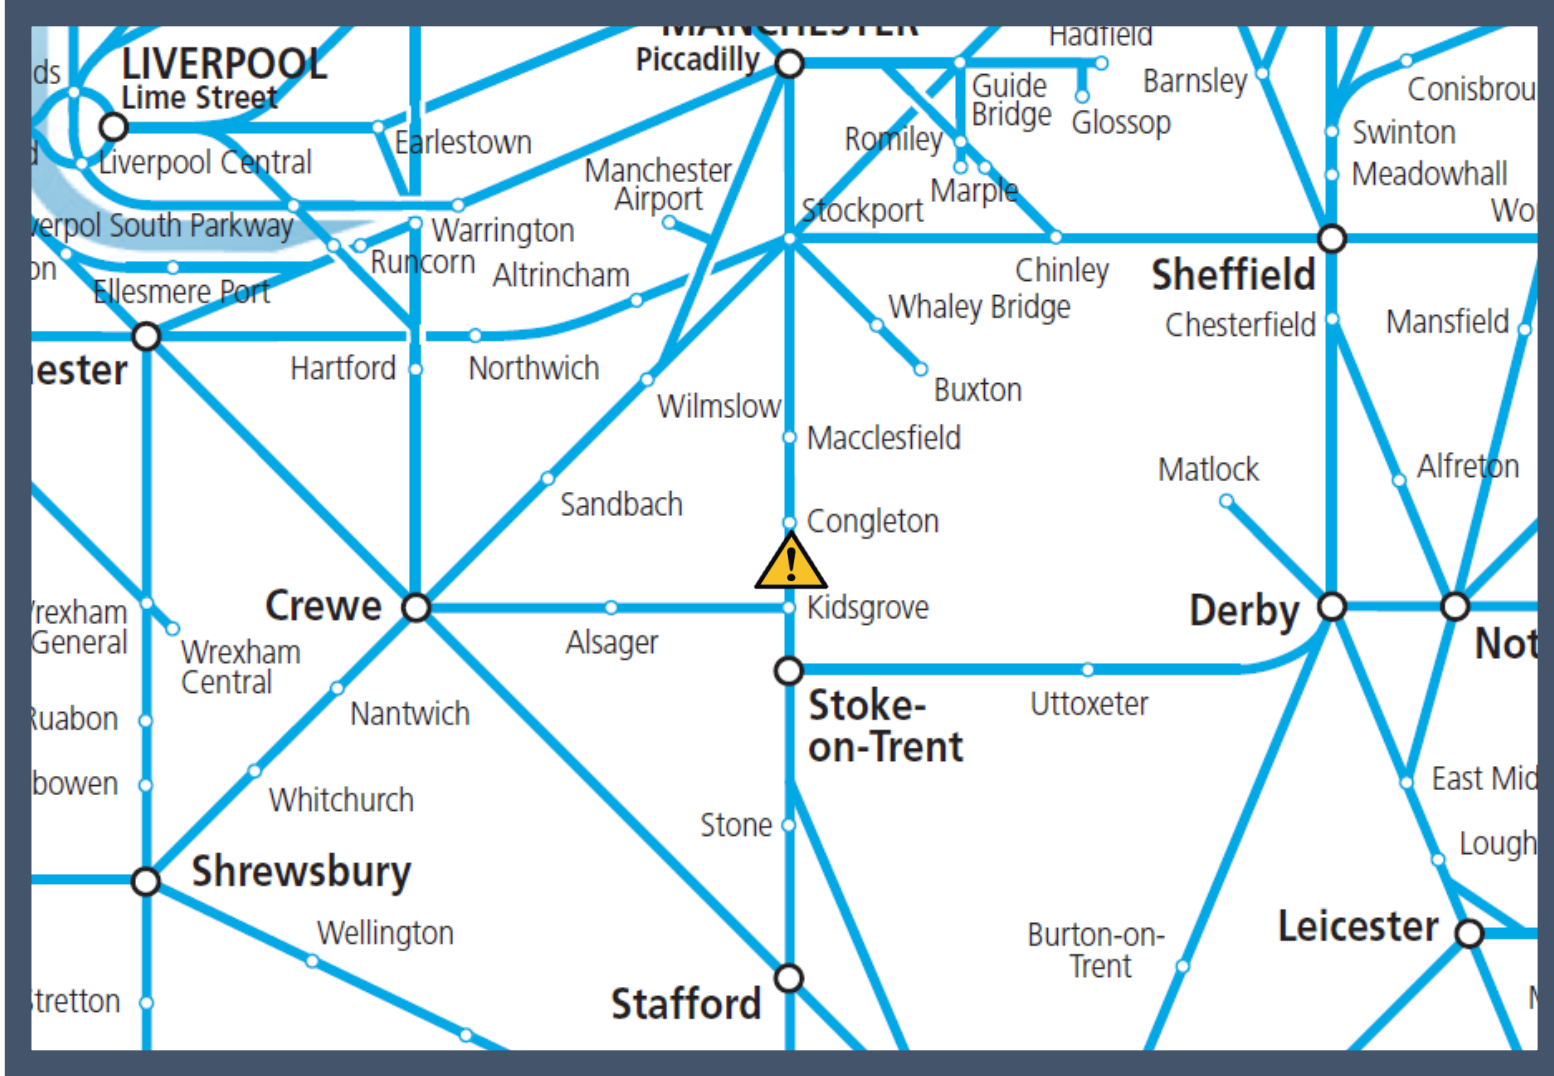

Animals on the railway between Macclesfield and Stoke-on-Trent

TOCs affected: Avanti West Coast, CrossCountry, Northern

Key:

Disruption