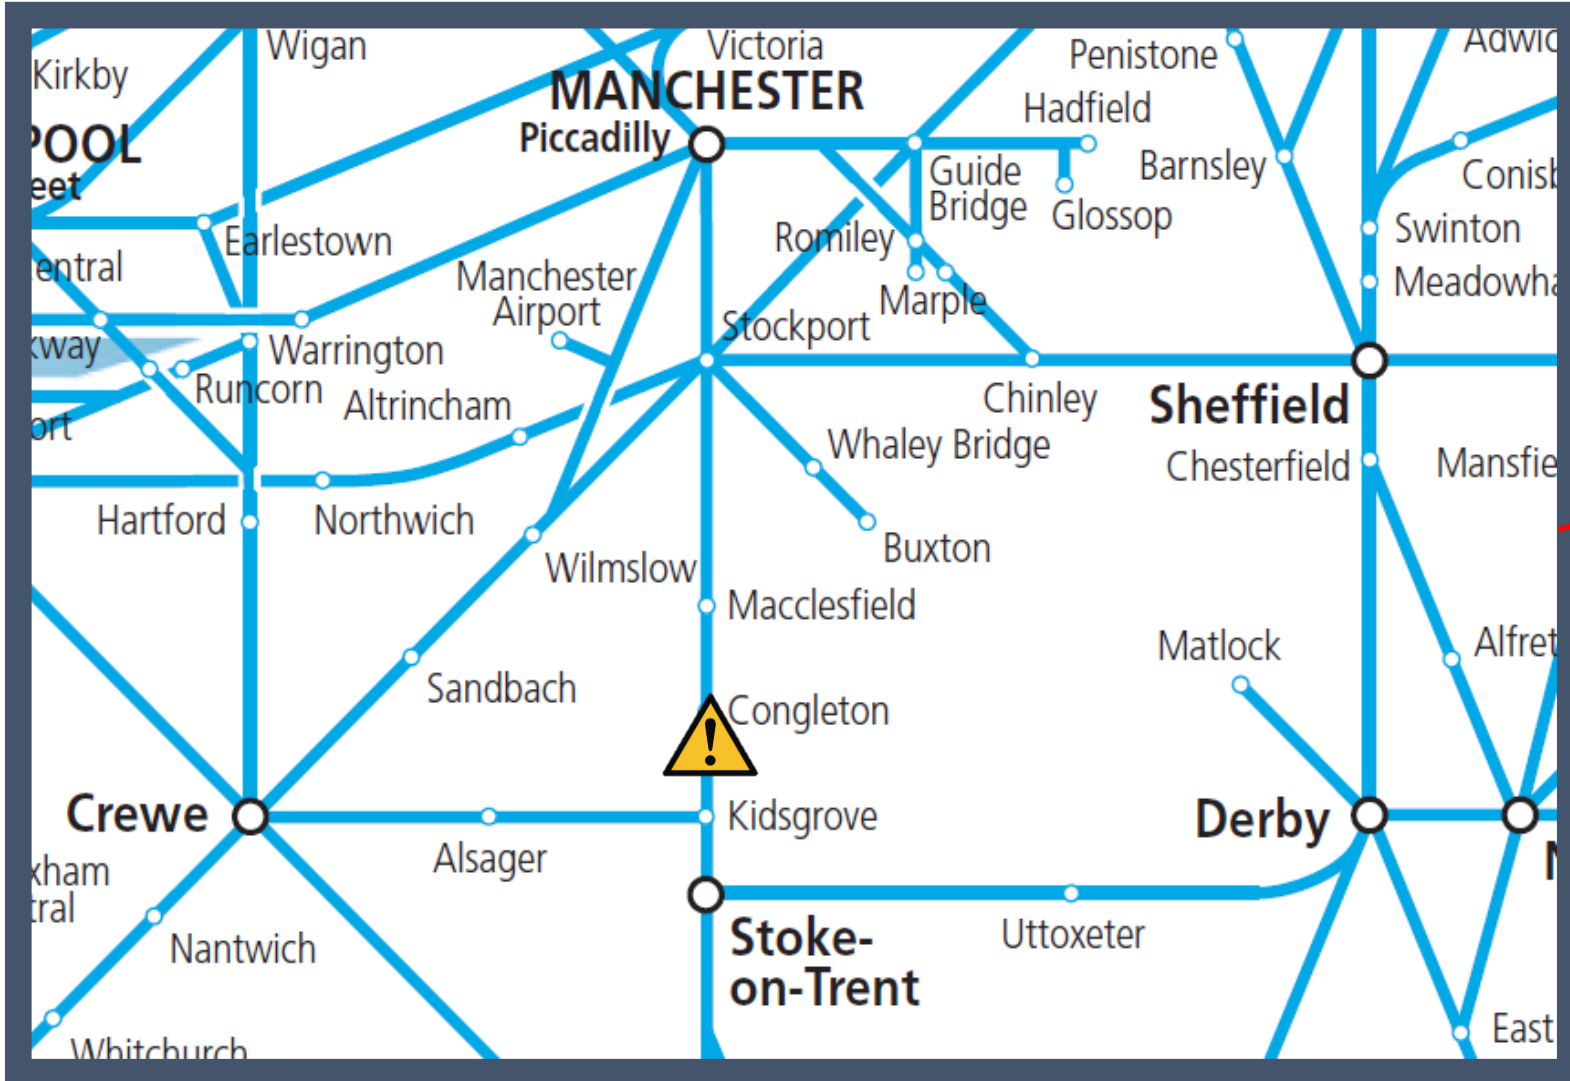

An obstruction on the track between Macclesfield and Stoke-on-Trent

TOCs affected: Avanti West Coast, CrossCountry, Northern;

Key:

	Disruption
--	------------