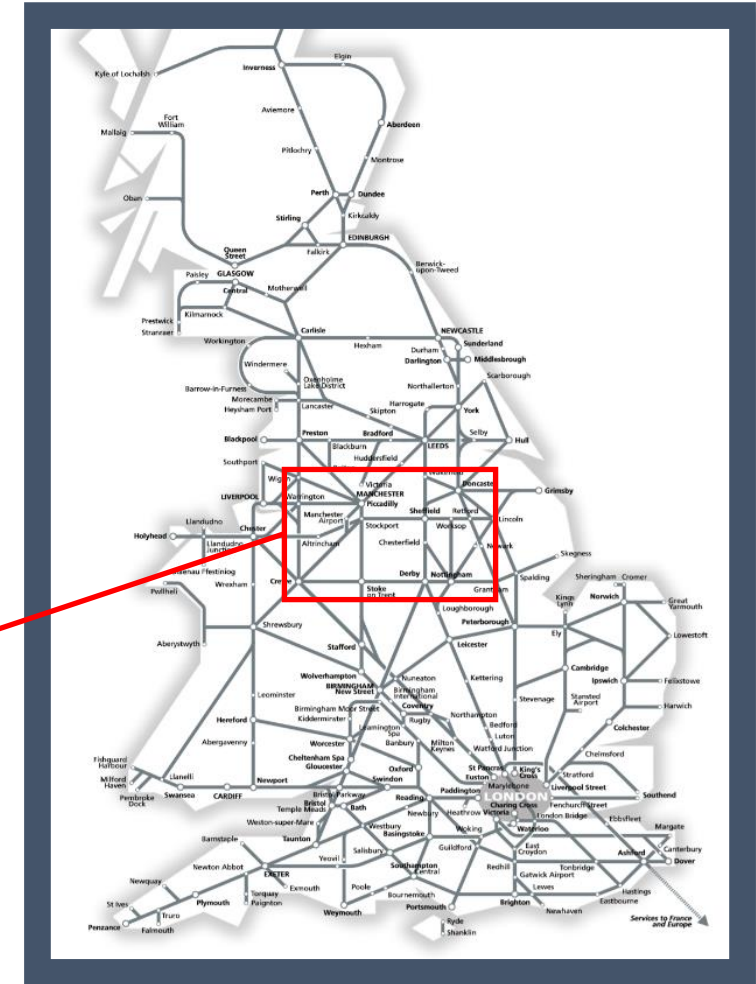

A fault on a train between Stoke-on-Trent and Macclesfield

TOCs affected: Avanti West Coast, CrossCountry, Northern

Key:

	Disruption
--	------------