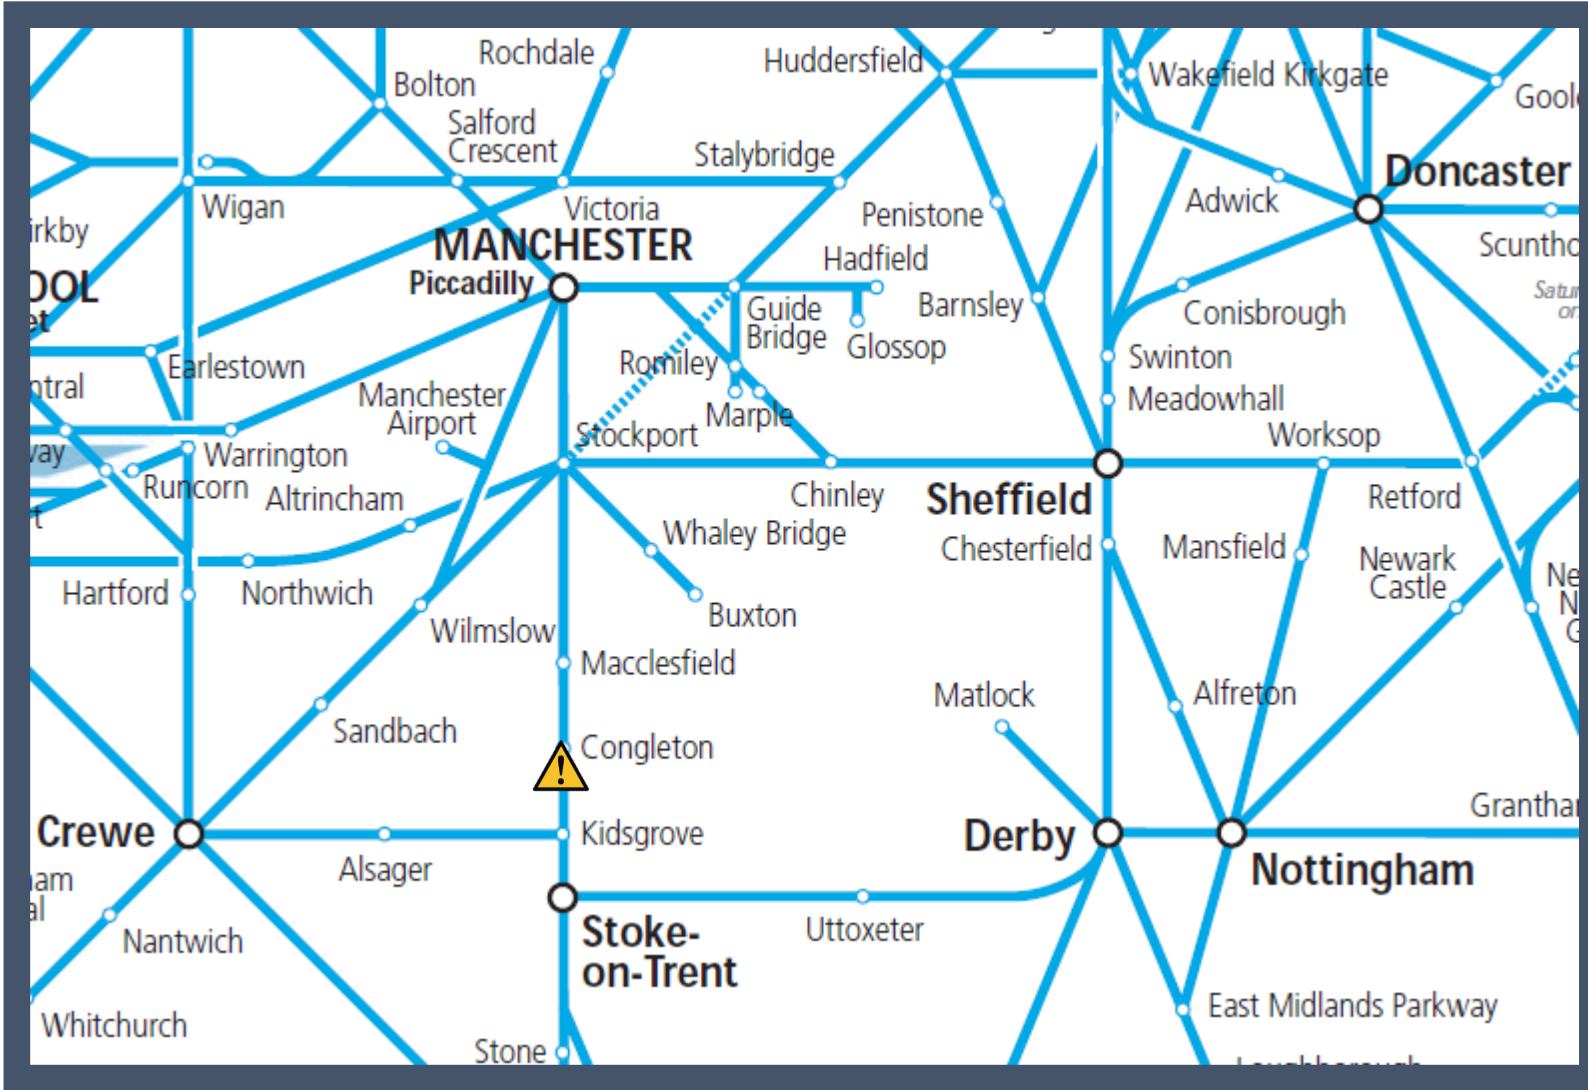

A fault on a train between Stoke-on-Trent and Macclesfield

TOCs affected: Avanti West Coast, CrossCountry, Northern

Key:

	Disruption
--	------------