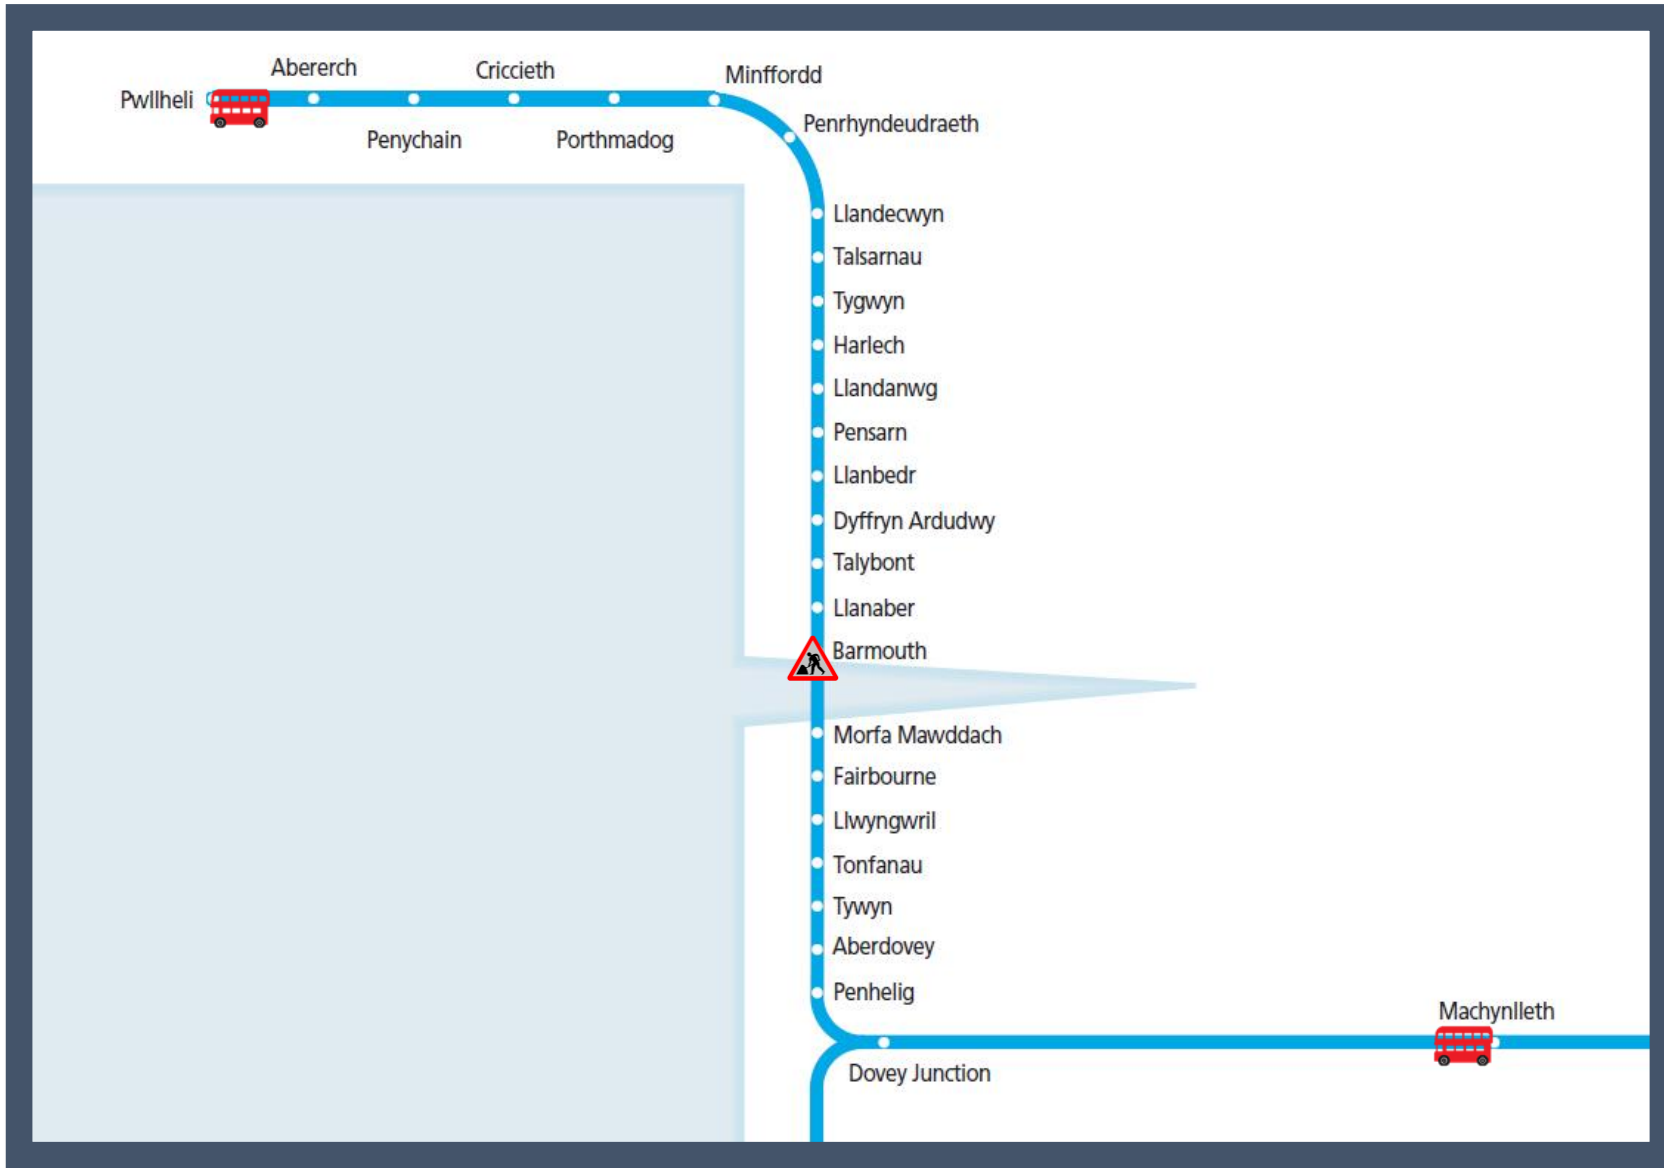

Amended train services between Machynlleth and Pwllheli

TOC affected: Transport for Wales

Key:	
	Engineering Works
	Bus Replacement Services