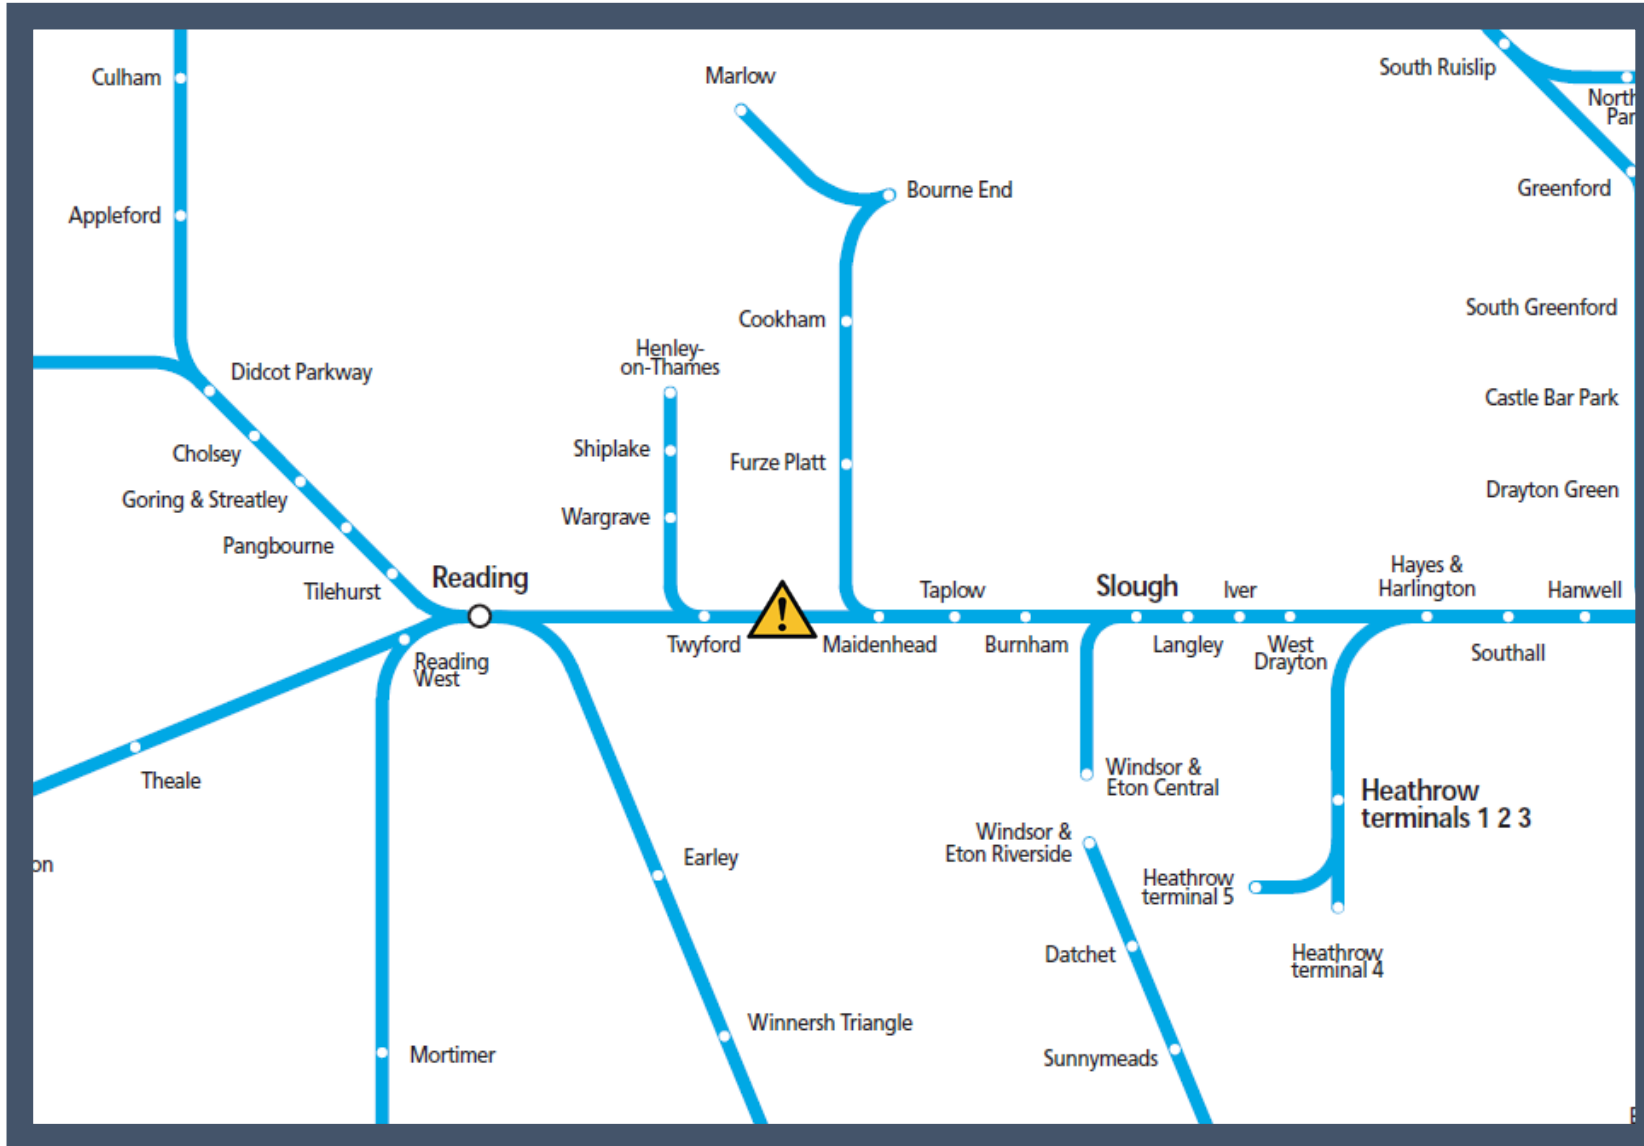

# A broken down train between Twyford and Maidenhead

TOCs affected: Great Western Railway; TfL Rail

Key:

Disruption