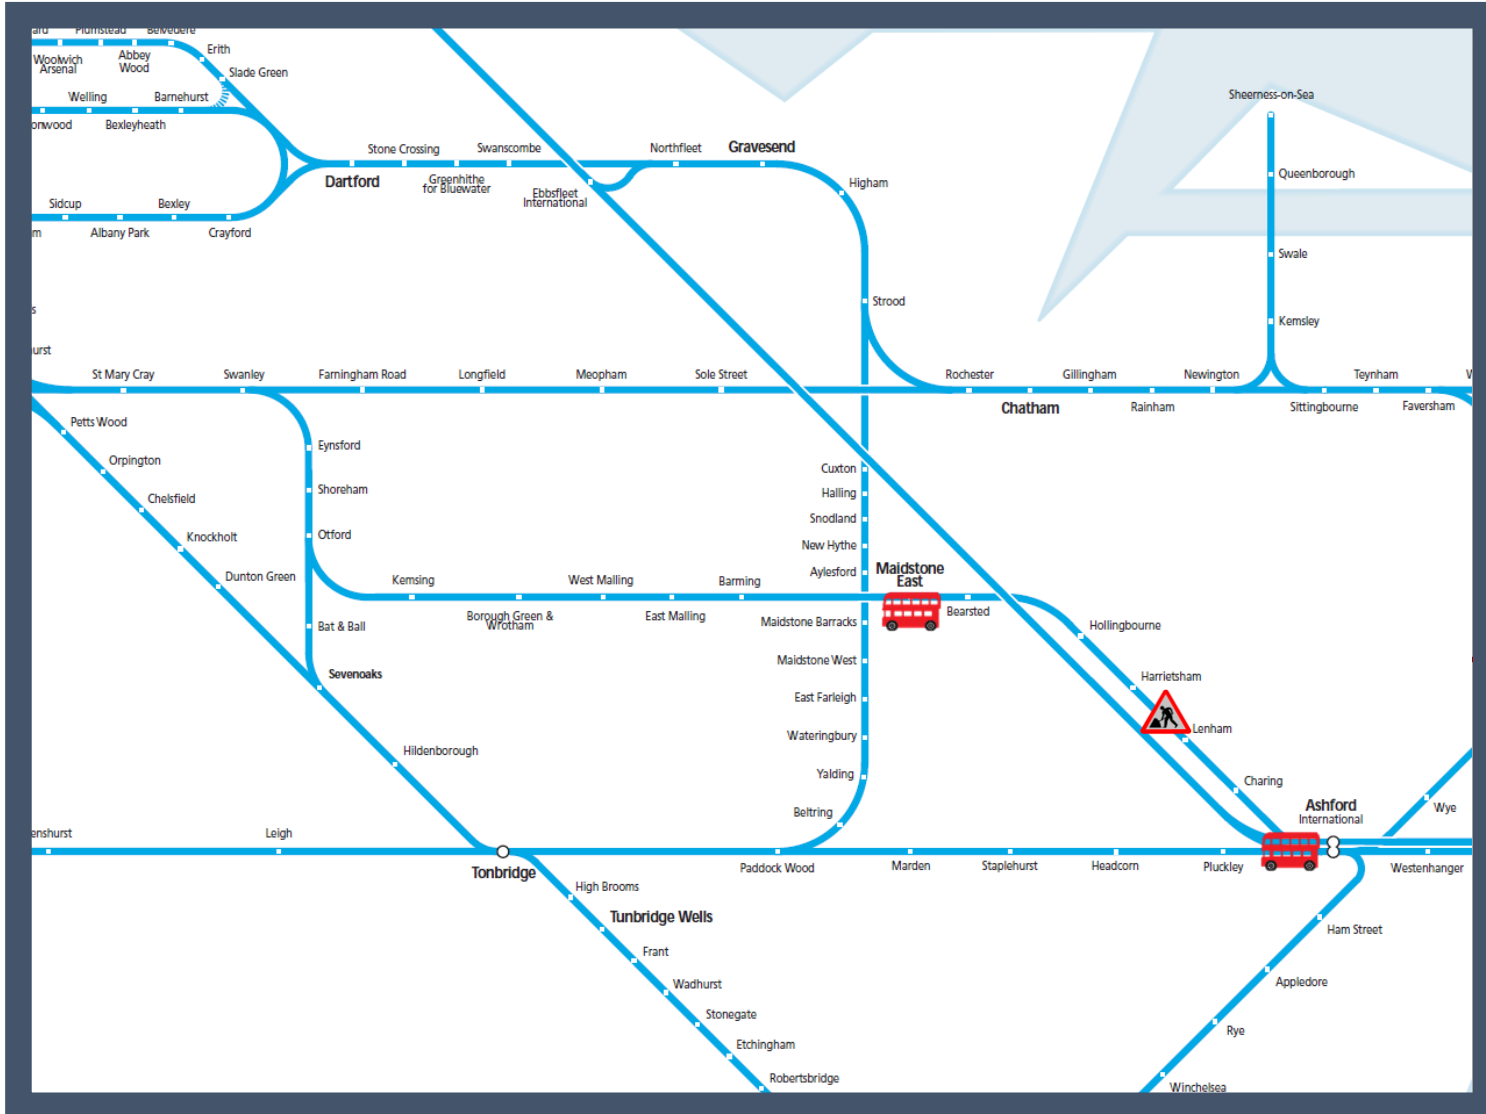

Buses replace all trains to / from Dover Priory

TOC affected: Southeastern

Key:

Engineering Works

Bus Replacement Services