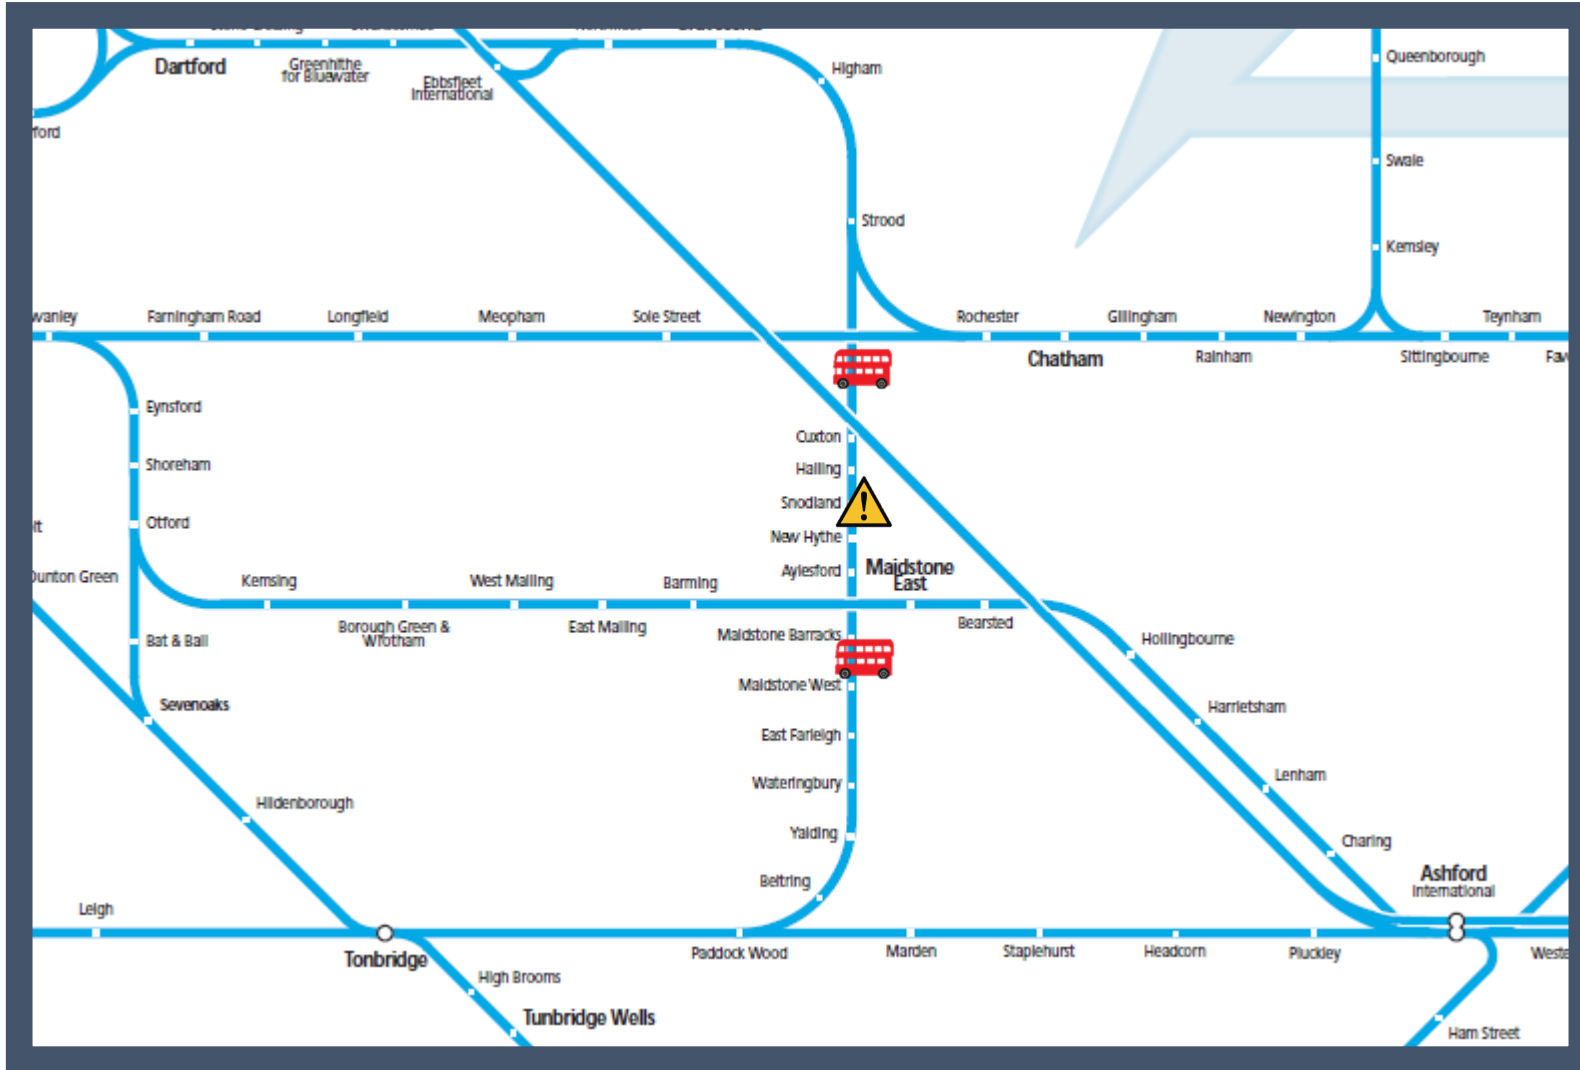

# A broken down train affecting services between Strood and Maidstone West

TOC affected: Southeastern

Key:

Disruption

Bus Replacement Service