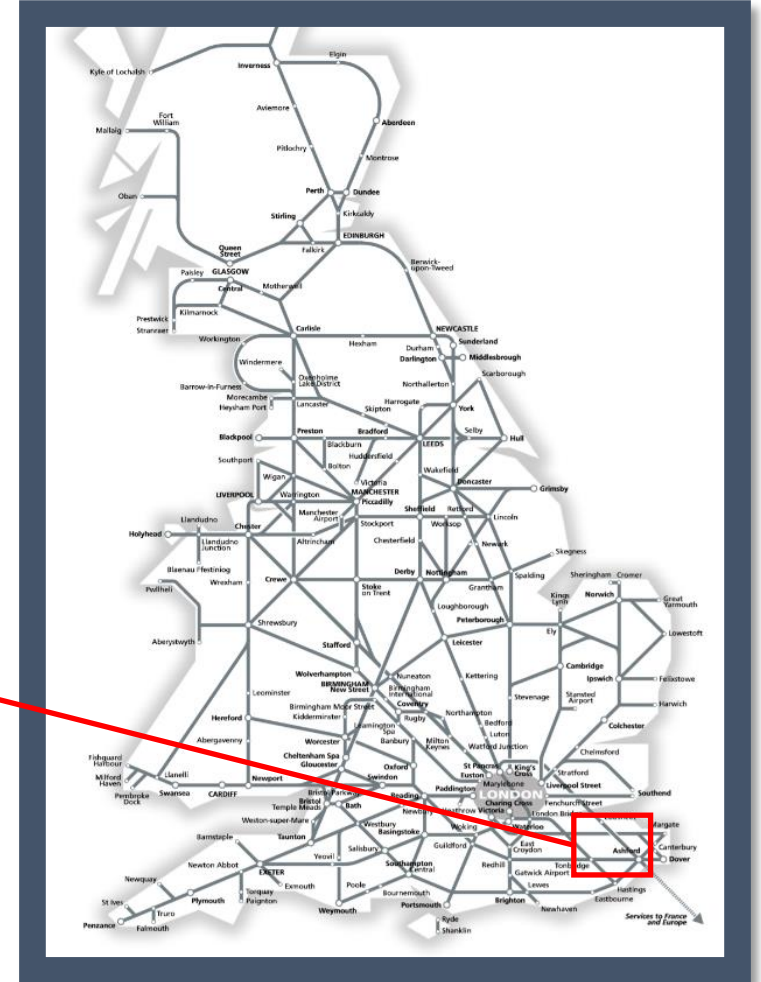

# A broken down train affecting services between Strood and Maidstone West

TOC affected: Southeastern

Key:

Disruption

Bus Replacement Service