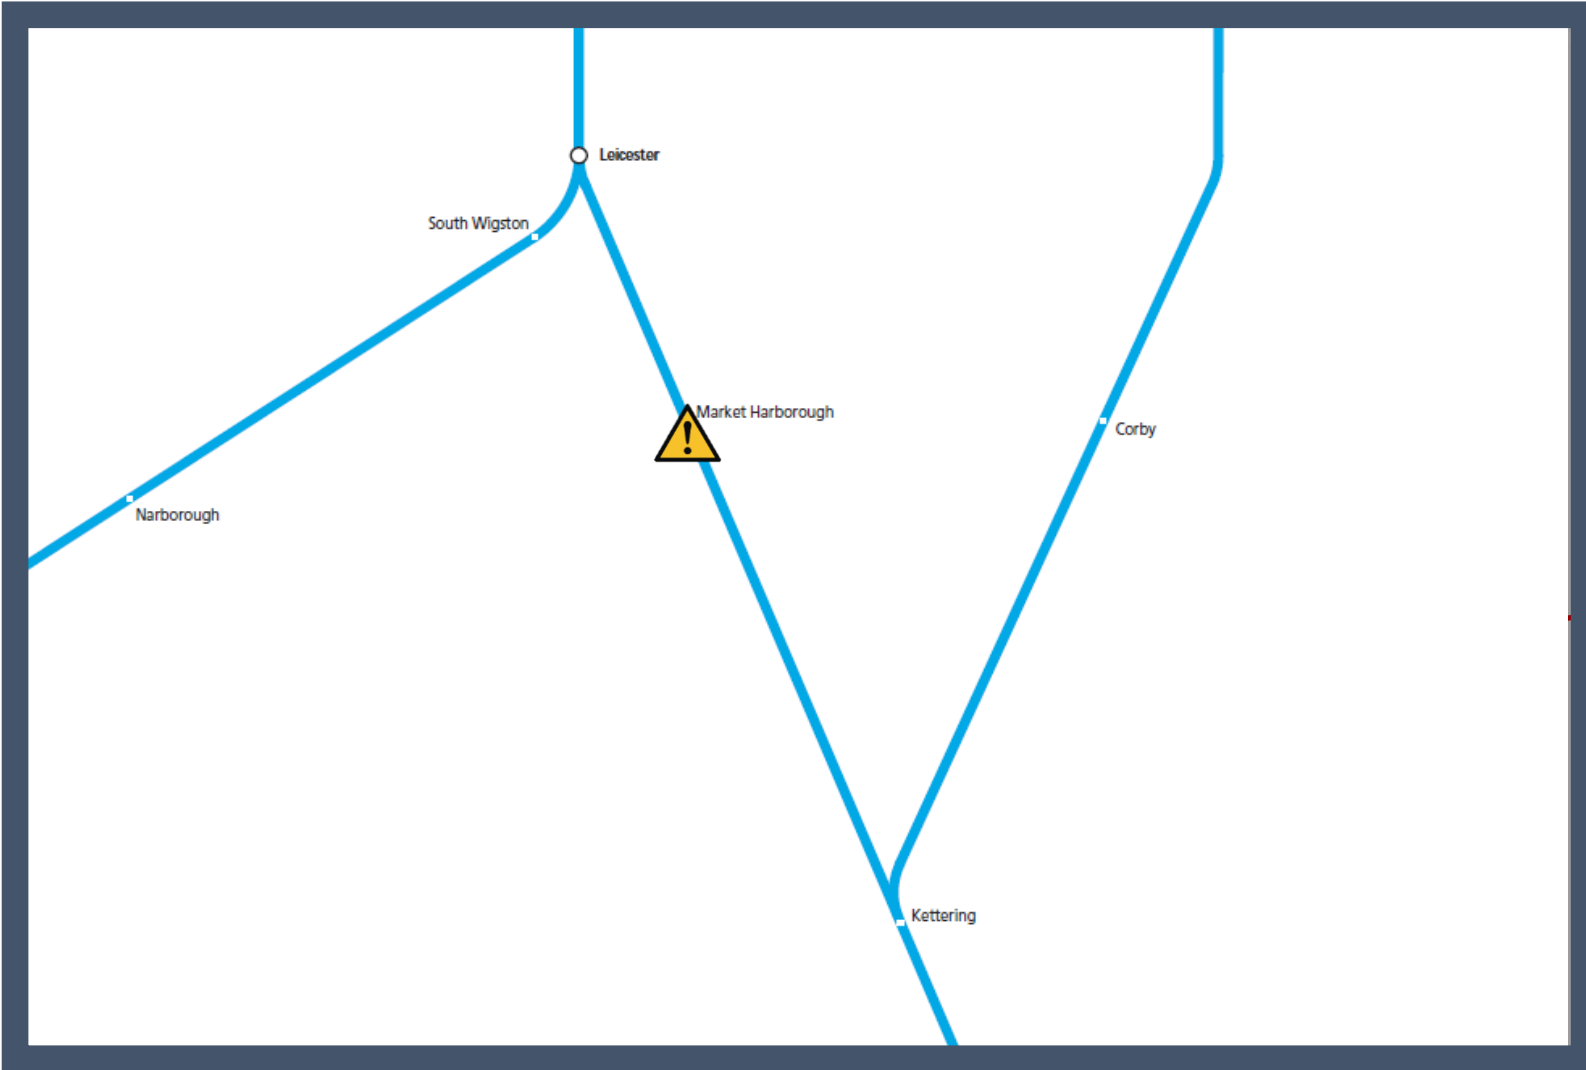

Flooding on the railway in the Market Harborough area

TOC affected: East Midlands Railway

Key:

Disruption