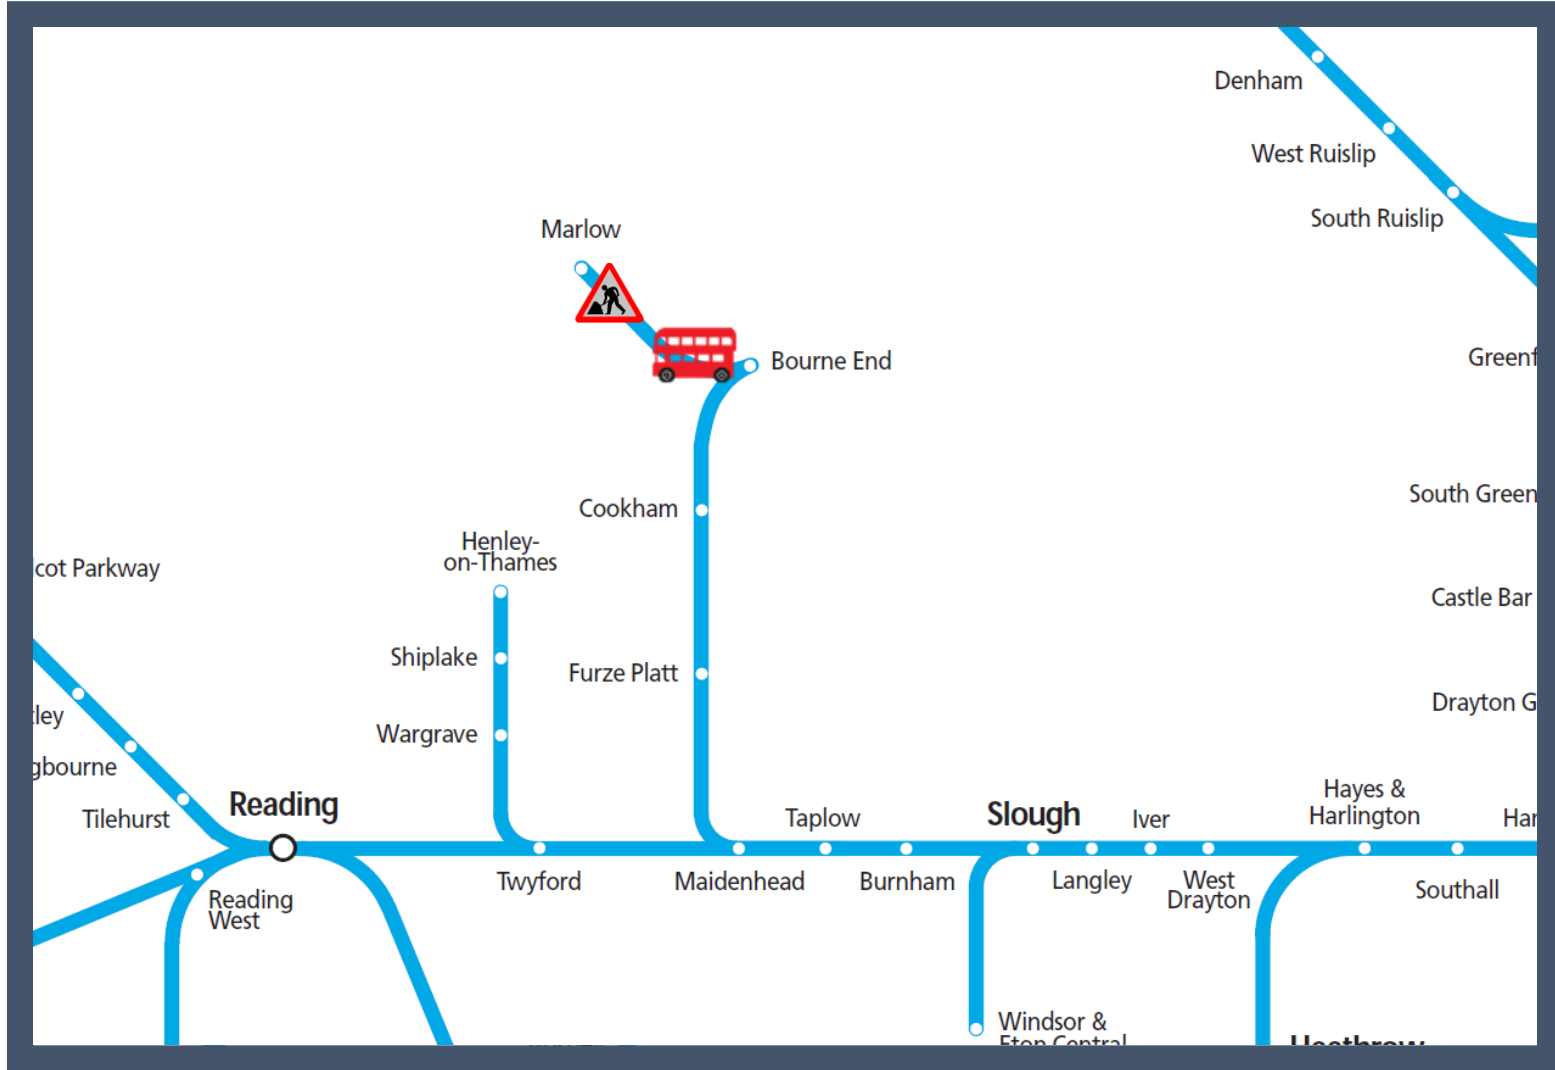

# Buses replace trains between Bourne End and Marlow

TOC affected: Great Western Railway

Key:

Engineering Works

Bus Replacement Services