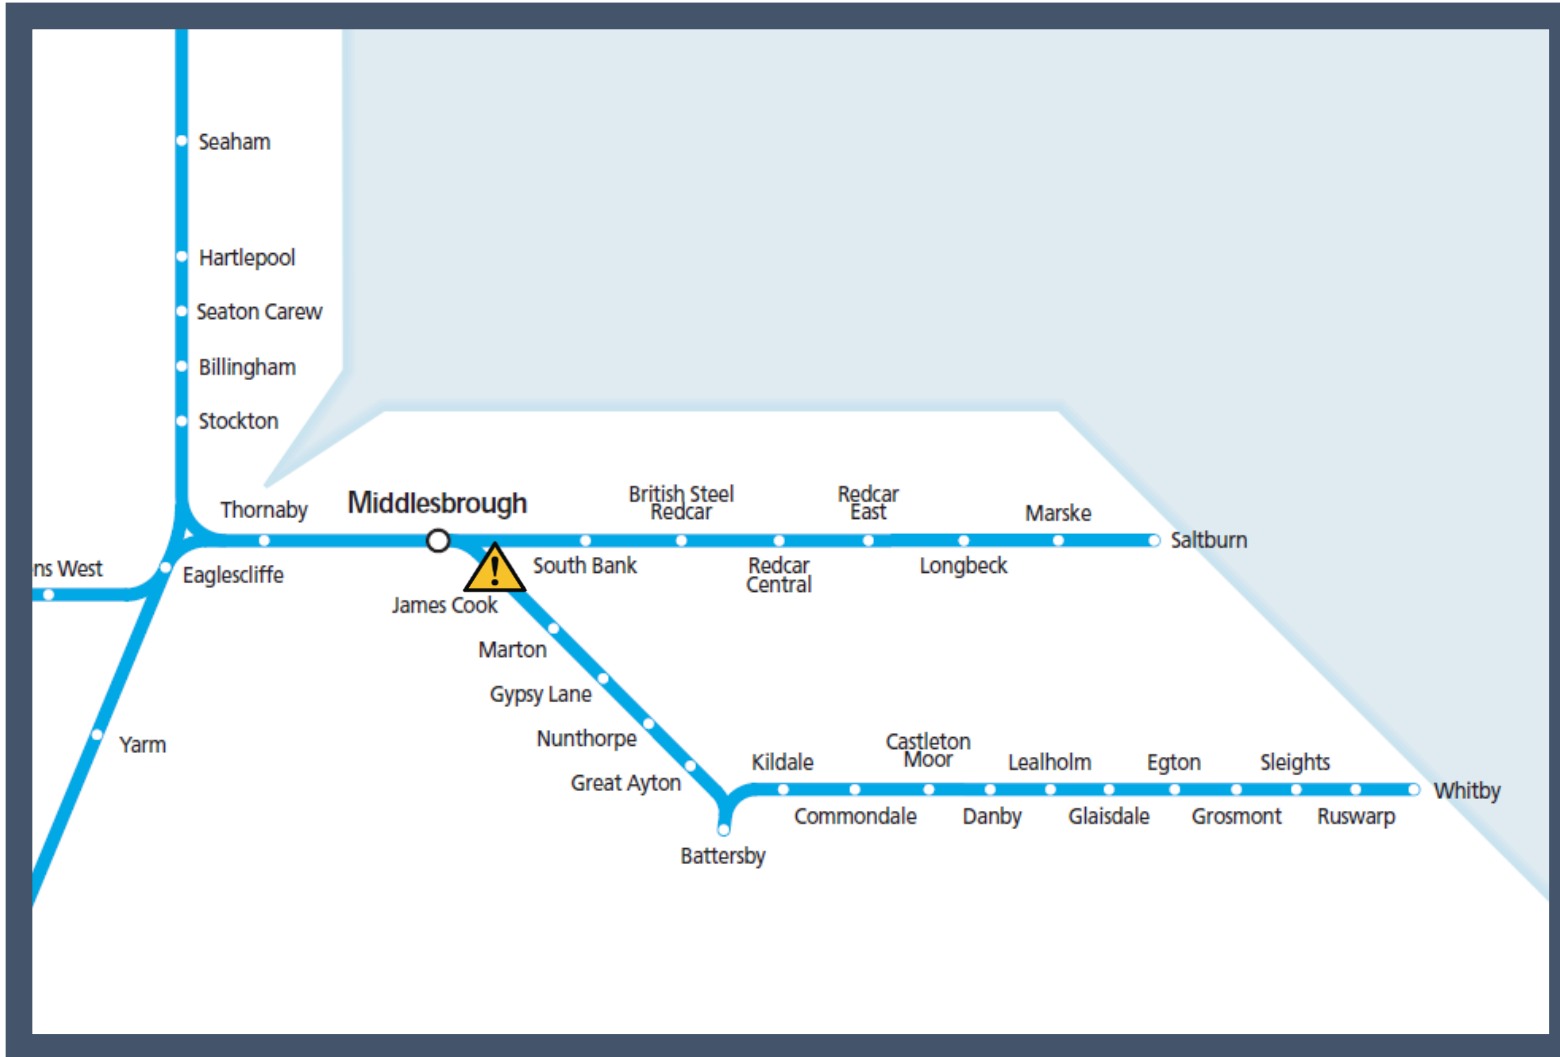

Emergency services dealing with an incident near the railway between Middlesbrough and James Cook

TOC affected: Northern

Key:

Disruption