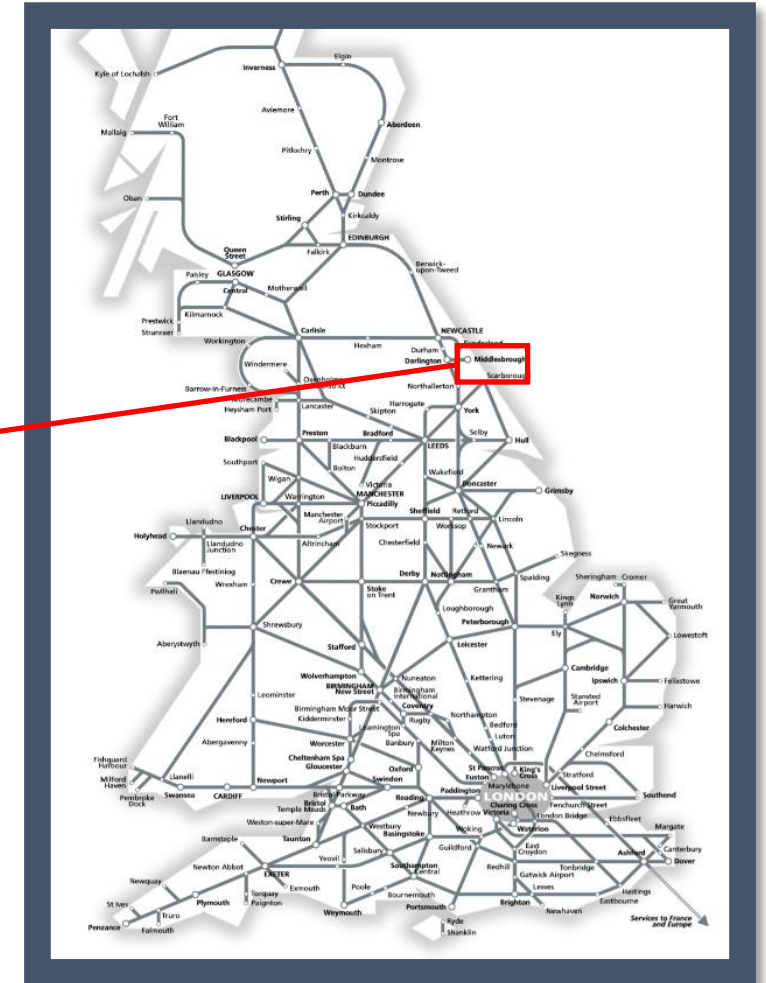

Emergency services dealing with an incident near the railway between Middlesbrough and James Cook

TOC affected: Northern

Key:

Disruption