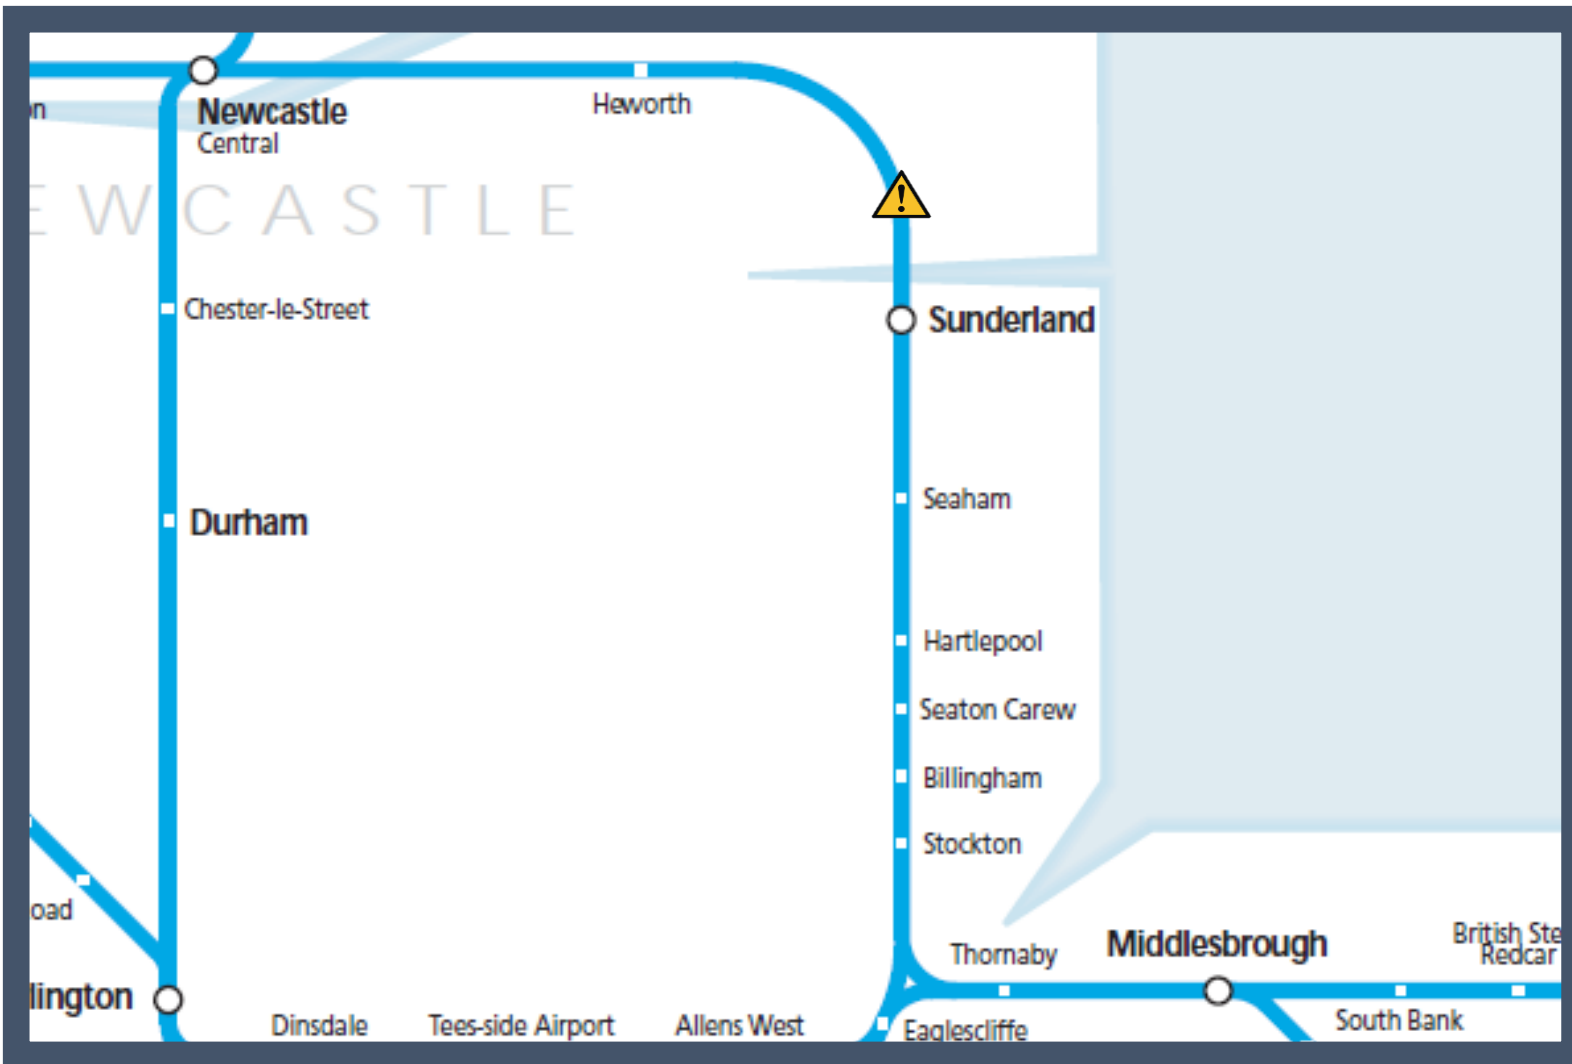

Emergency services are dealing with an incident between Newcastle and Middlesbrough
TOC affected: Northern

Key:

Disruption