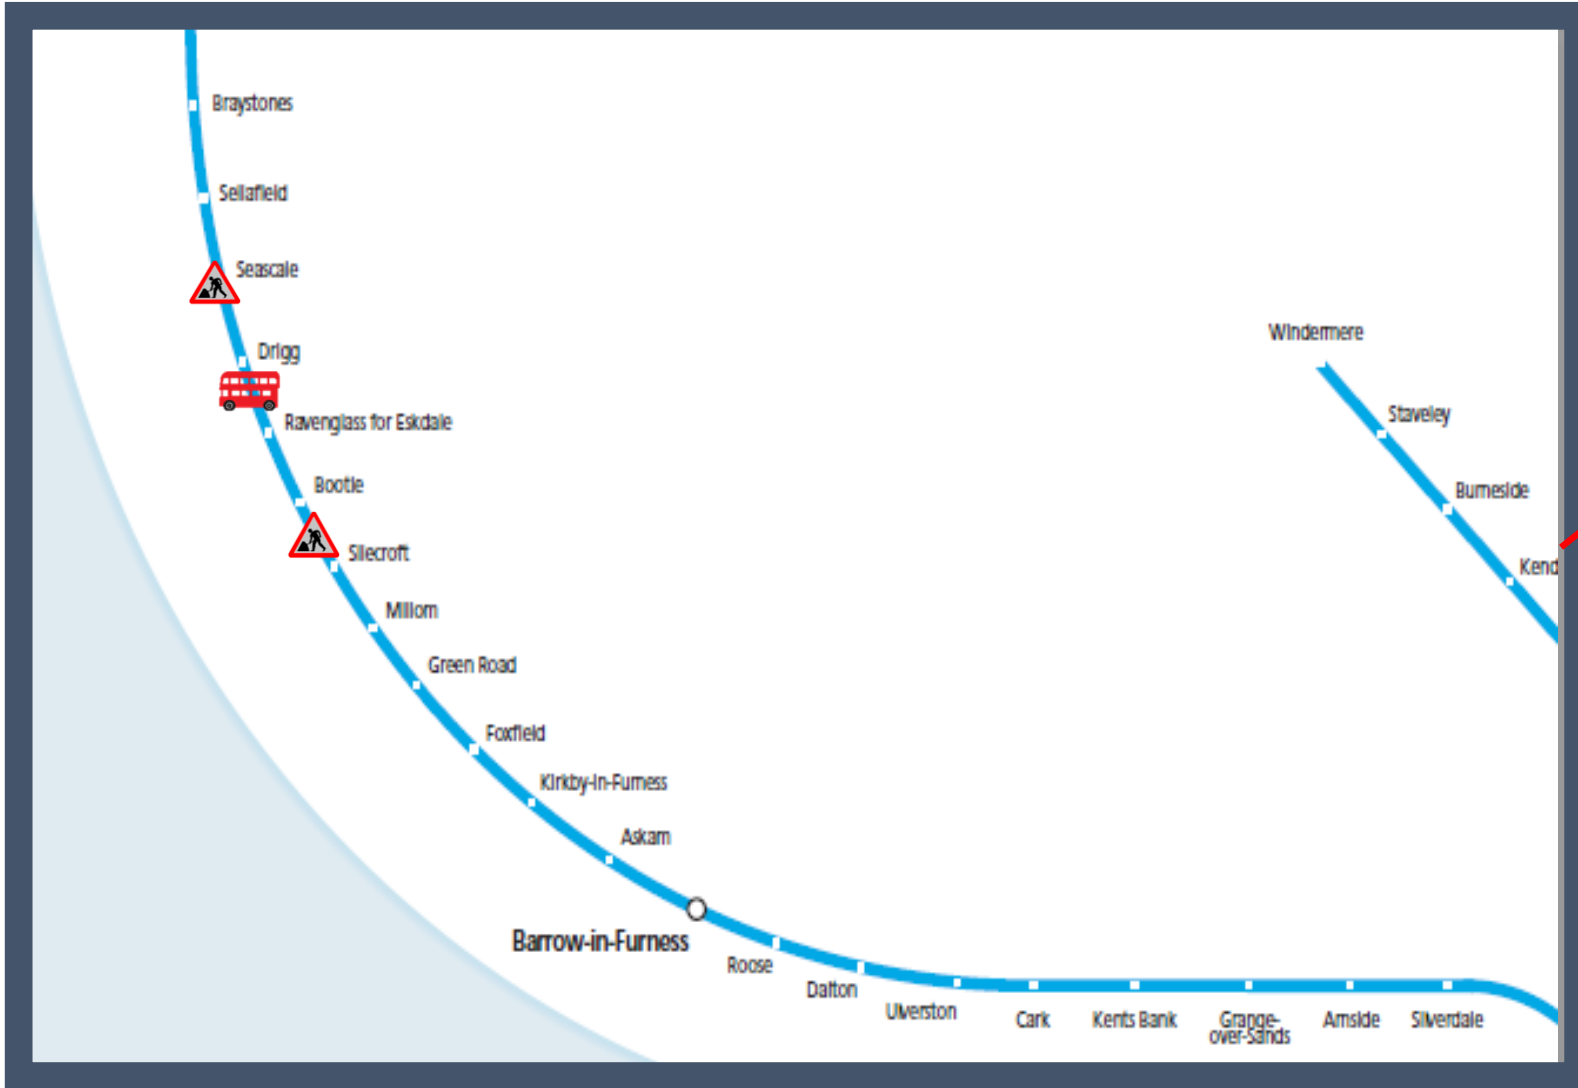

Engineering work is taking place between Millom and Sellafield TOC affected: Northern

Key:

Engineering Works

Bus Replacement Services