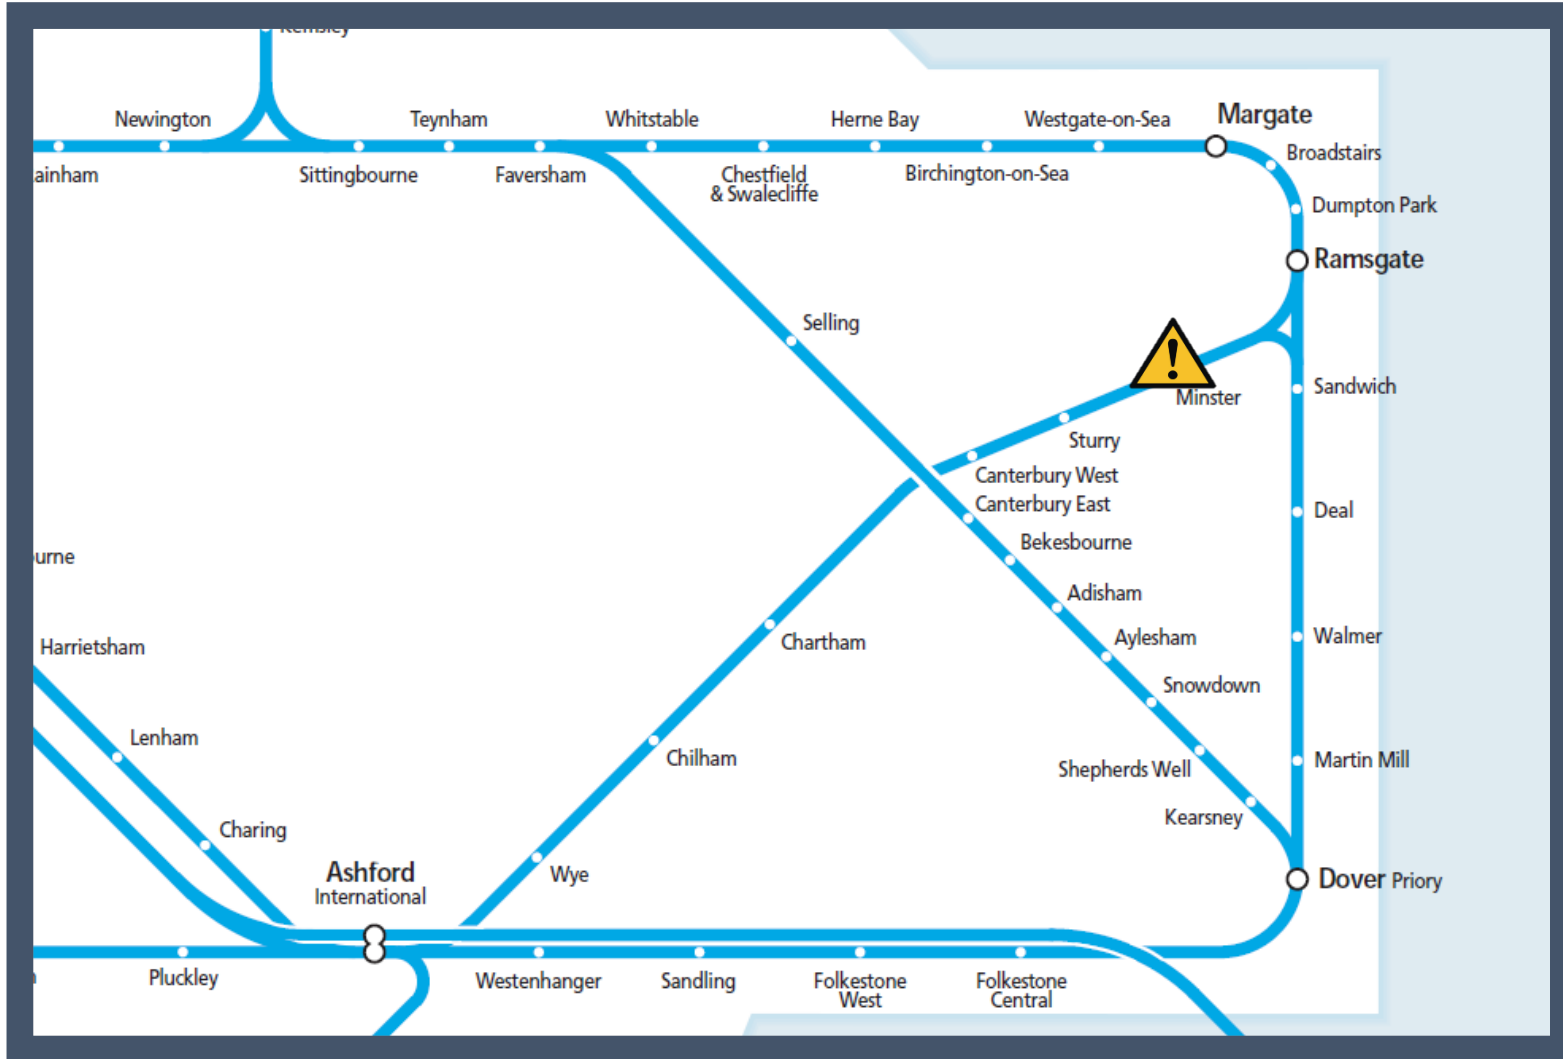

A trespass incident between Ramsgate and Ashford International TOC affected: Southeastern

Key:

Disruption