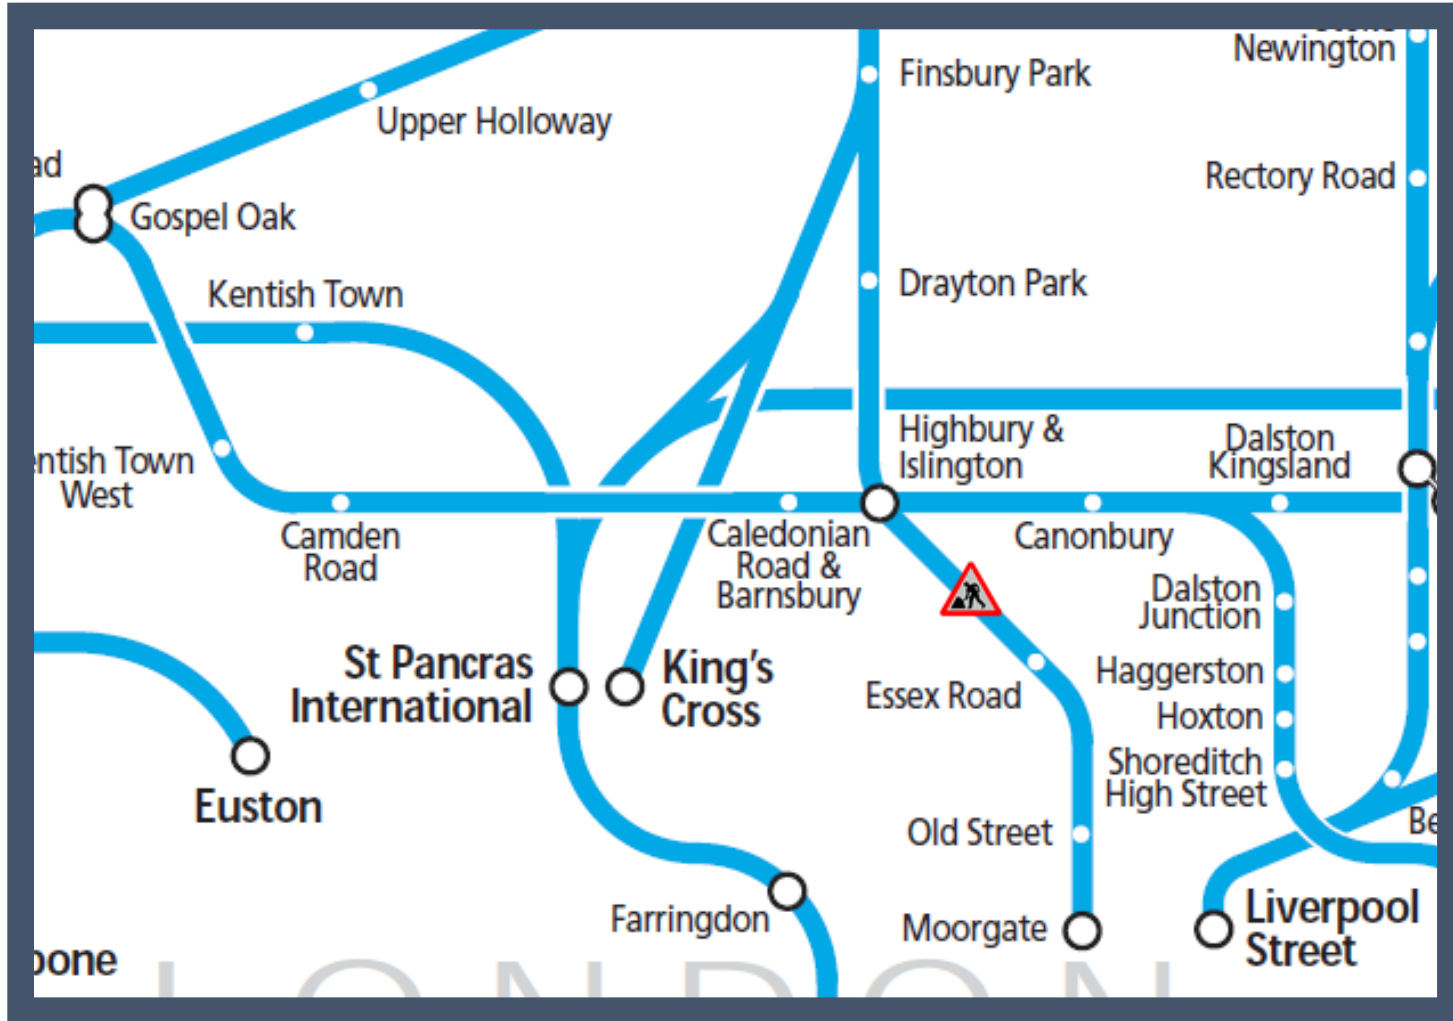

No trains to / from Moorgate
TOC affected: Great Northern

Key:

Engineering Works