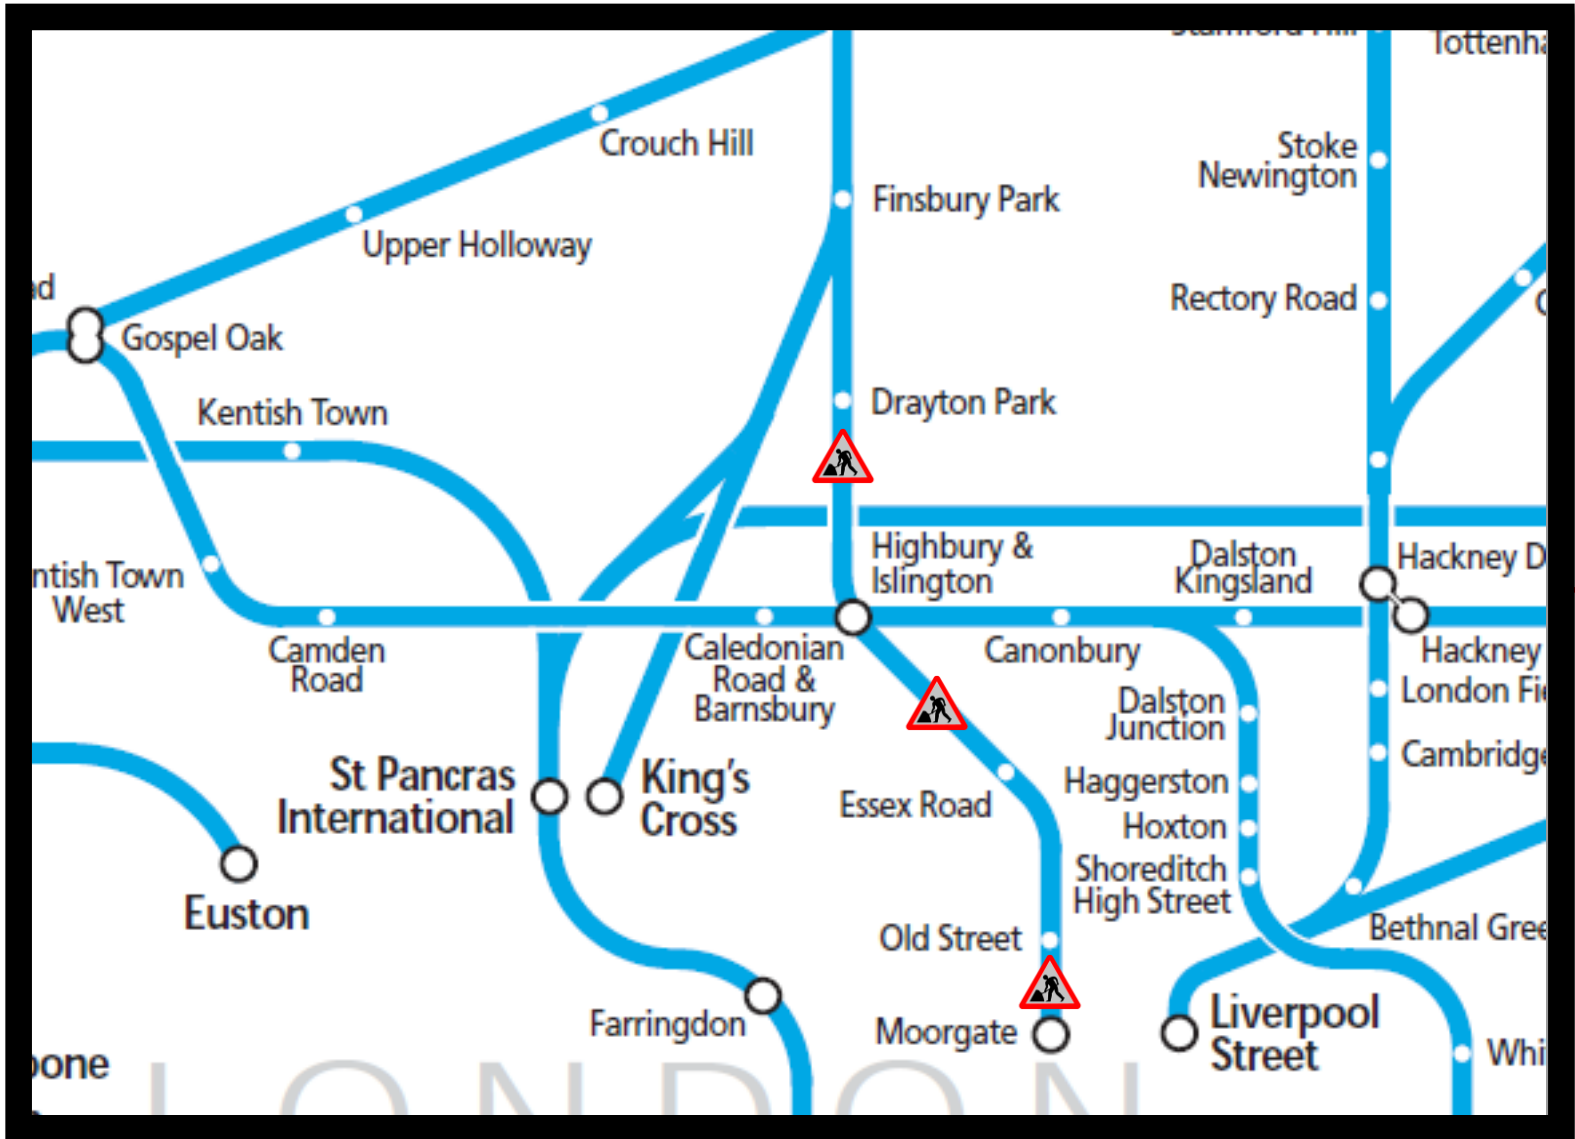

No overnight trains at Moorgate
TOC affected: Great Northern

Key:

	Engineering Works
--	-------------------