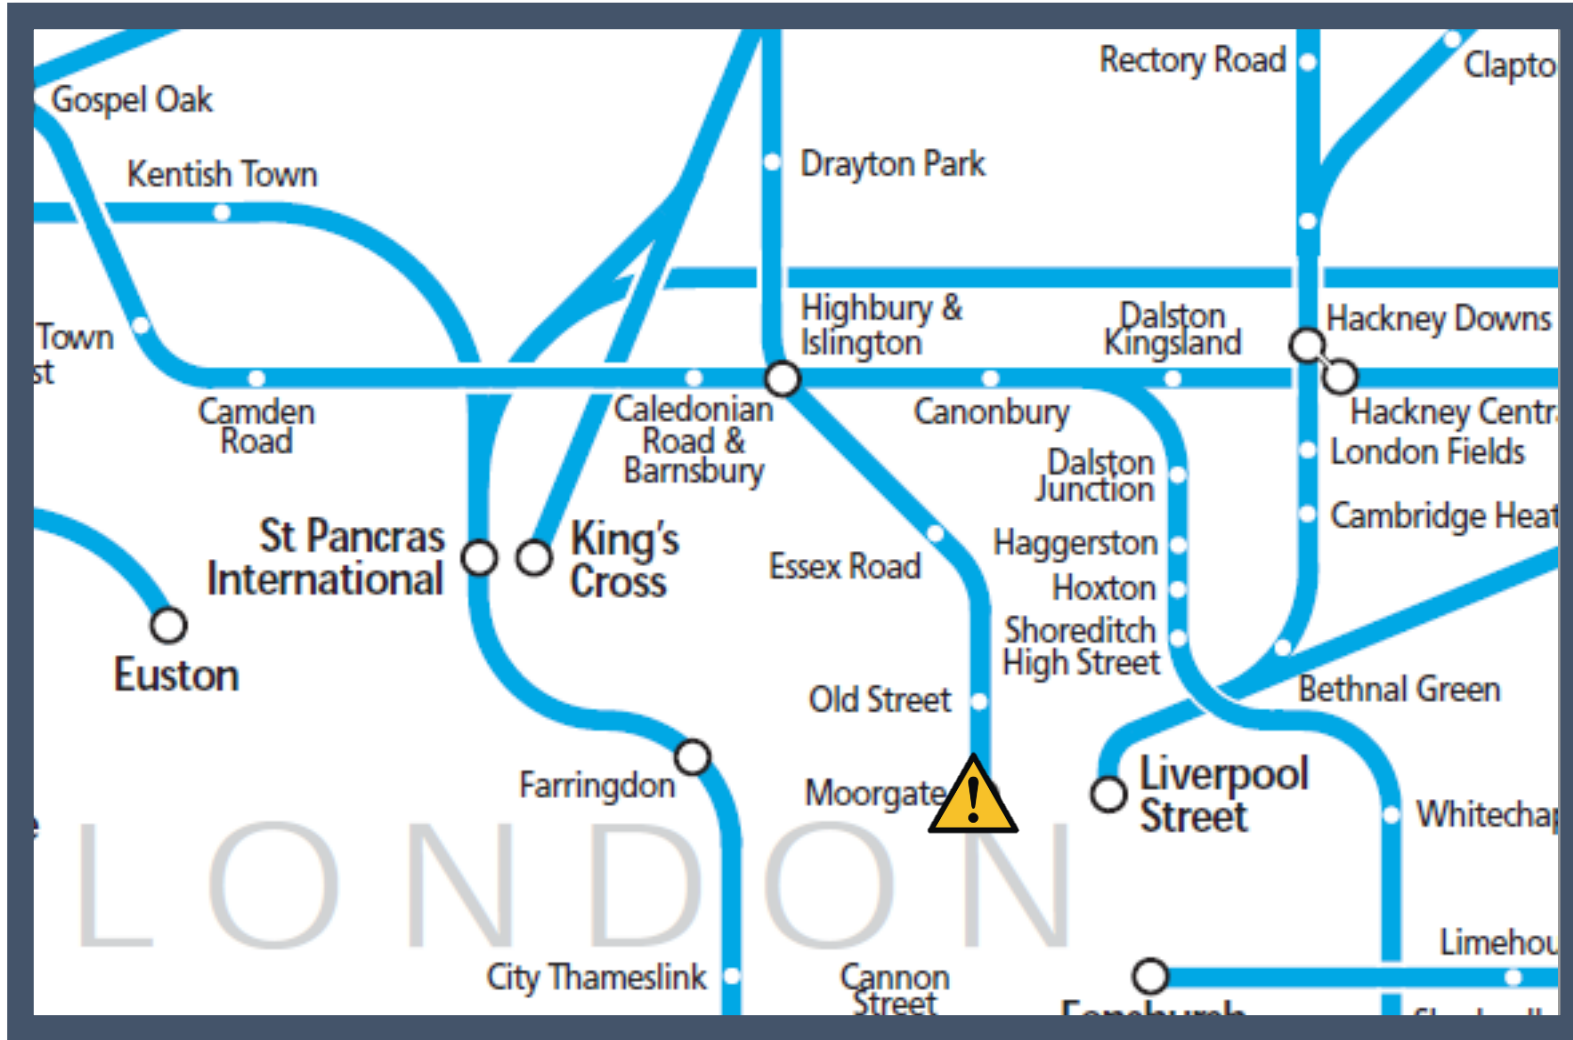

A broken down train at Moorgate  
TOC affected: Great Northern

Key:

Disruption