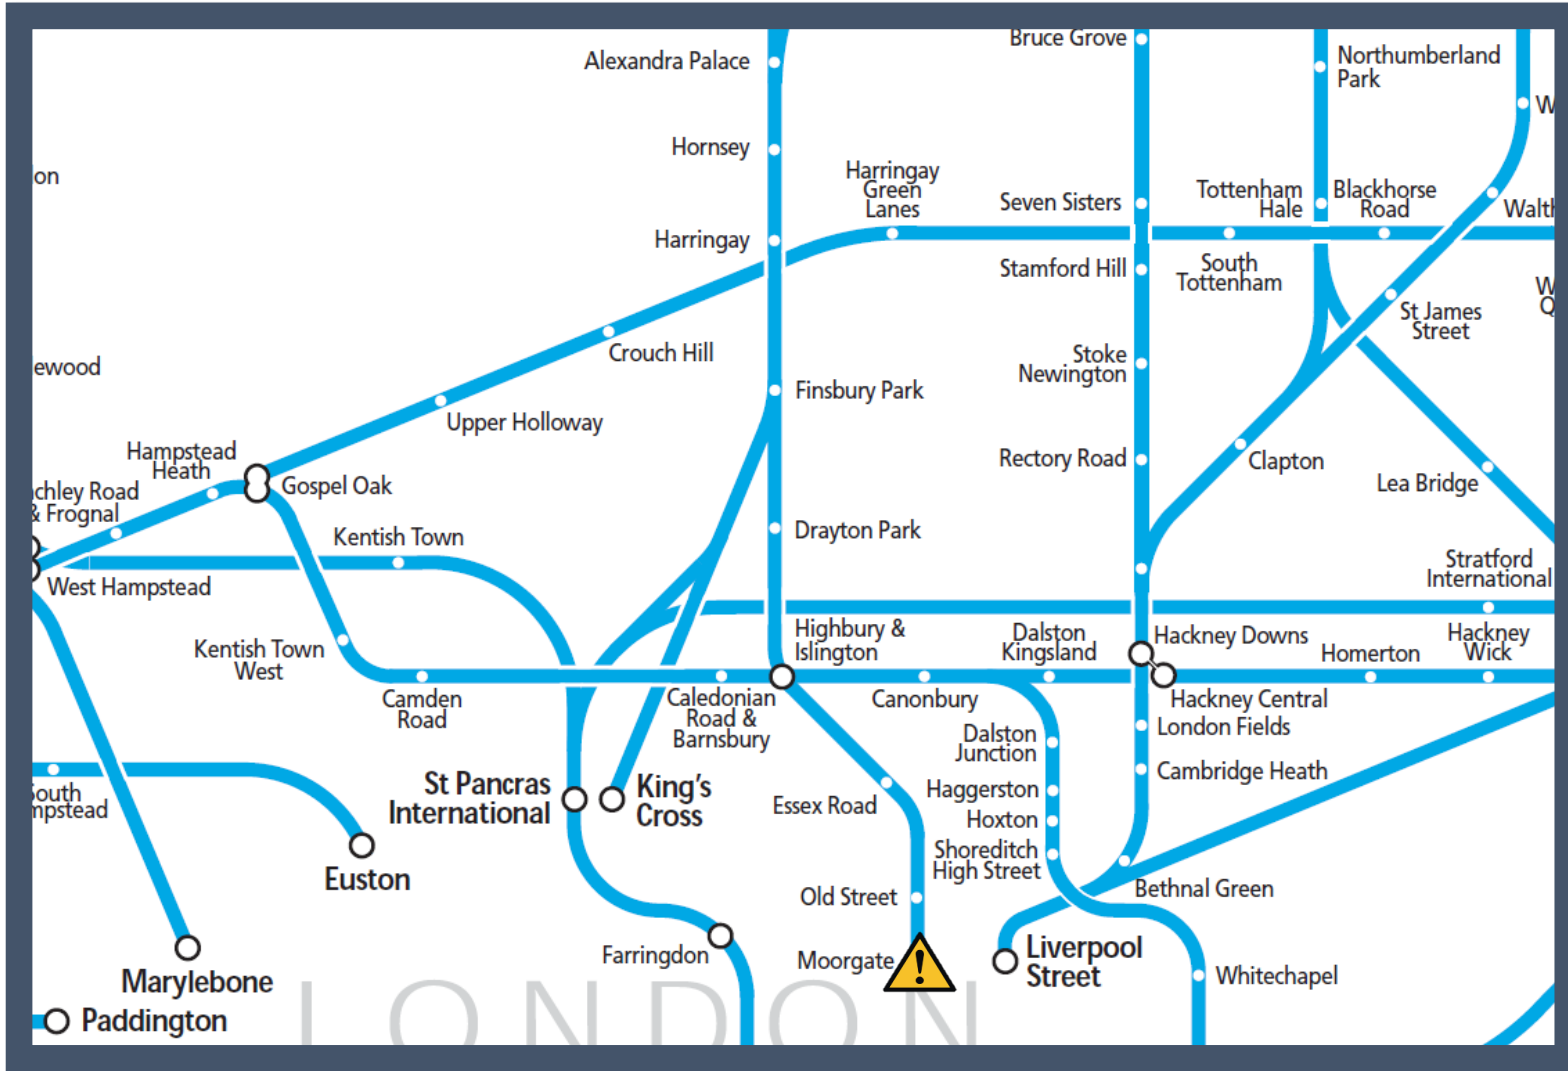

# A points failure at Moorgate TOC affected: Great Northern

Key:

Disruption