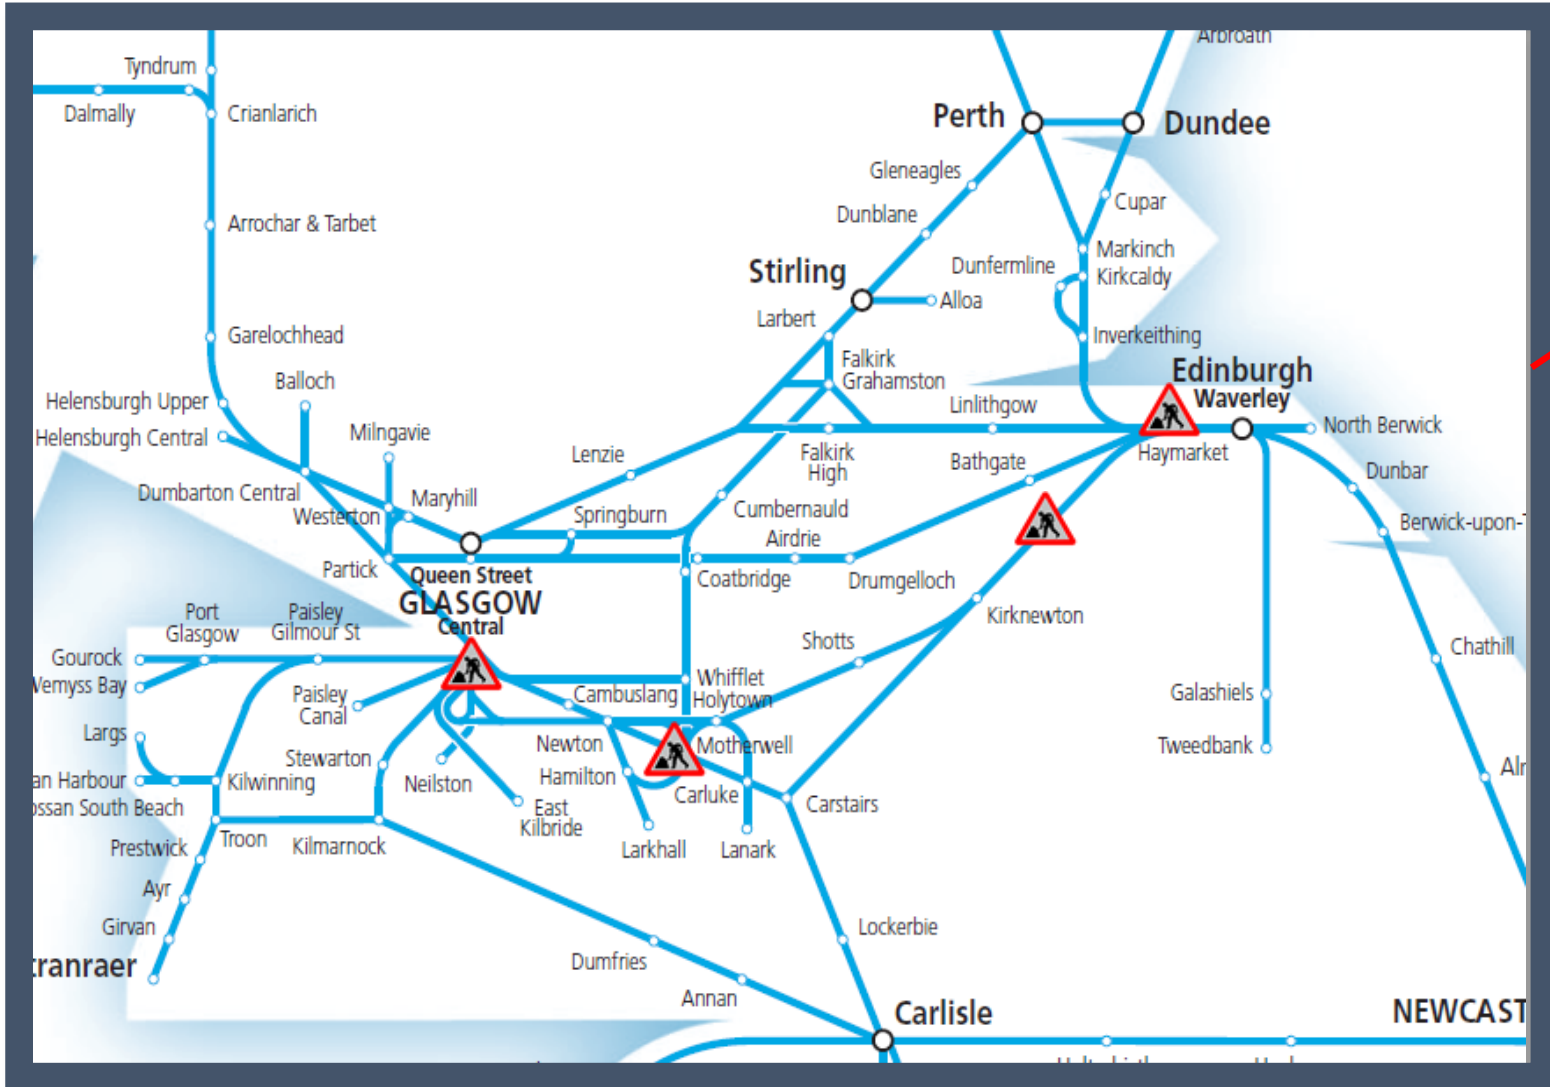

Amended service between Crewe and Glasgow / Edinburgh and through Motherwell

TOCs affected: Caledonian Sleeper, CrossCountry, London North Eastern Railway, ScotRail, TransPennine Express and Virgin Trains

Key:

Disruption

Amended service between Crewe and Glasgow / Edinburgh and through Motherwell

TOCs affected: Caledonian Sleeper, CrossCountry, London North Eastern Railway, ScotRail, TransPennine Express and Virgin Trains