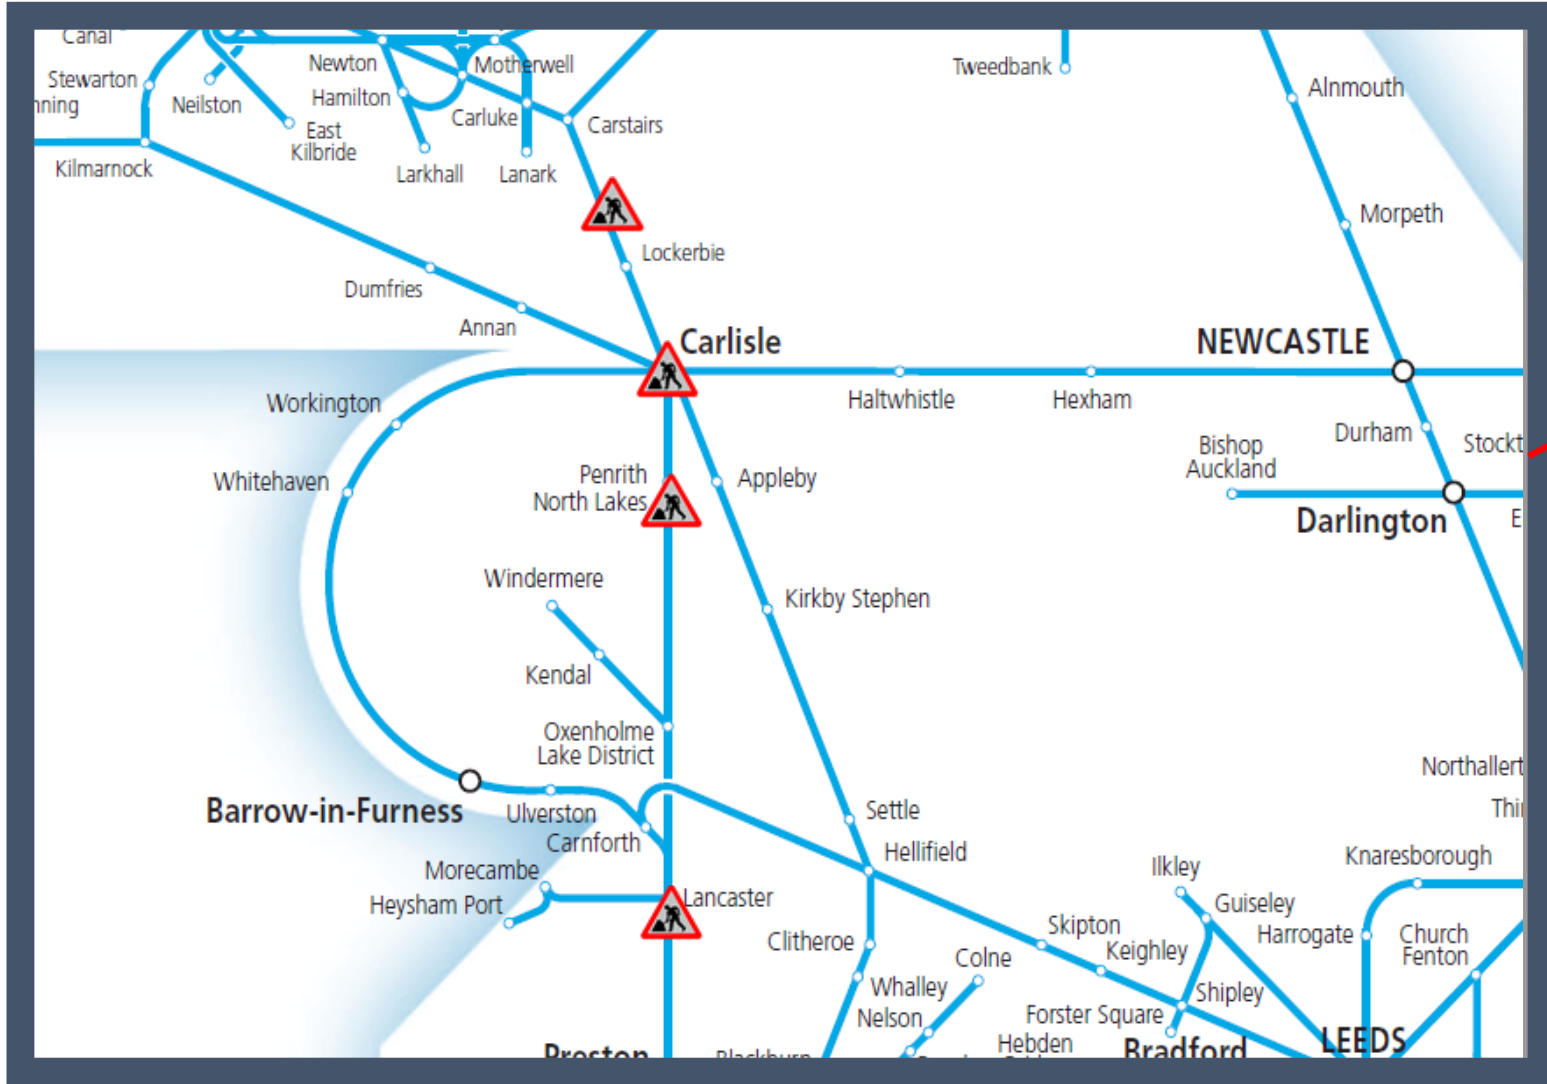

Amended service between Crewe and Glasgow / Edinburgh and through Motherwell

TOCs affected: Caledonian Sleeper, CrossCountry, London North Eastern Railway, ScotRail, TransPennine Express and Virgin Trains

Key:

Disruption

Amended service between Crewe and Glasgow / Edinburgh and through Motherwell

TOCs affected: Caledonian Sleeper, CrossCountry, London North Eastern Railway, ScotRail, TransPennine Express and Virgin Trains

Key:

Disruption