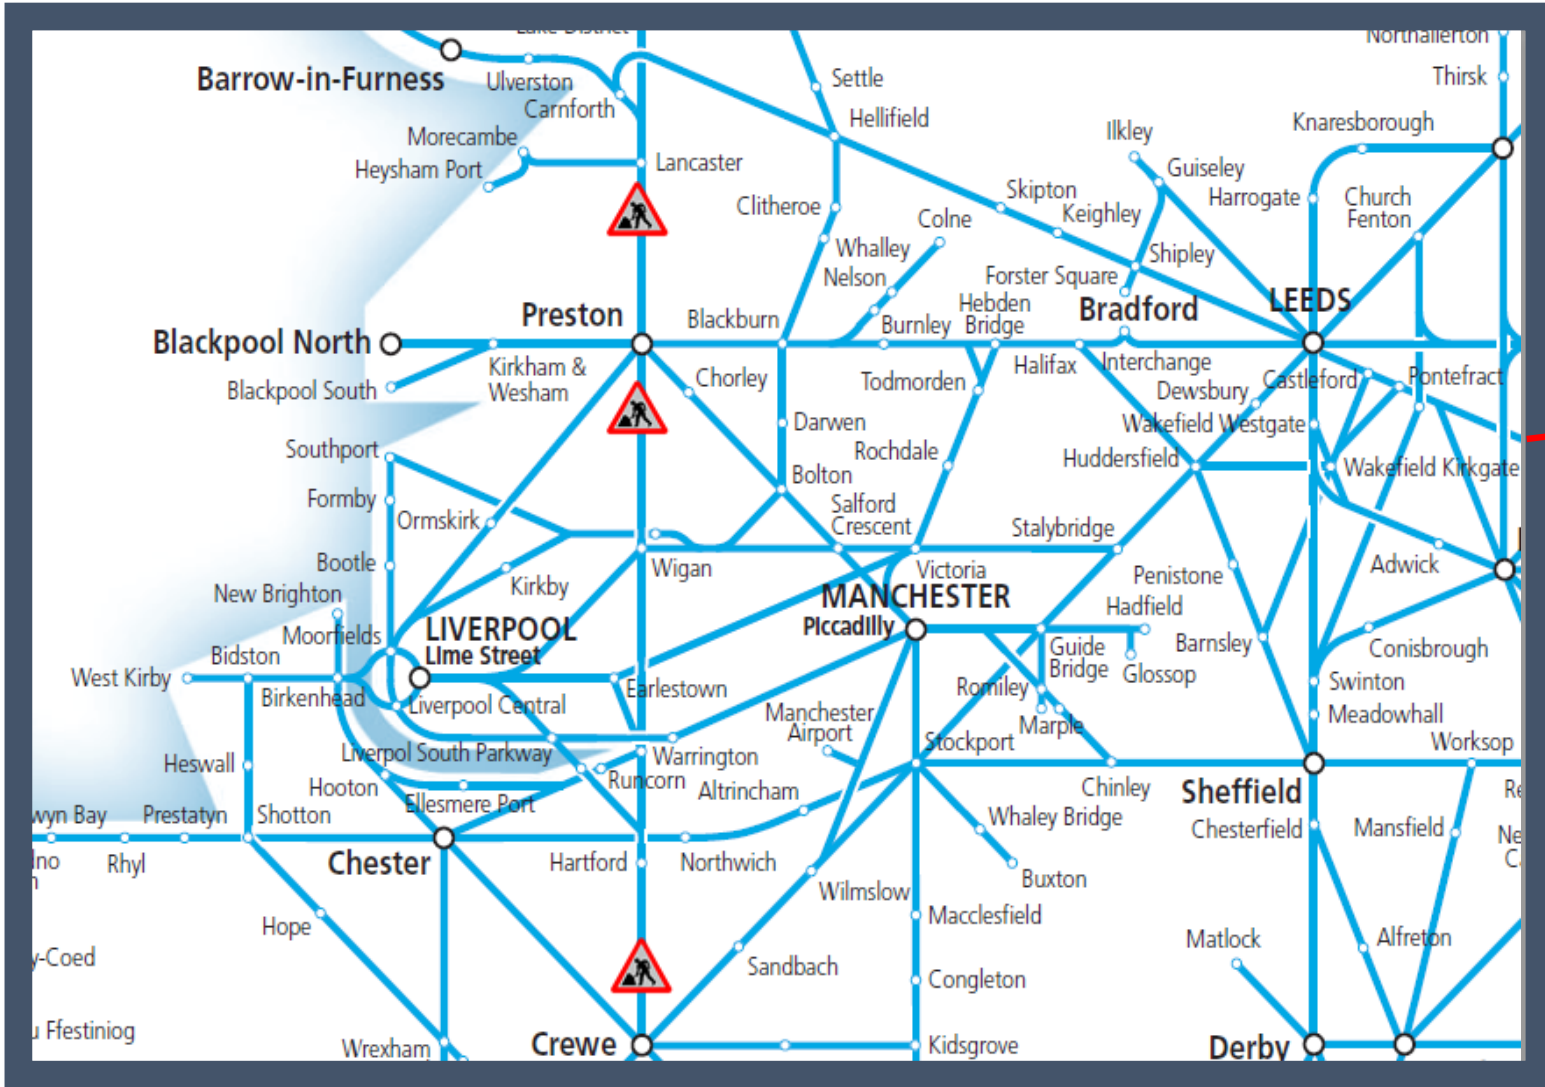

Amended service between Crewe and Glasgow / Edinburgh and through Motherwell

TOCs affected: Caledonian Sleeper, CrossCountry, London North Eastern Railway, ScotRail, TransPennine Express and Virgin Trains

Key:

Disruption

Amended service between Crewe and Glasgow / Edinburgh and through Motherwell

TOCs affected: Caledonian Sleeper, CrossCountry, London North Eastern Railway, ScotRail, TransPennine Express and Virgin Trains

Key:

Disruption