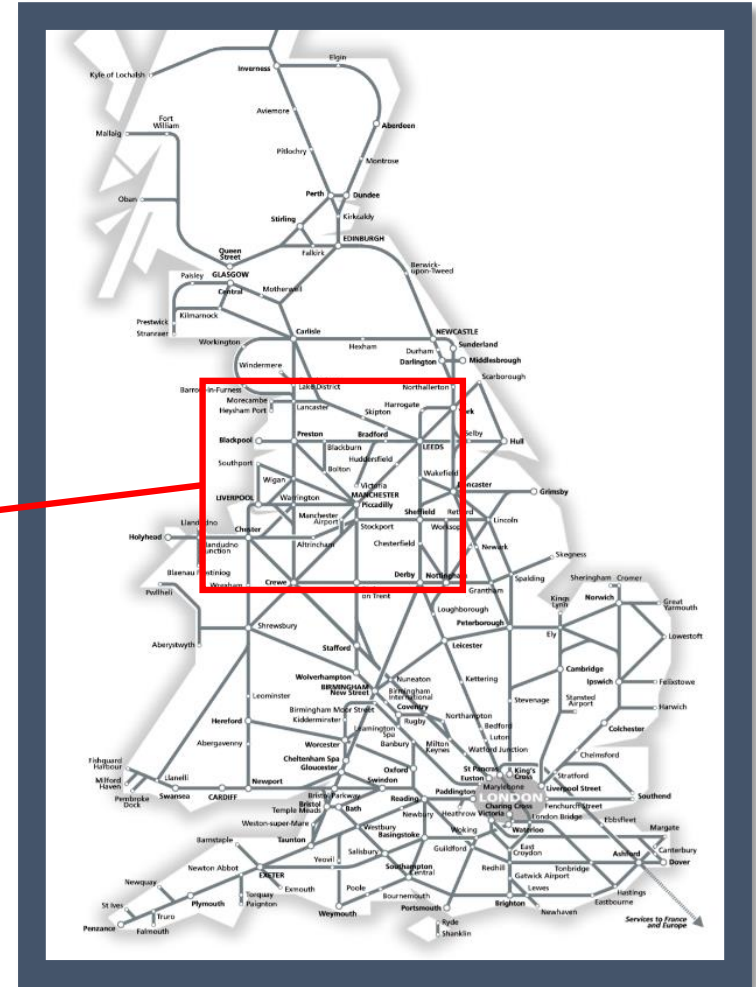

Amended service between Crewe and Glasgow / Edinburgh and through Motherwell

TOCs affected: Caledonian Sleeper, CrossCountry, London North Eastern Railway, ScotRail, TransPennine Express and Virgin Trains

Key:

Disruption

Amended service between Crewe and Glasgow / Edinburgh and through Motherwell

TOCs affected: Caledonian Sleeper, CrossCountry, London North Eastern Railway, ScotRail, TransPennine Express and Virgin Trains

Key:

Disruption