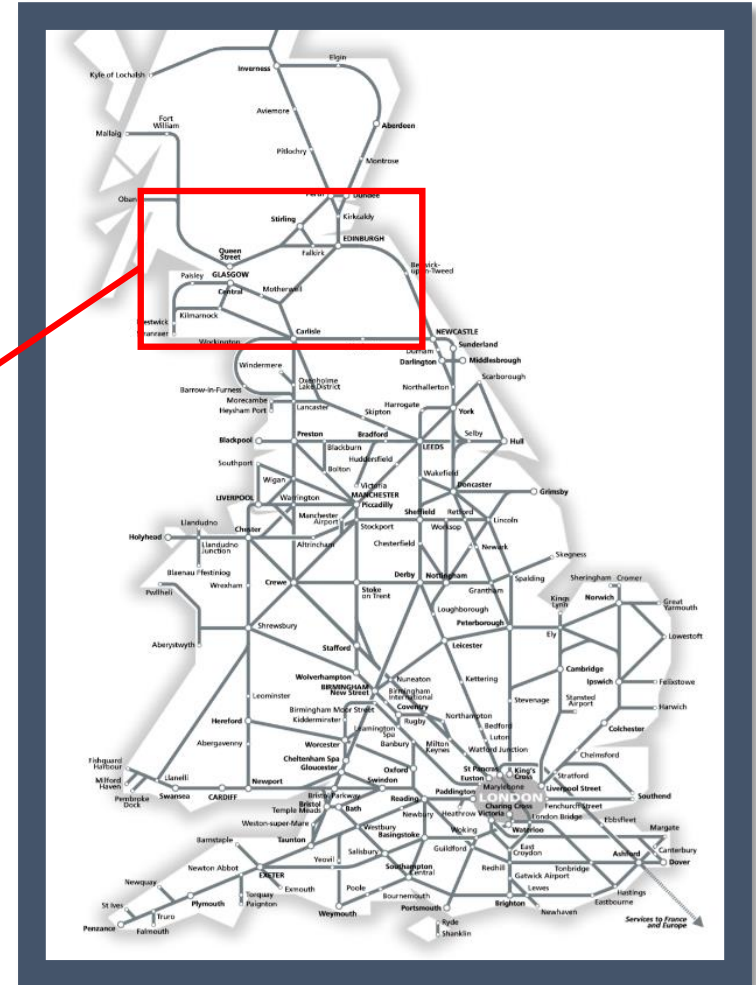

Amended service between Crewe and Glasgow / Edinburgh and through Motherwell

TOCs affected: Caledonian Sleeper, CrossCountry, London North Eastern Railway, ScotRail, TransPennine Express and Virgin Trains

Key:

Disruption

Amended service between Crewe and Glasgow / Edinburgh and through Motherwell

TOCs affected: Caledonian Sleeper, CrossCountry, London North Eastern Railway, ScotRail, TransPennine Express and Virgin Trains