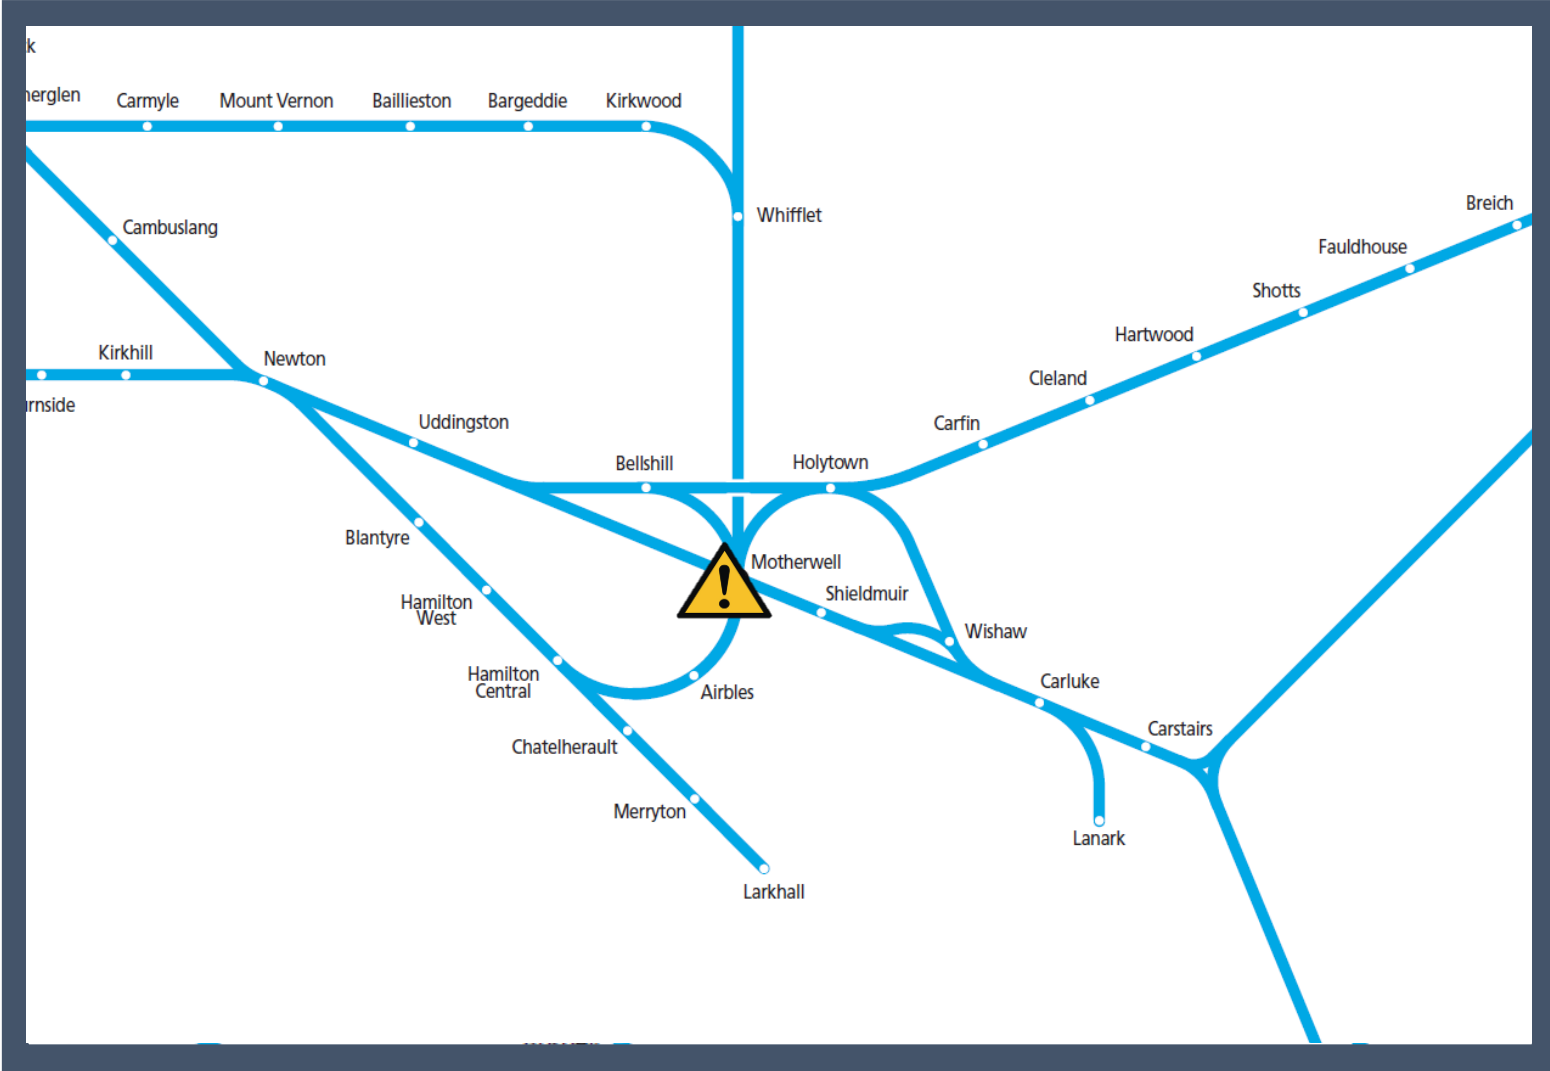

A fault with the signalling system at Motherwell

TOC affected: ScotRail

Key:

Disruption