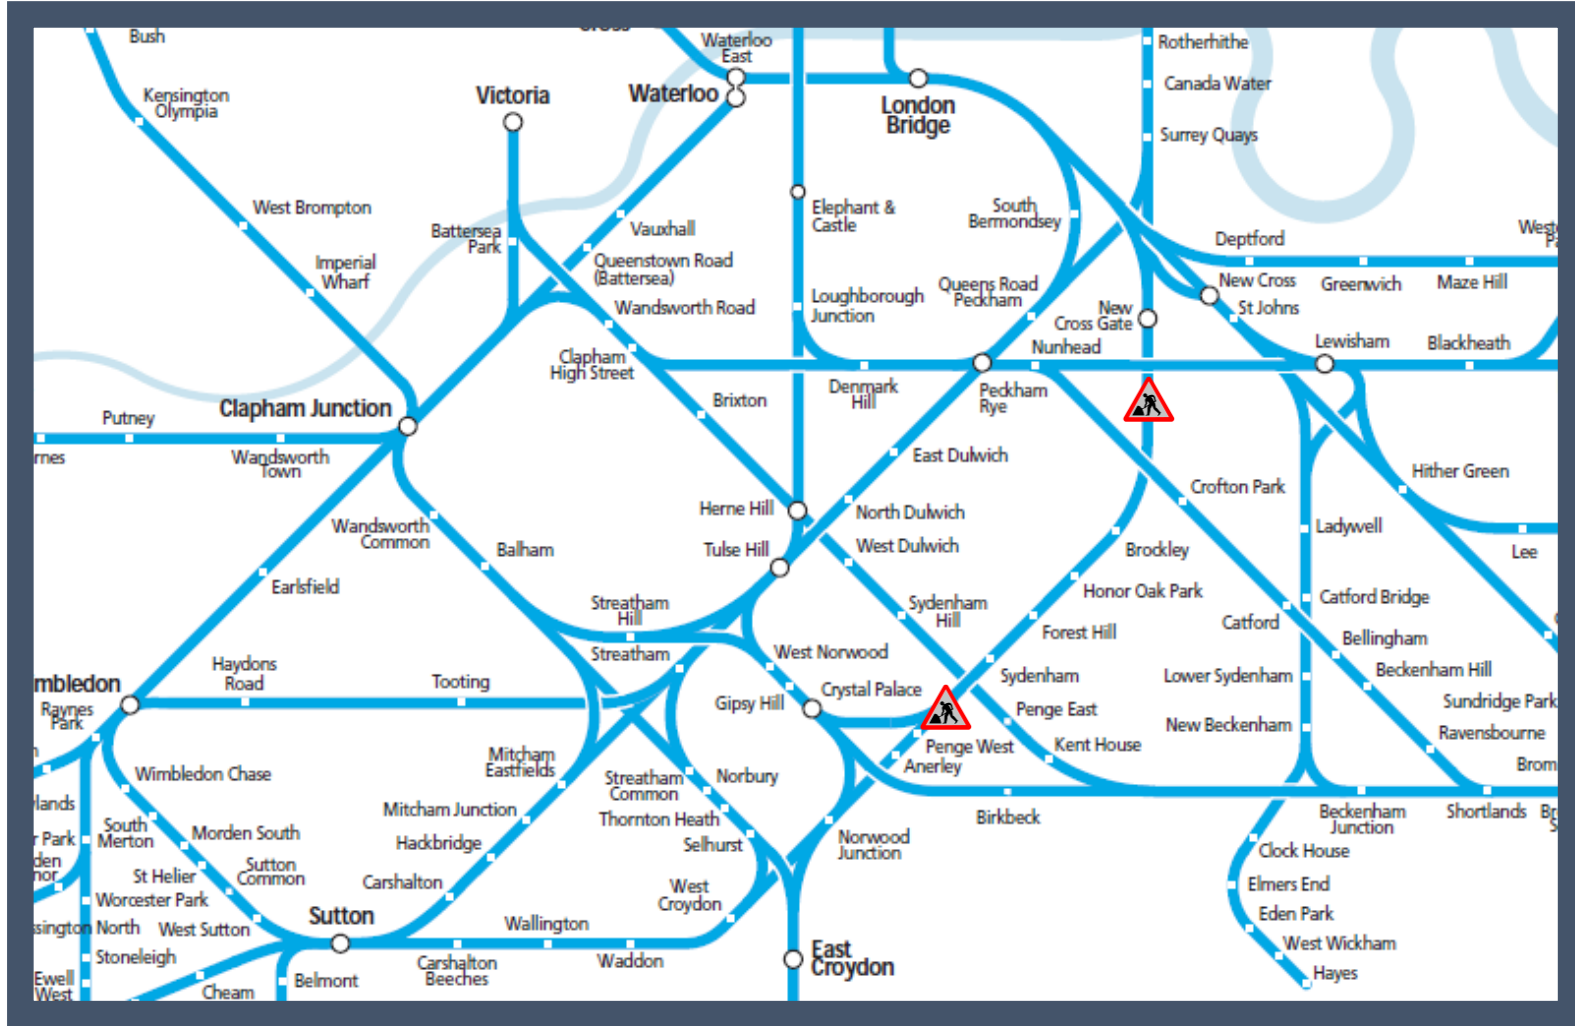

No trains between New Cross Gate and Crystal Palace / West Croydon TOC affected: London Overground

Key:

	Disruption
---	------------