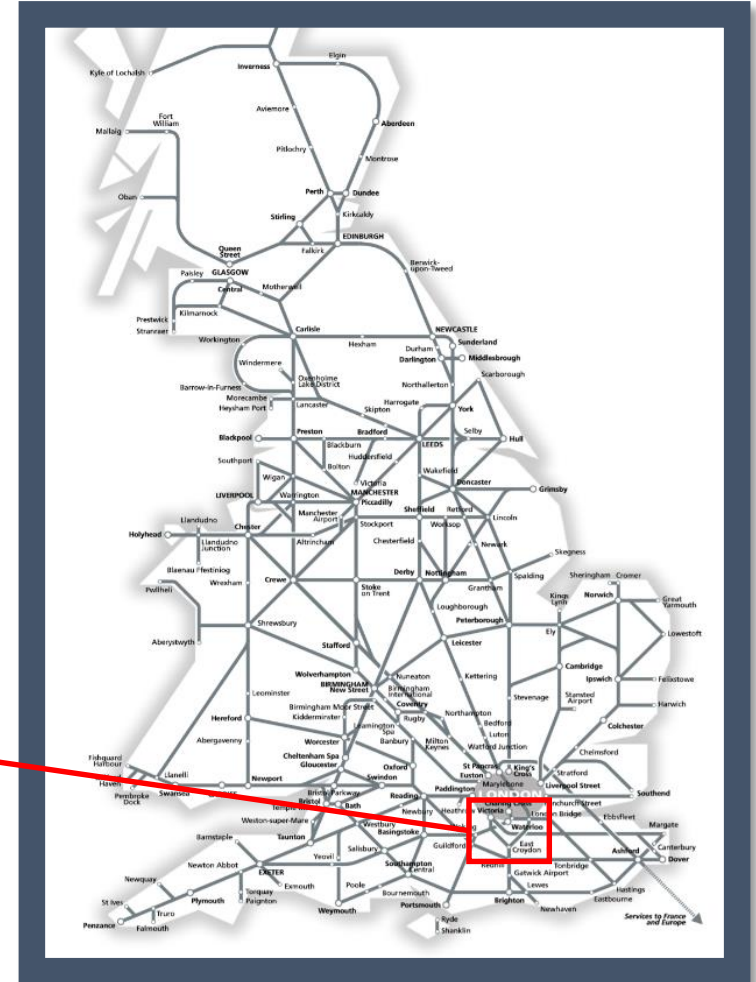

No trains between New Cross Gate and Crystal Palace / West Croydon TOC affected: London Overground

Key:

	Disruption
---	------------