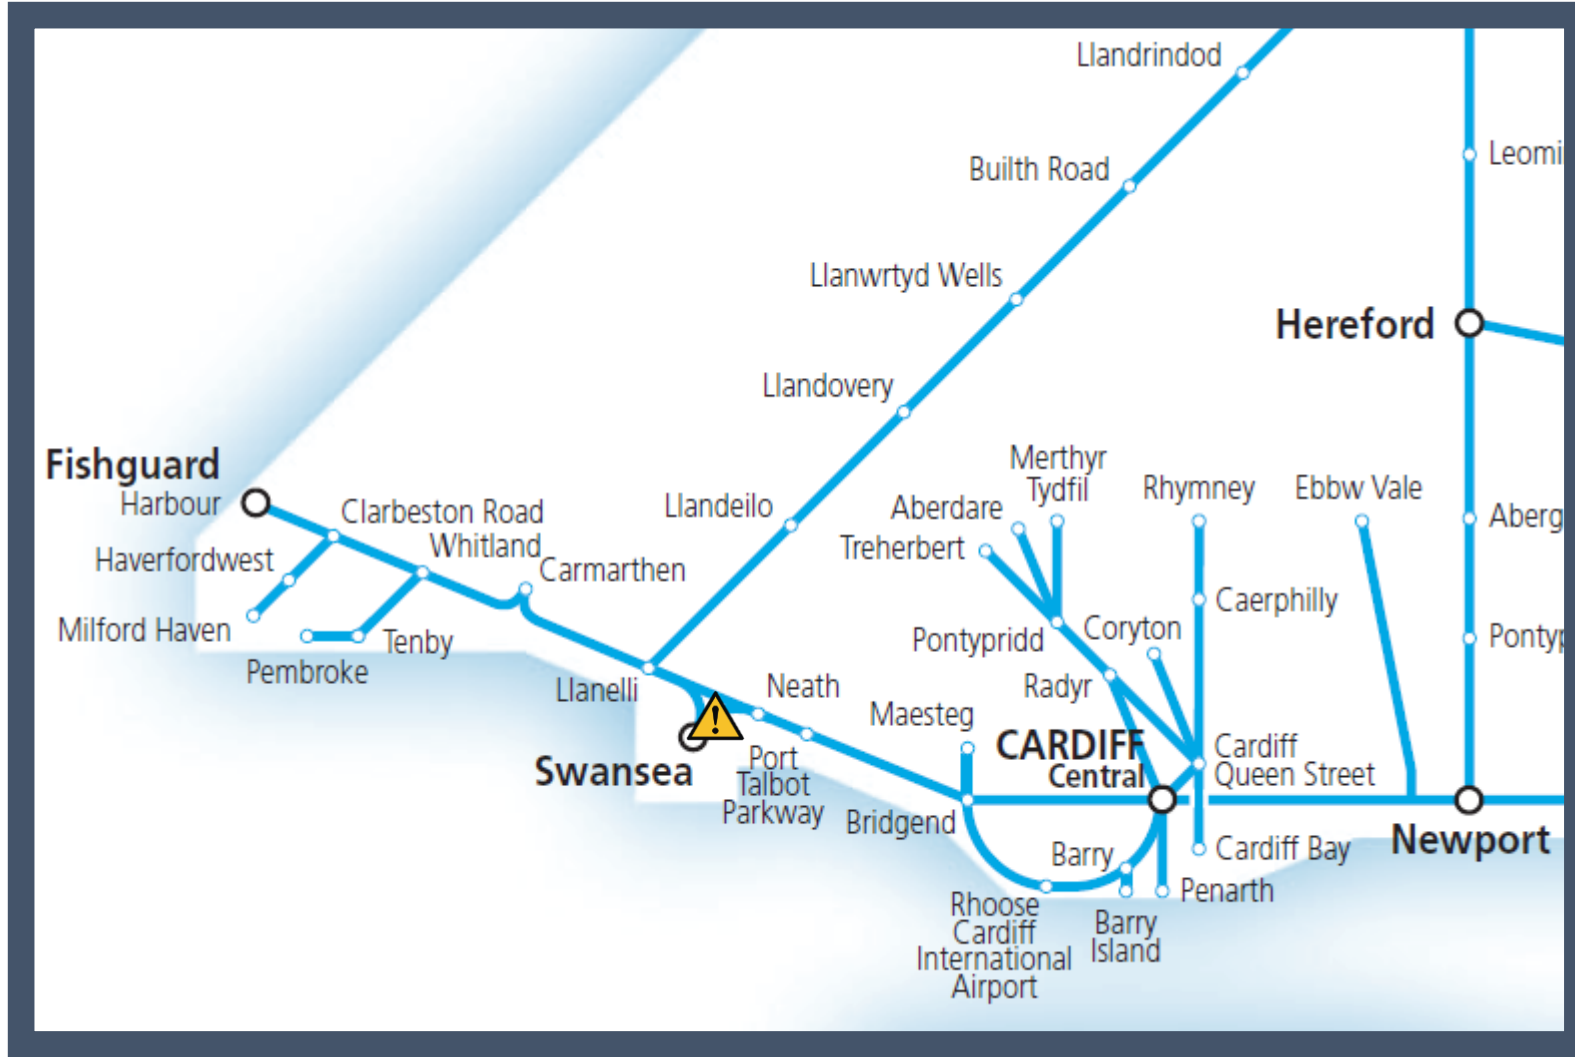

A safety inspection of the track between Swansea and Neath

TOCs affected: Great Western Railway, Transport for Wales

Key:

	Disruption
--	------------