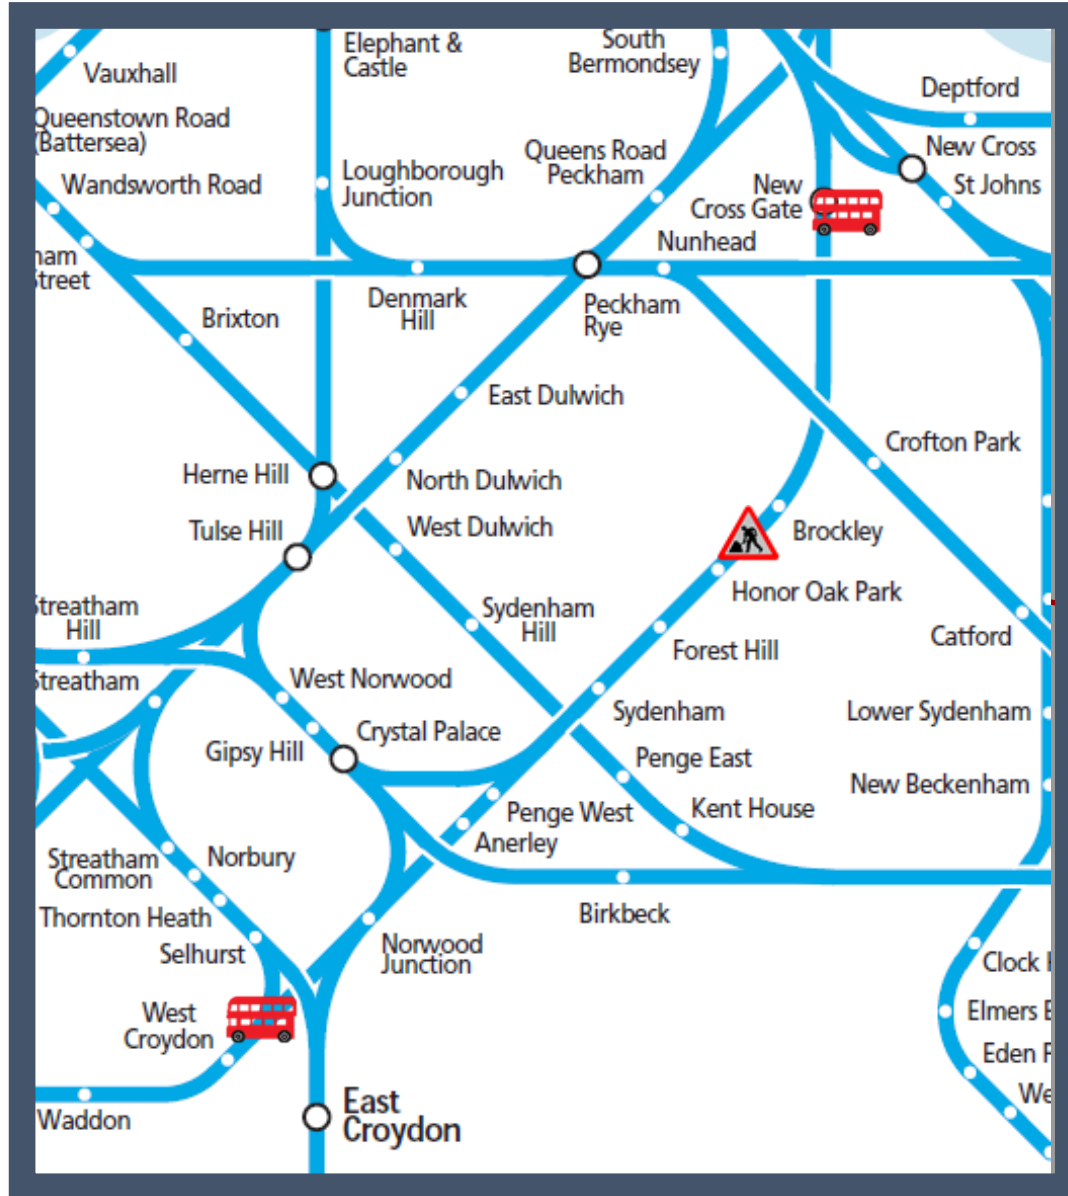

Buses replace trains between New Cross Gate and West Croydon

TOCs affected: London Overground, Southern, Thameslink

Key:

-  Engineering Works
-  Bus Replacement Services