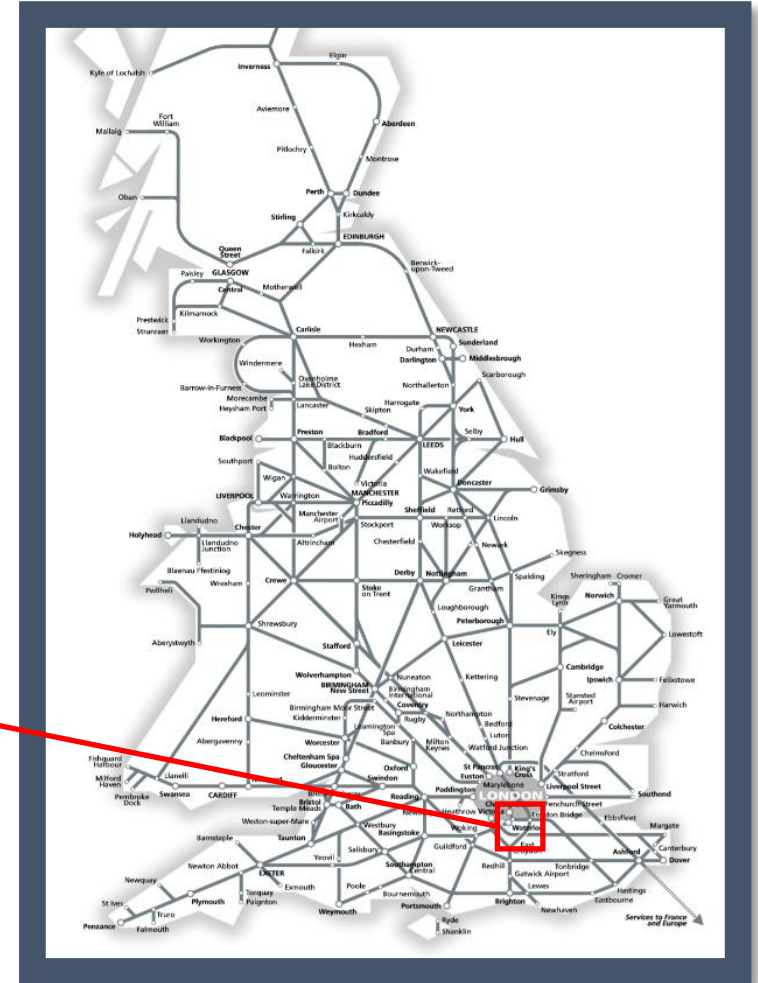

Buses replace trains between New Cross Gate and West Croydon

TOCs affected: London Overground, Southern, Thameslink

Key:

-  Engineering Works
-  Bus Replacement Services