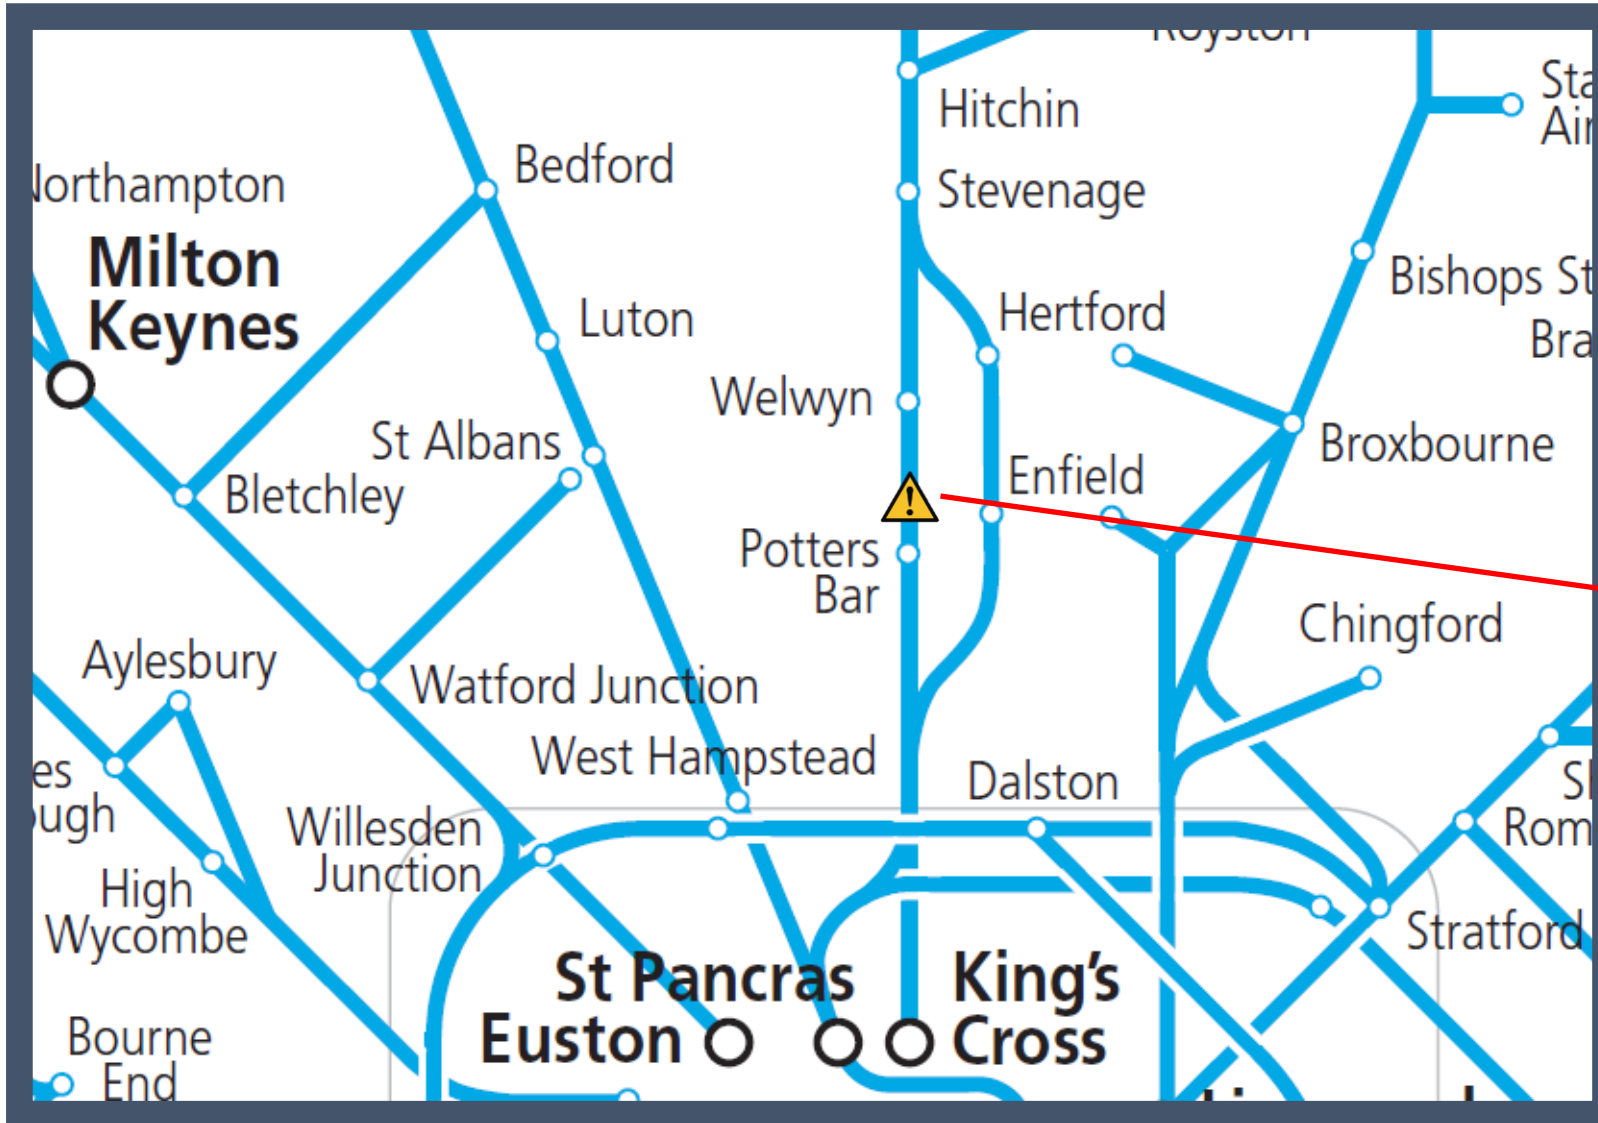

A speed restriction over a defective track
TOCs affected: Great Northern, Thameslink

Key:

	Disruption
--	------------