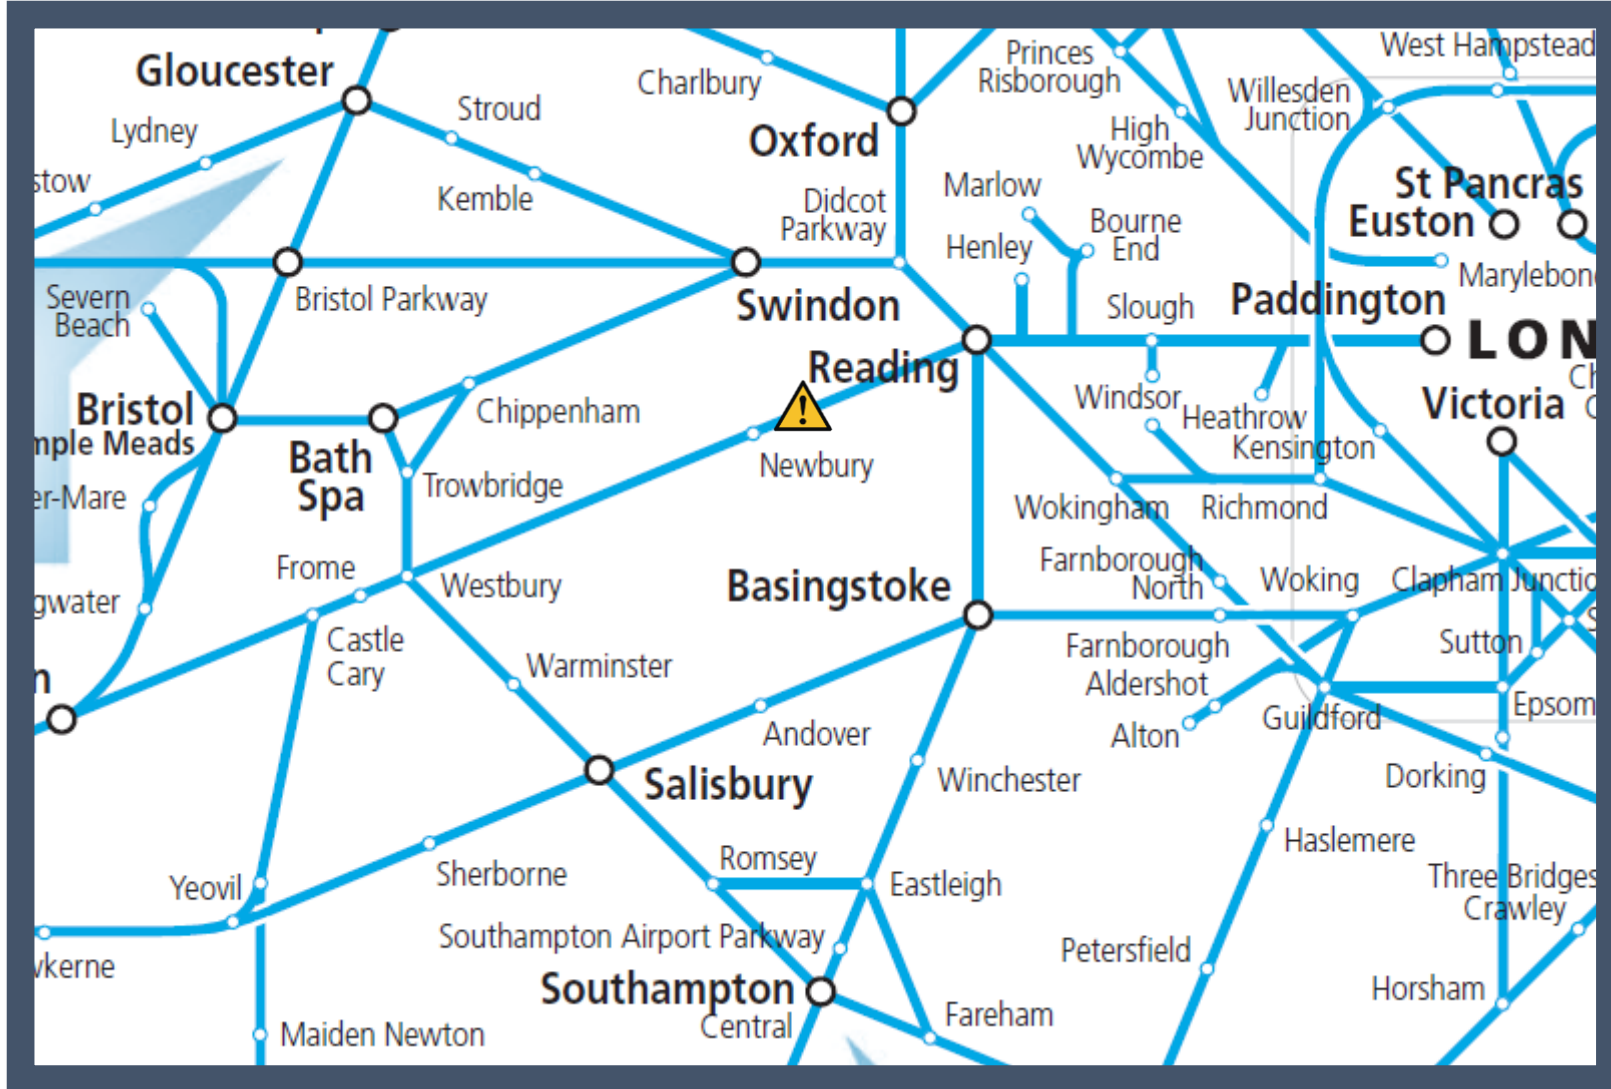

A points failure between Reading and Newbury

TOC affected: Great Western Railway

Key:

	Disruption
--	------------