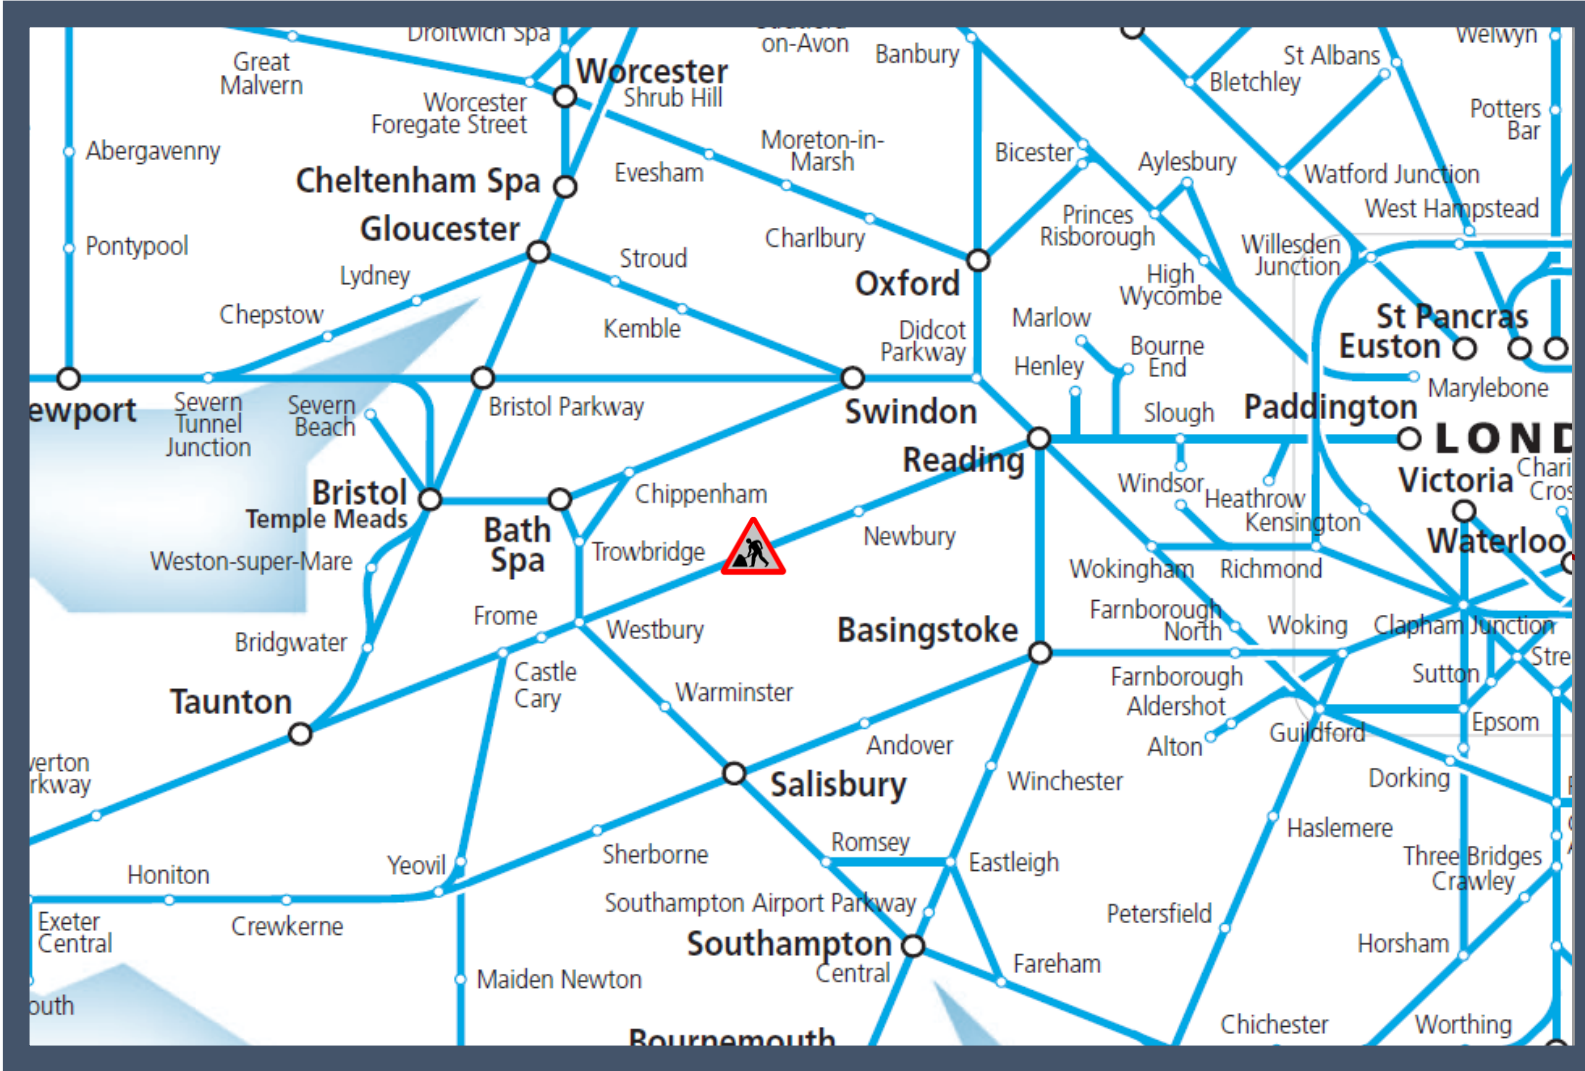

Engineering work is taking place between Newbury and Westbury

TOC affected: Great Western Railway

Key:

Engineering Works