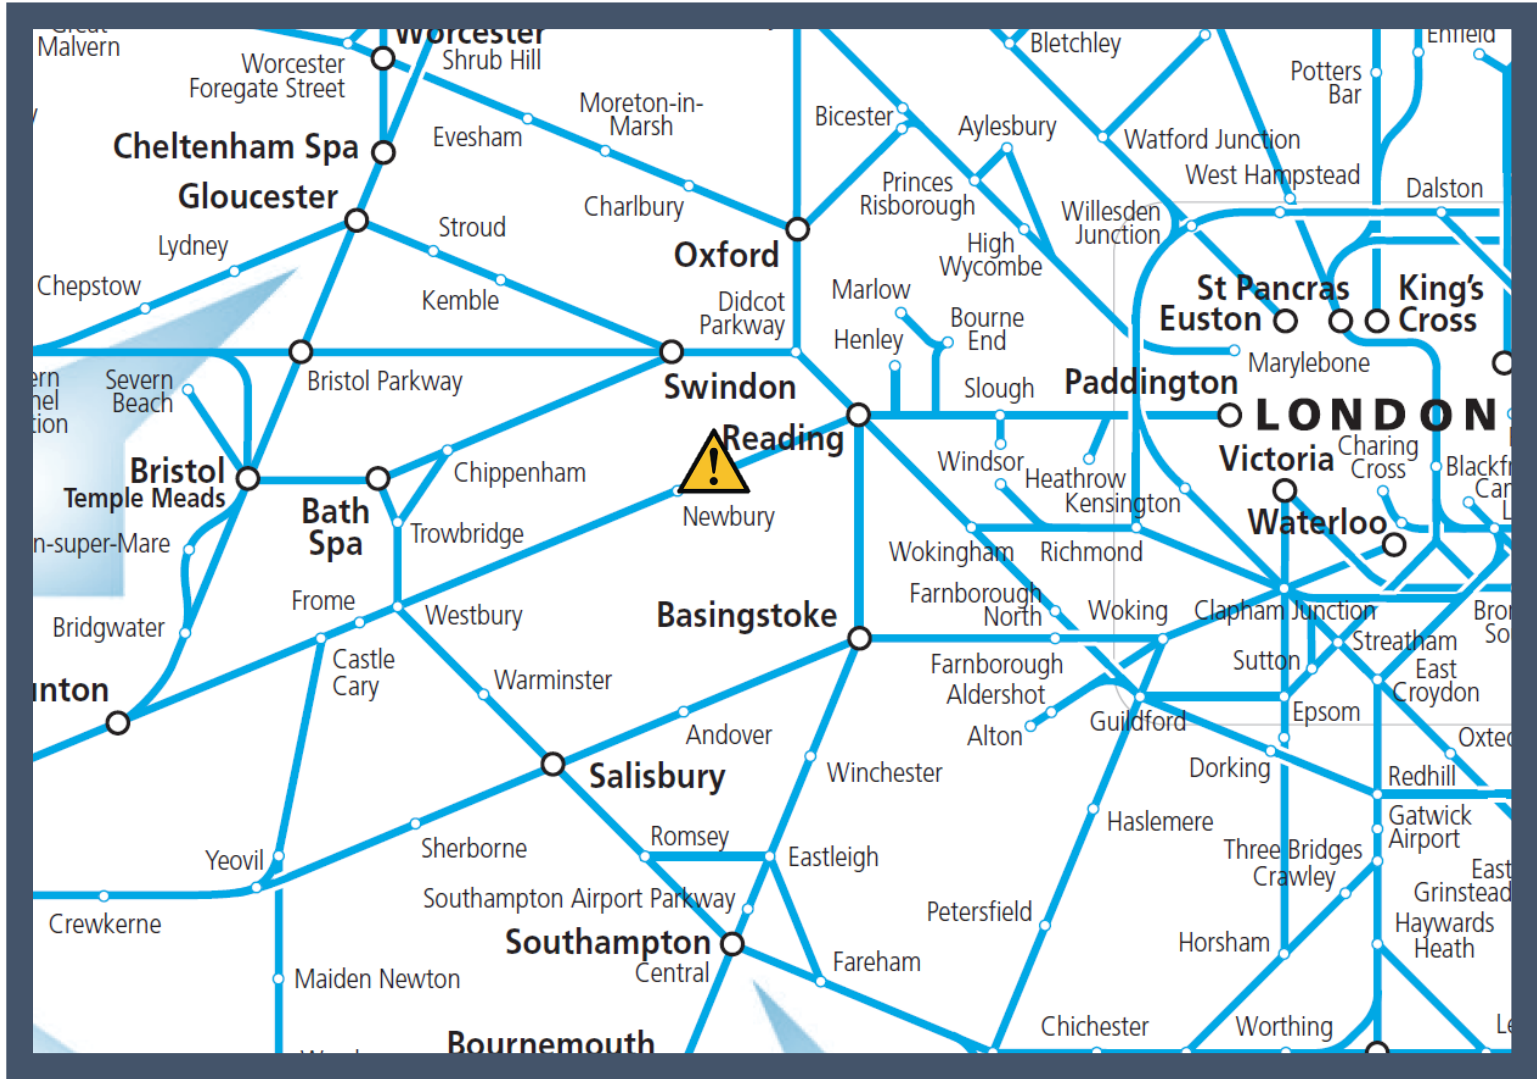

A fault with the signalling system between Newbury and Reading TOC affected: Great Western Railway

Key:

Disruption