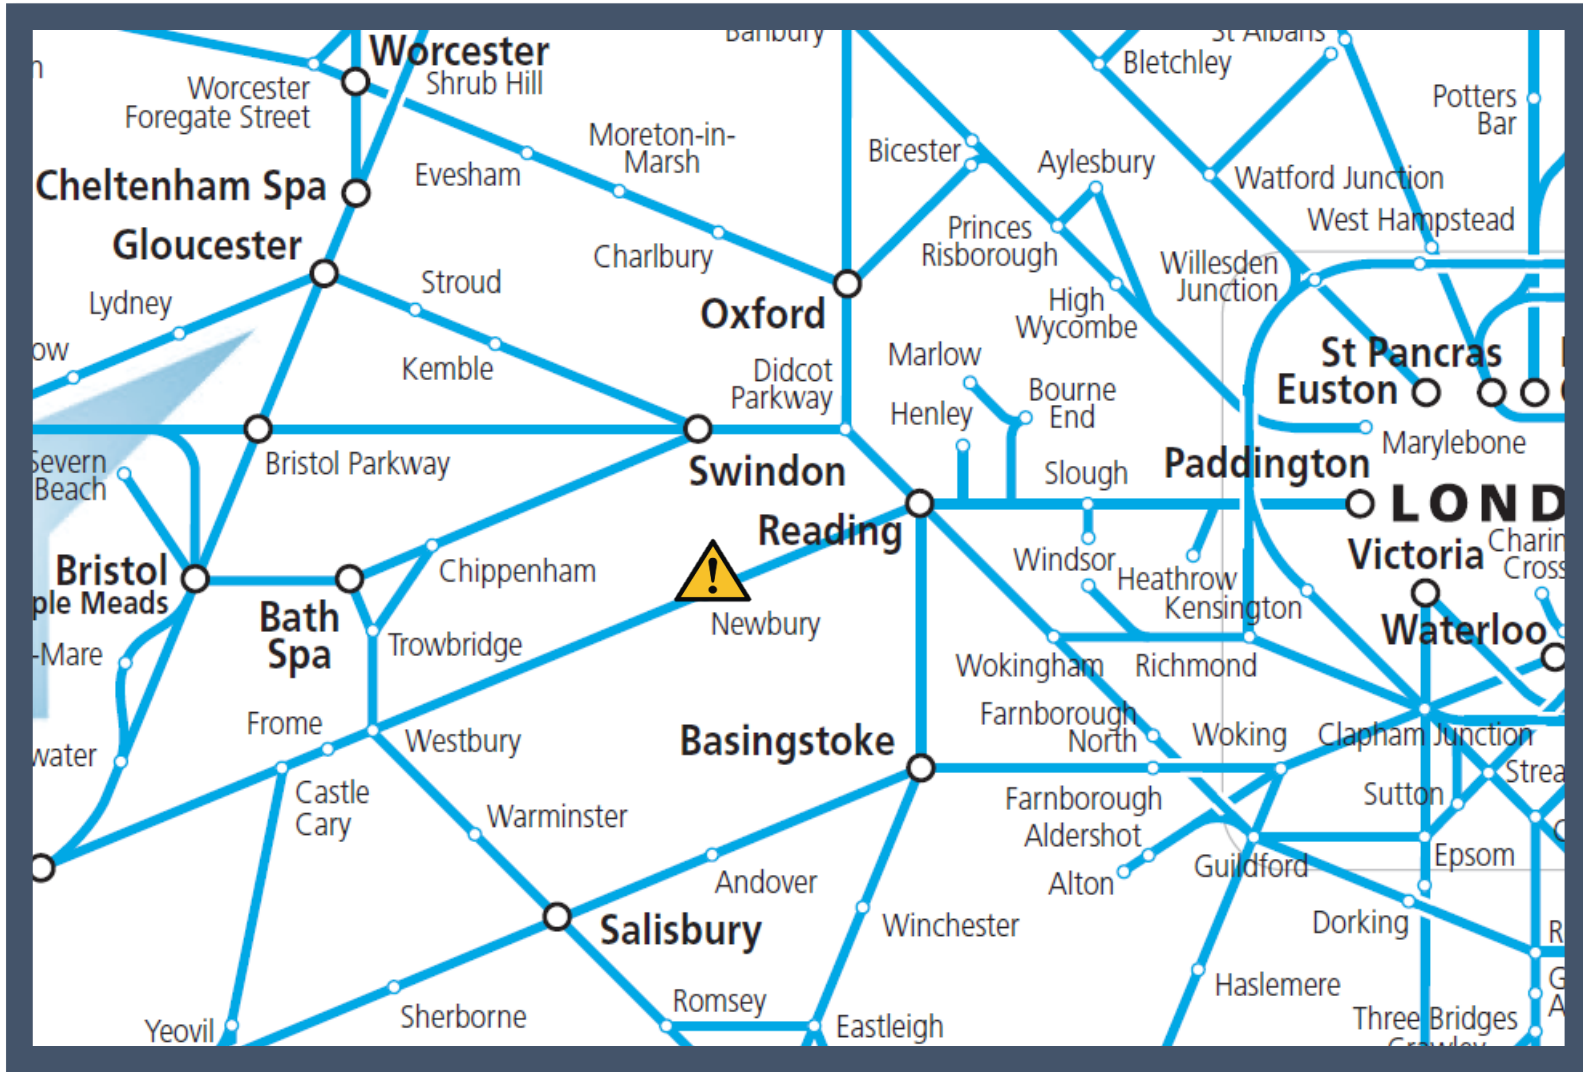

# A failure of the electricity supply at Newbury TOC affected: Great Western Railway

Key:

Disruption