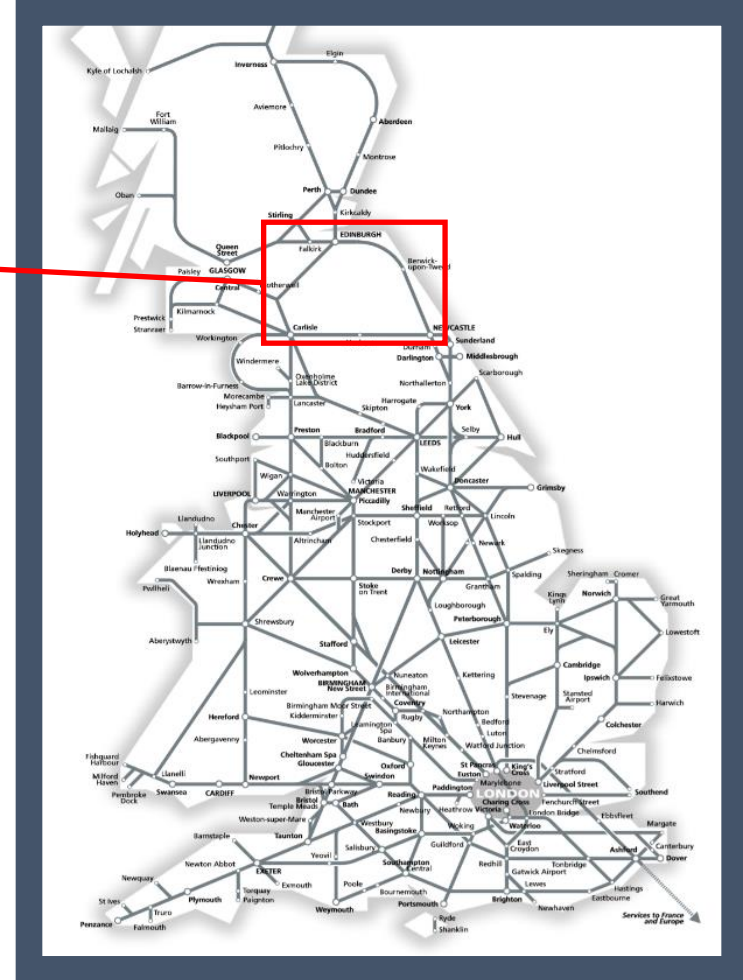

**Buses replace trains between Newcastle / Dunbar / North Berwick and Edinburgh**  
 TOCs affected: CrossCountry, LNER, ScotRail, TransPennine Express

Key:	
	Engineering Works
	Bus Replacement Services