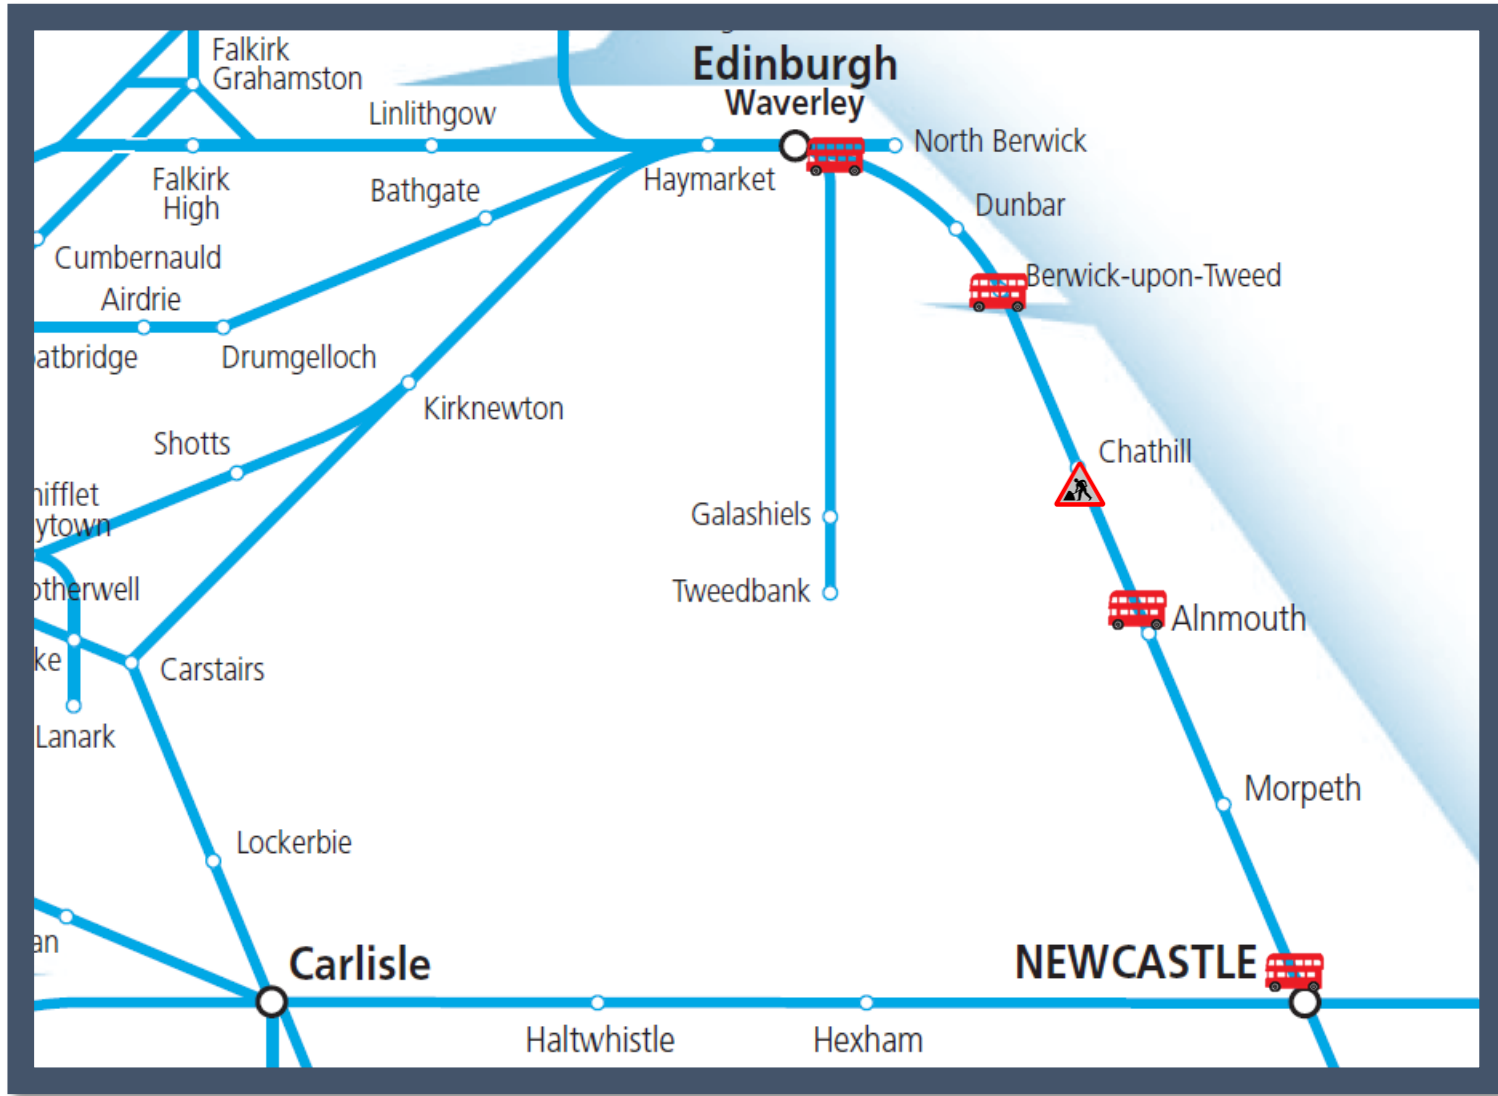

**Buses replace trains between Newcastle / Dunbar / North Berwick and Edinburgh**  
 TOCs affected: CrossCountry, LNER, ScotRail, TransPennine Express

Key:	
	Engineering Works
	Bus Replacement Services