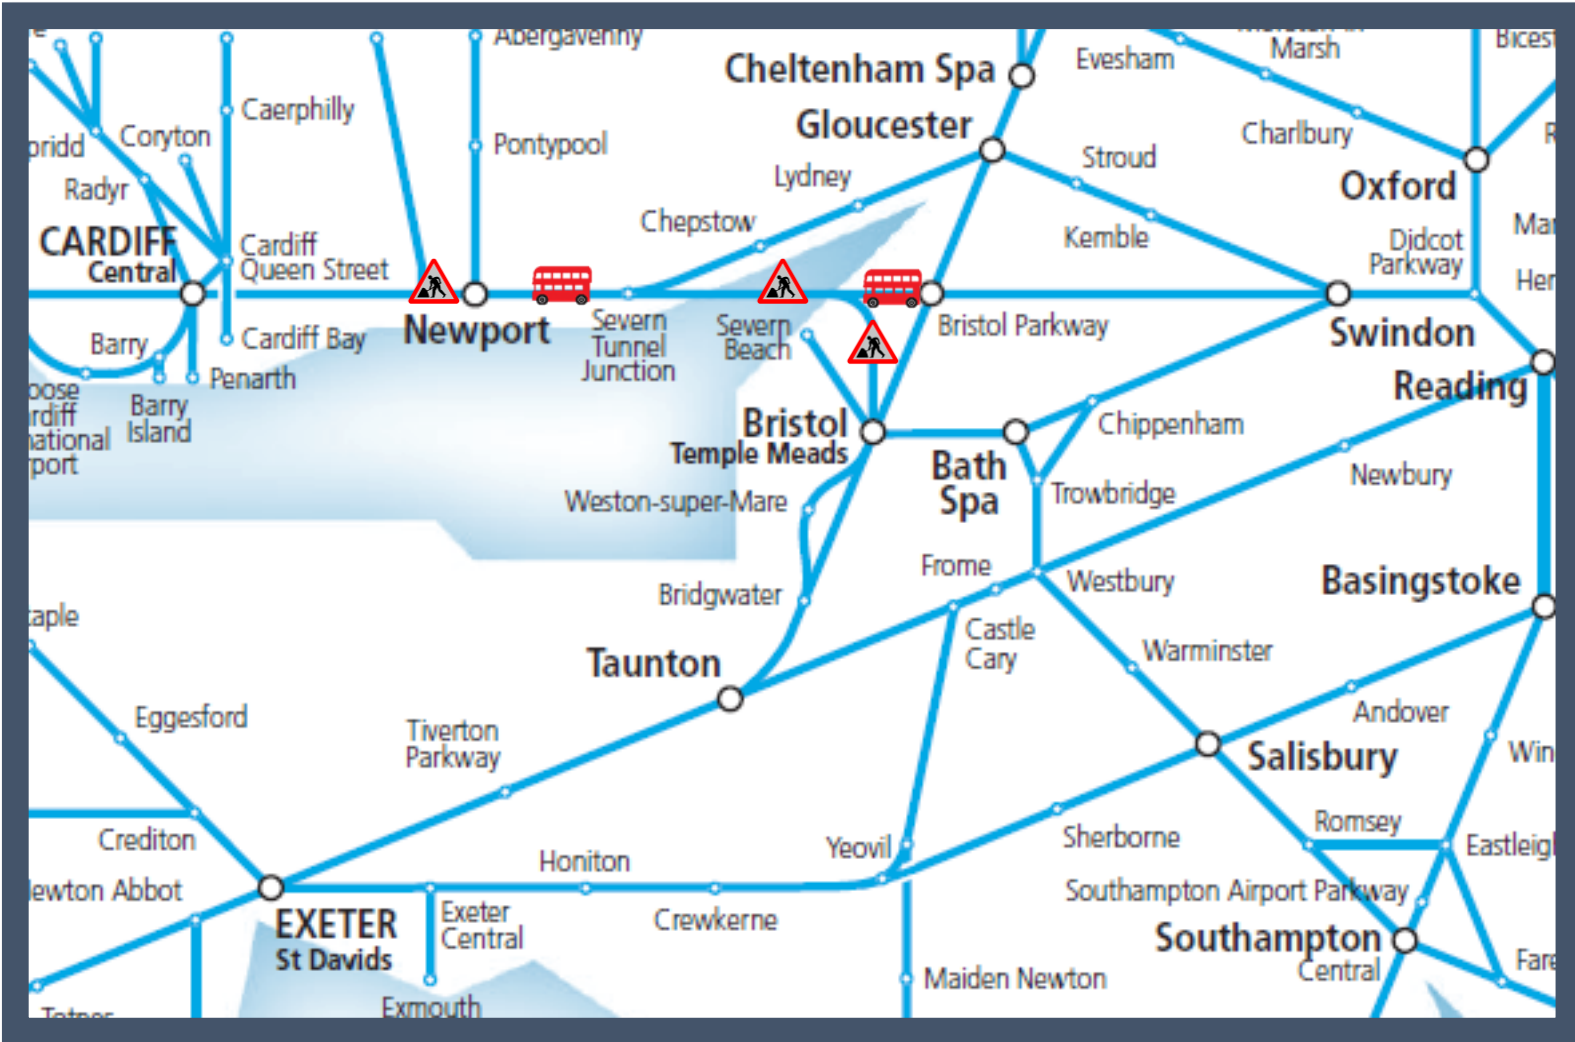

Amended service between Cardiff Central and Bristol Parkway / Bristol Temple Meads
 TOC affected: Great Western Railway

Key:	
	Engineering Works
	Bus Replacement Services