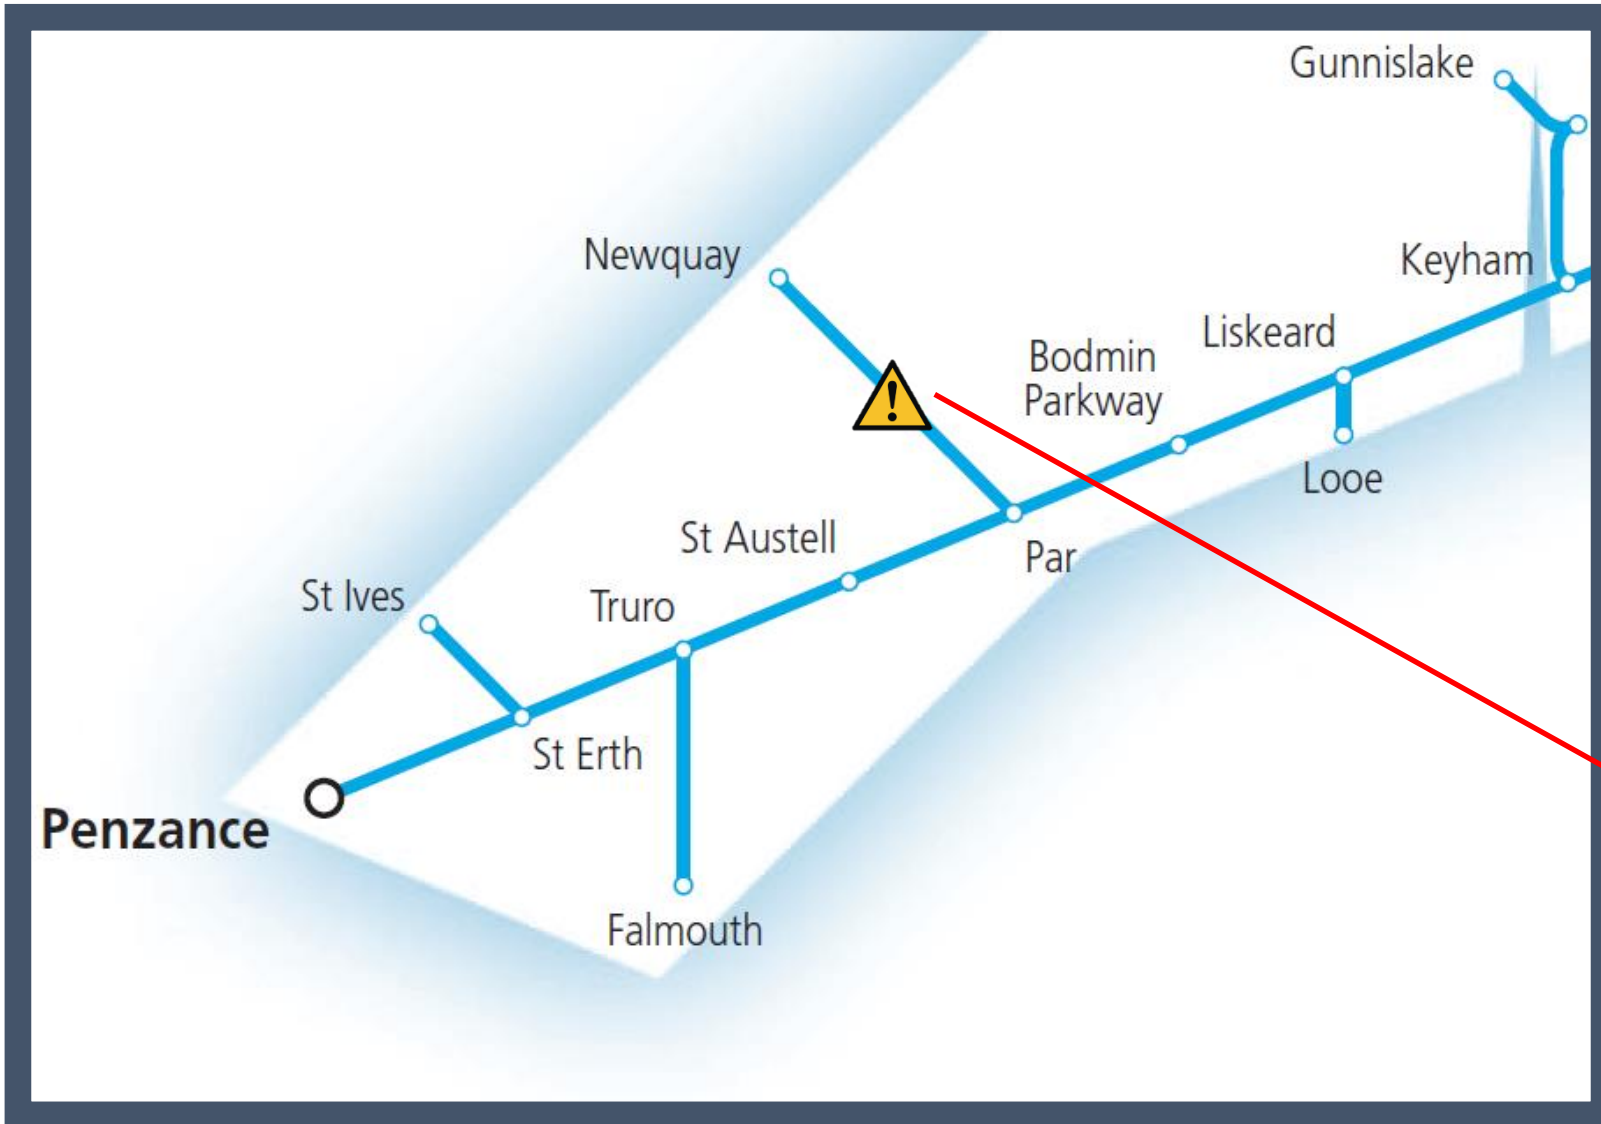

A shortage of train drivers between Newquay and Par TOC affected: GWR

Key:

	Disruption
---	------------